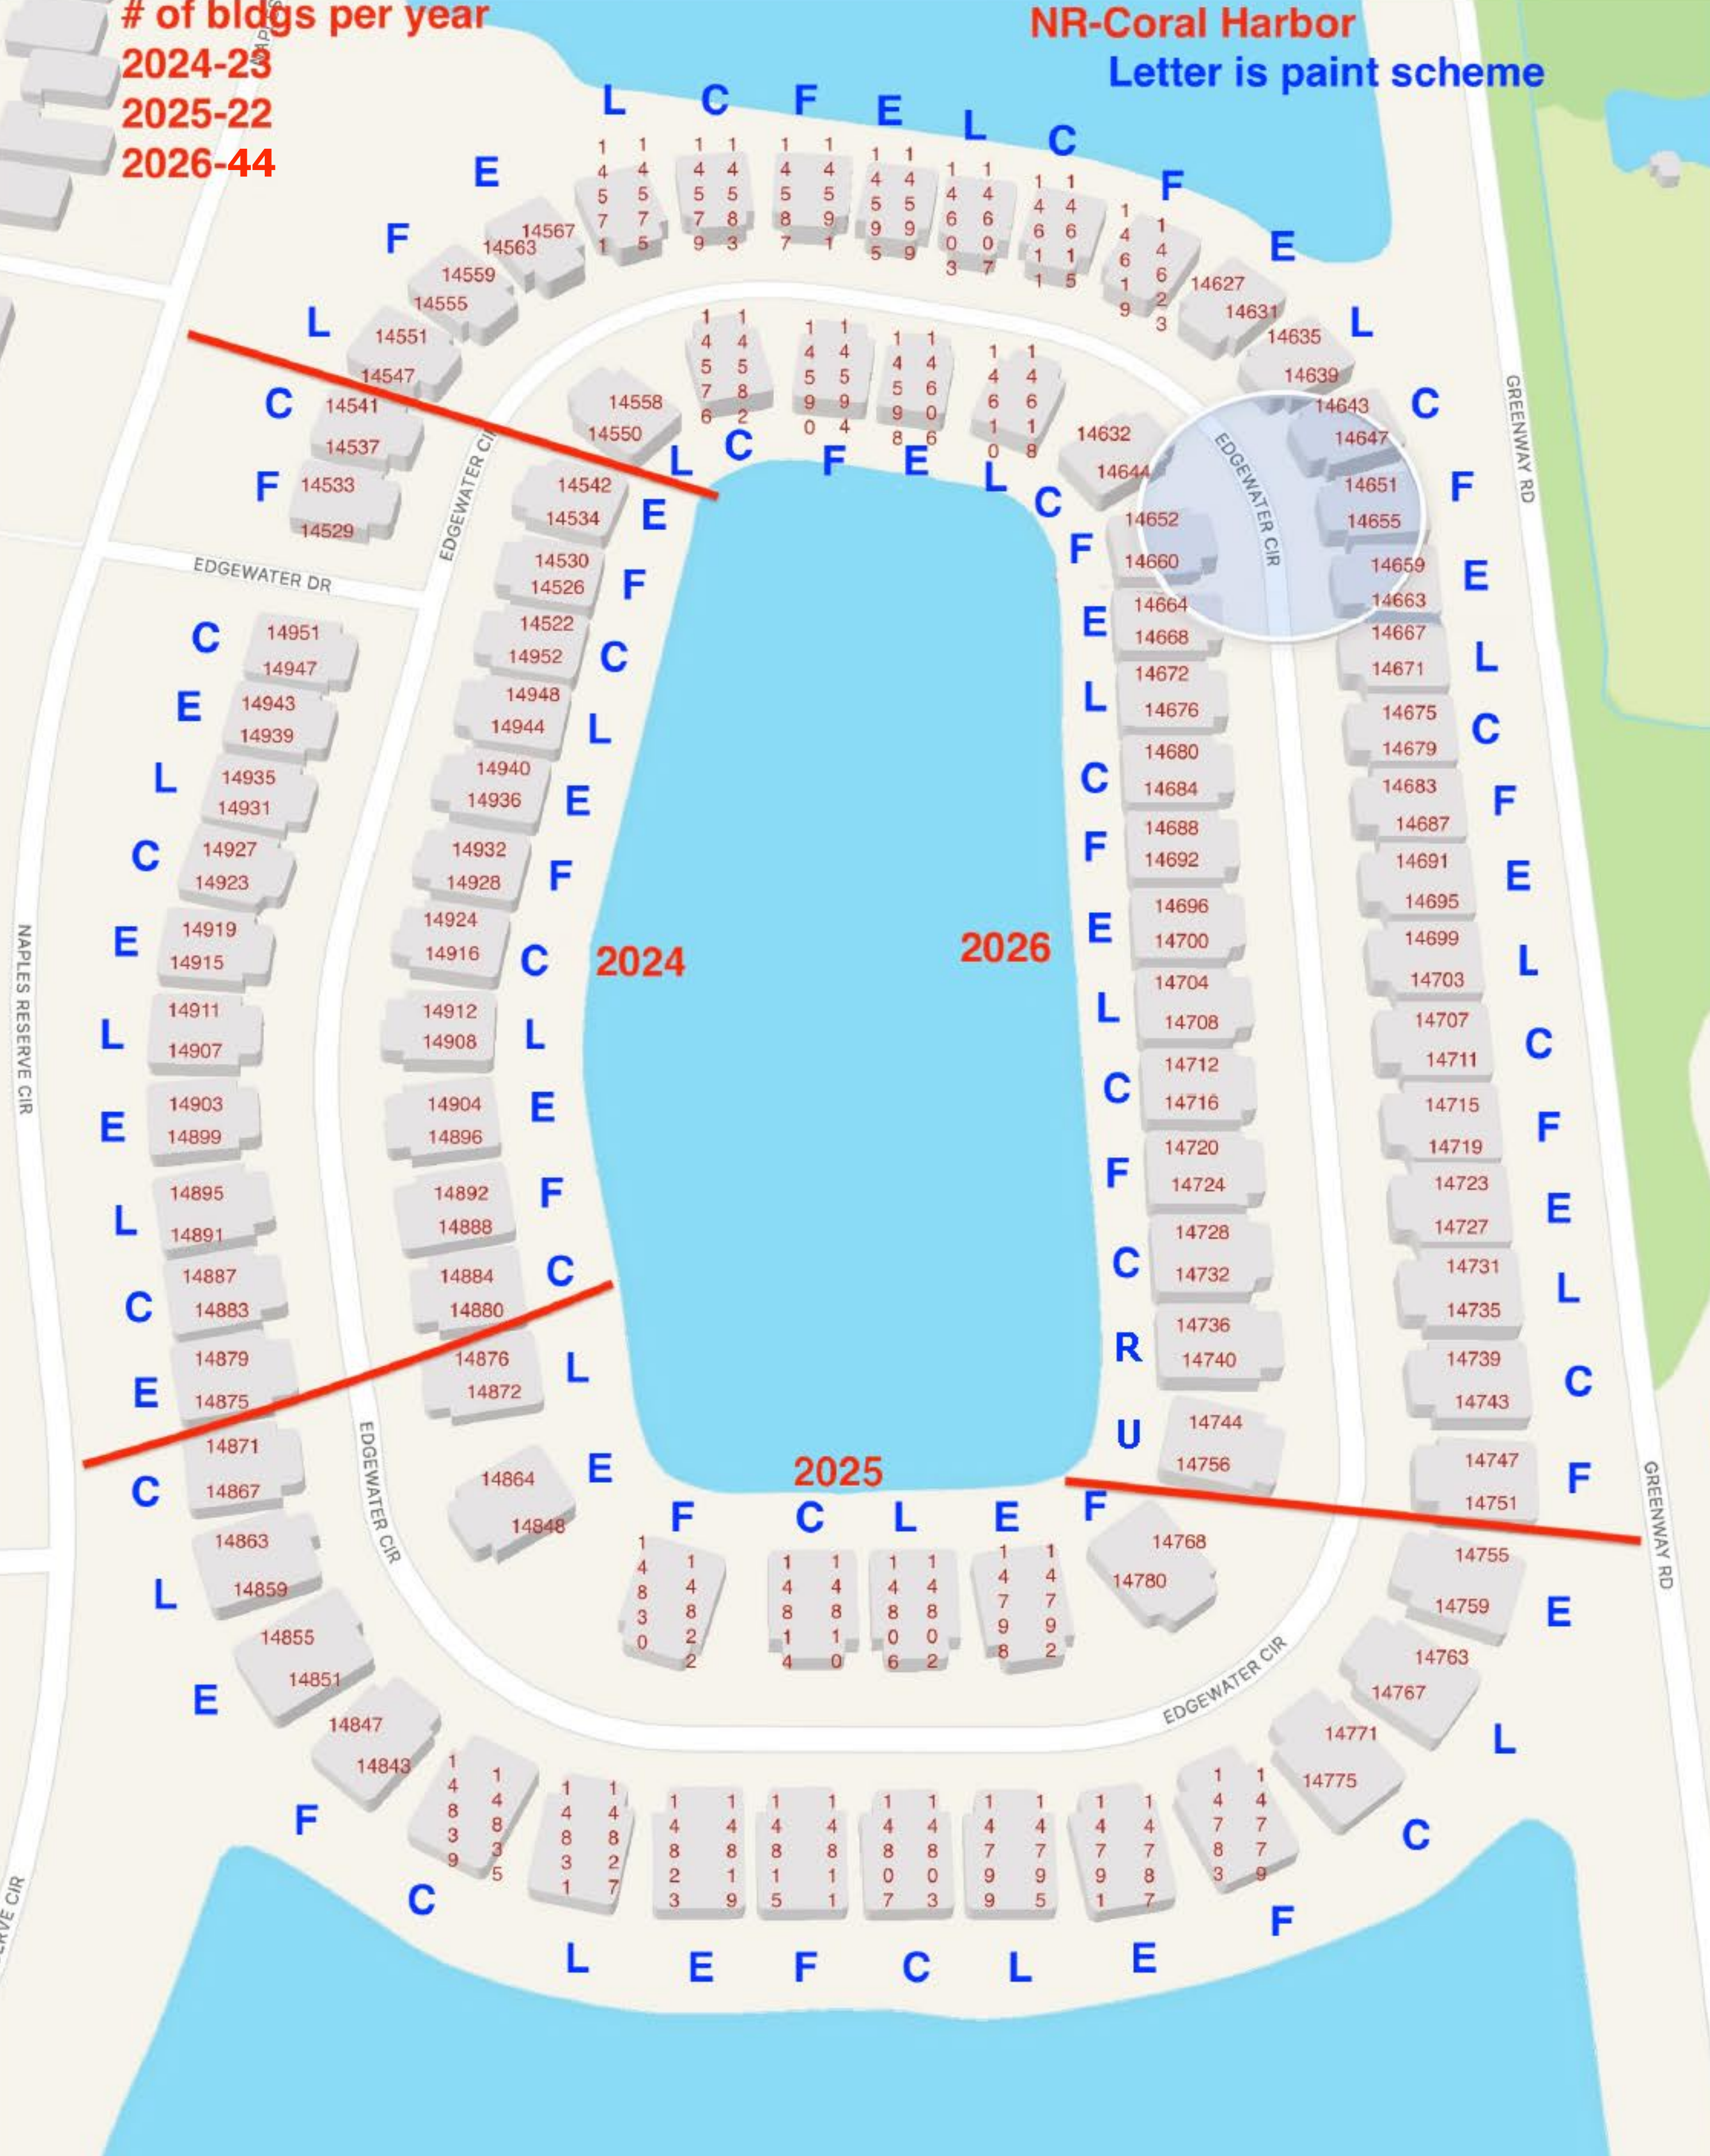

# of bldgs per year

2024-23

2025-22

2026-44

NR-Coral Harbor

Letter is paint scheme

2024

2026

2025

NAPLES RESERVE CIR

EDGEWATER DR

EDGEWATER CIR

EDGEWATER CIR

GREENWAY RD

GREENWAY RD

RESERVE CIR