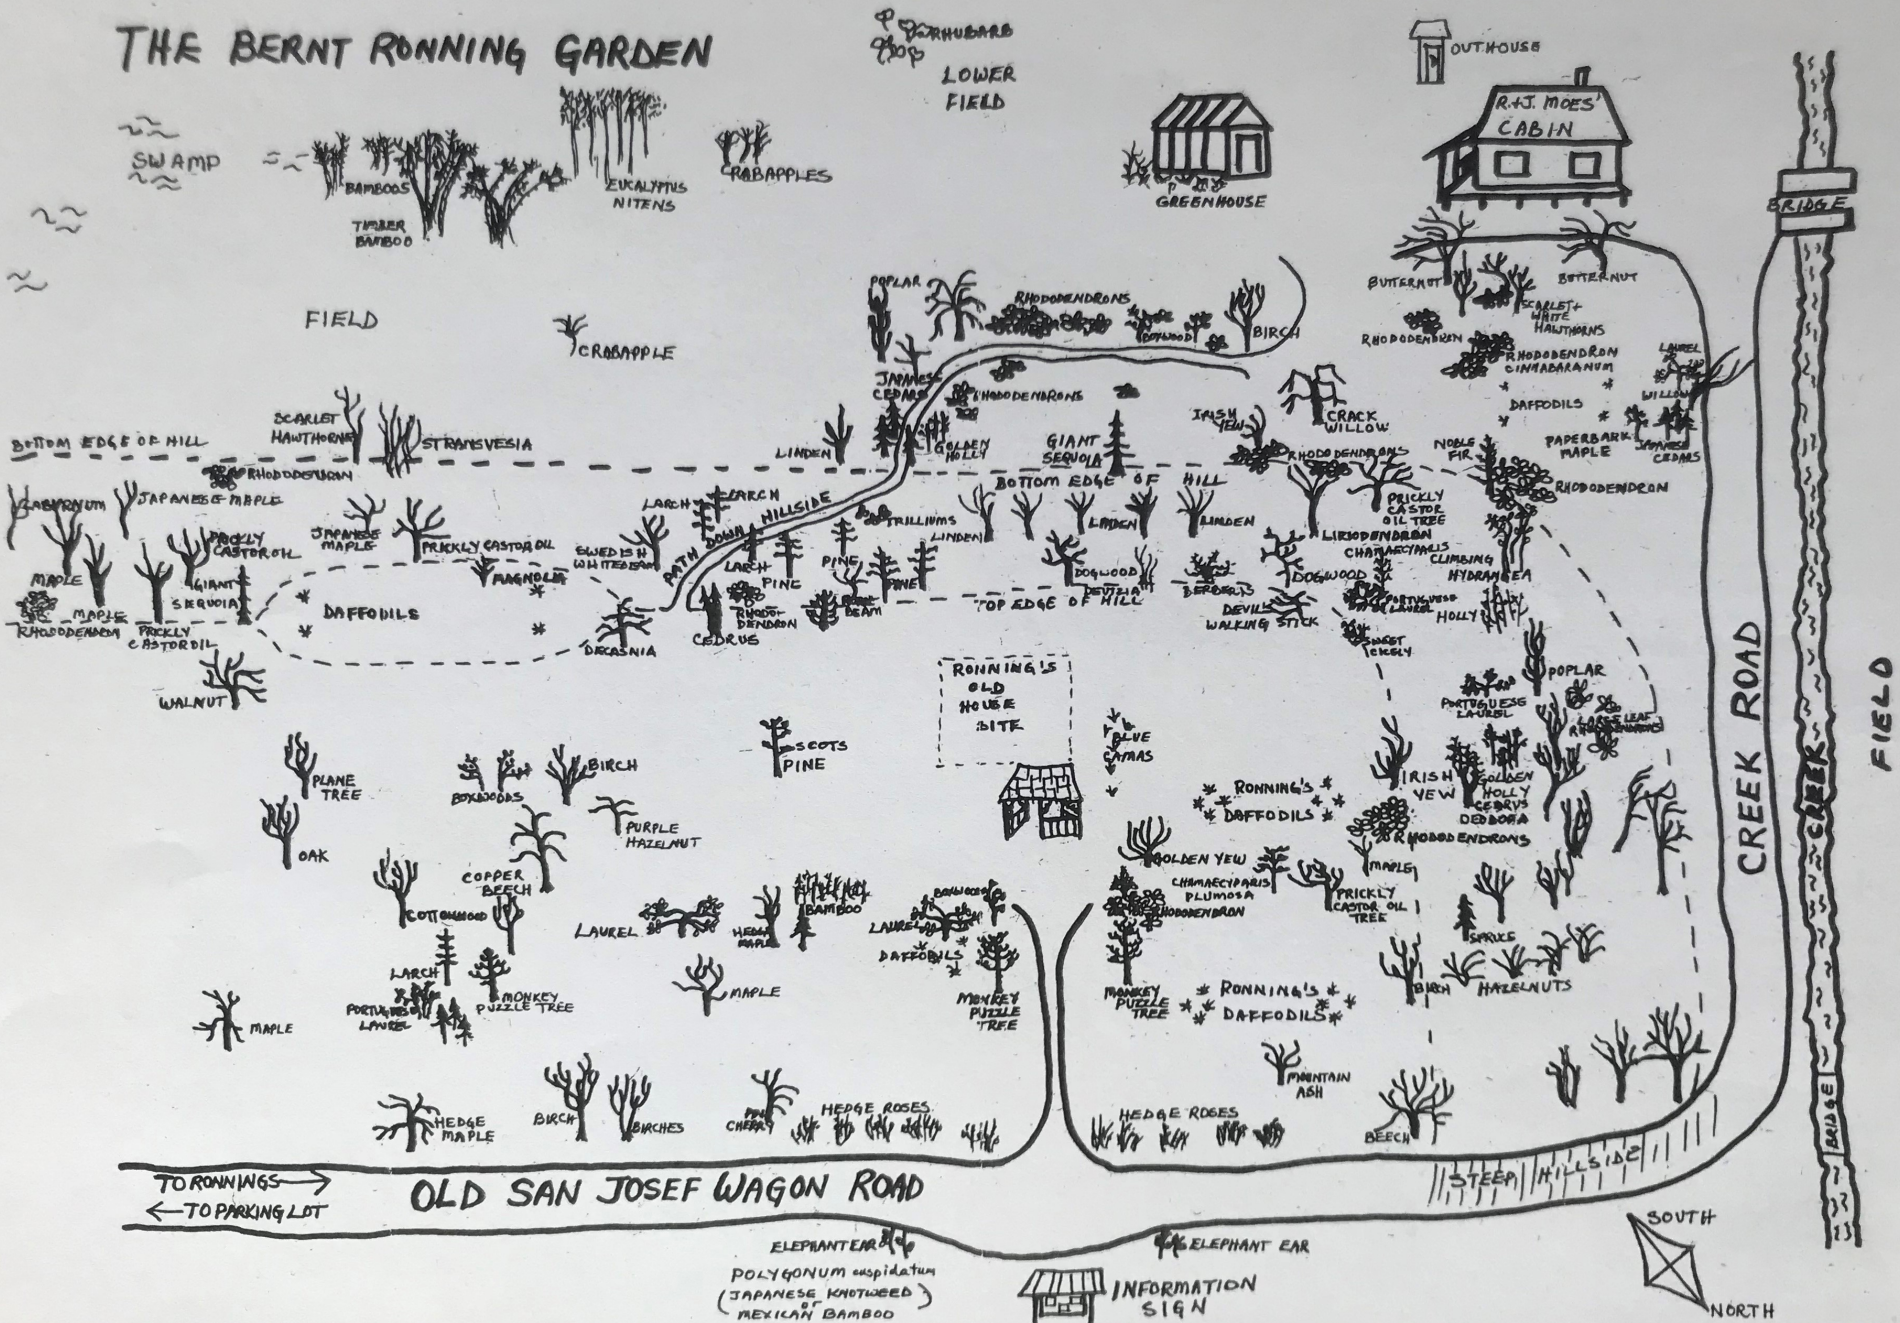

THE BERNT RONNING GARDEN

SWAMP

FIELD

PERNIEBARS
POB
LOWER
FIELD

OUT-HOUSE

R.A.J. MOES
CABIN

GREENHOUSE

BRIDGE

BOTTOM EDGE OF HILL

SCARLET
HAWTHORN

STRAUSVESIA

LINDEN

BOTTOM EDGE OF HILL

HILL

JAPANESE MAPLE

PRICKLY
CASTOR OIL

LARCH

MONKEY
PUZZLE TREE

MAPLE

MONKEY
PUZZLE TREE

MONKEY
PUZZLE TREE

MONKEY
PUZZLE TREE

MONKEY
PUZZLE TREE

MONKEY
PUZZLE TREE

MONKEY
PUZZLE TREE

MONKEY
PUZZLE TREE

TO RONNINGS →
← TO PARKING LOT

OLD SAN JOSE WAGON ROAD

ELEPHANT EAR
POLYGONUM cuspidatum
(JAPANESE KNOTWEED)
MEXICAN BAMBOO

ELEPHANT EAR

INFORMATION SIGN

SOUTH
NORTH