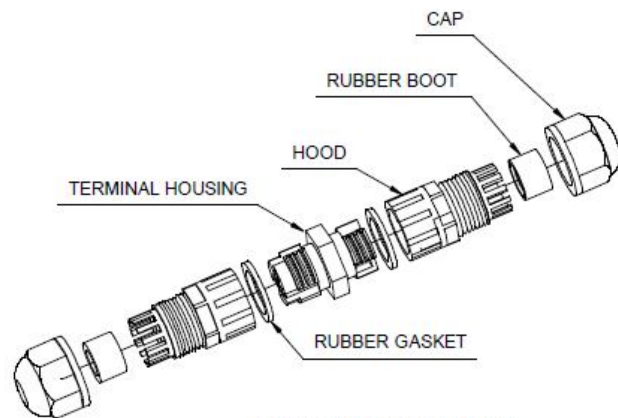

## TS Series screw terminal connector 2&3 terminal-IP 67

Part No. : TSPF300S

EXPLODE VIEW FOR REFERENCE

**TS Series connector Ordering Part selection Chart**  
Specify complete connector Part no. by following step 1 through step 6.