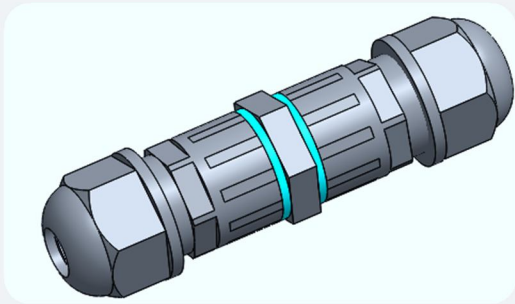

Product Technical Details

❖ Materials and Finishes

Insulator & Hood parts : Nylon

Terminal and Screw: Solid Brass with nickel plating.,

Rubber Parts: Hi Nitrile.

❖ Mechanical Characteristics

Fixed Terminal Contacts: Robust solid Brass Terminal and screw.

Locking System: Threaded cap and housing

Minimum Cable size OD -4.0 mm ,

Maximum Cable Size OD – 8.0 mm and 10.0 mm

❖ Electrical Characteristics

Contact Current Ratings : up to 20 AMP,

Initial Contact Resistance – 10 mΩ ;

Insulation Resistance : 500 MΩ

Working Voltage : < 500V ;

Dielectric withstand Voltage: 1000 V

❖ Climatic Characteristics

Working temperature: -45°C to +105°C

Dust and water ingress protection Rating : IP67 per IS/IEC 60529:2001

TS Series screw terminal connector 2&3 terminal-IP 67