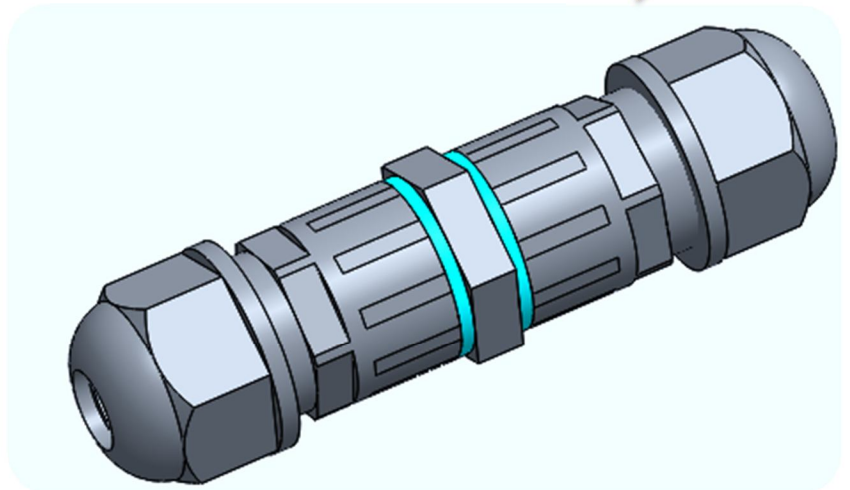

ICIL

INTEGRAL CABLE AND INTERCONNECT LLP

WATER PROOF - IP67 TS SERIES SCREW TERMINAL CONNECTOR

- Heavy duty ,robust and strong
- Integrated terminal block design
- 20 AMP Current Carrying capacity/terminal .
- One piece, 2/3-pole in-line waterproof field assembly
- Compact, therefore more options to accommodate during installation
- Screw type terminals make installation easier

IP67

*Highest Quality Standard connector With Innovative Contact Design For Highest mating cycles
Performance at Affordable Price.*

Manufacturer of IP68, Circular, Rectangular, power, signal & combo connectors.