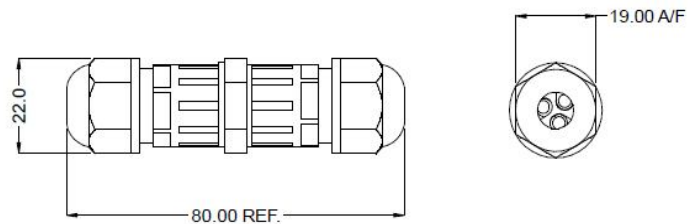

## TS Series screw terminal connector 2&3 terminal-IP 67

Part No. : TSPF300S

EXPLODE VIEW FOR REFERENCE

**TS Series connector Ordering Part selection Chart**  
Specify complete connector Part no. by following step 1 through step 6.