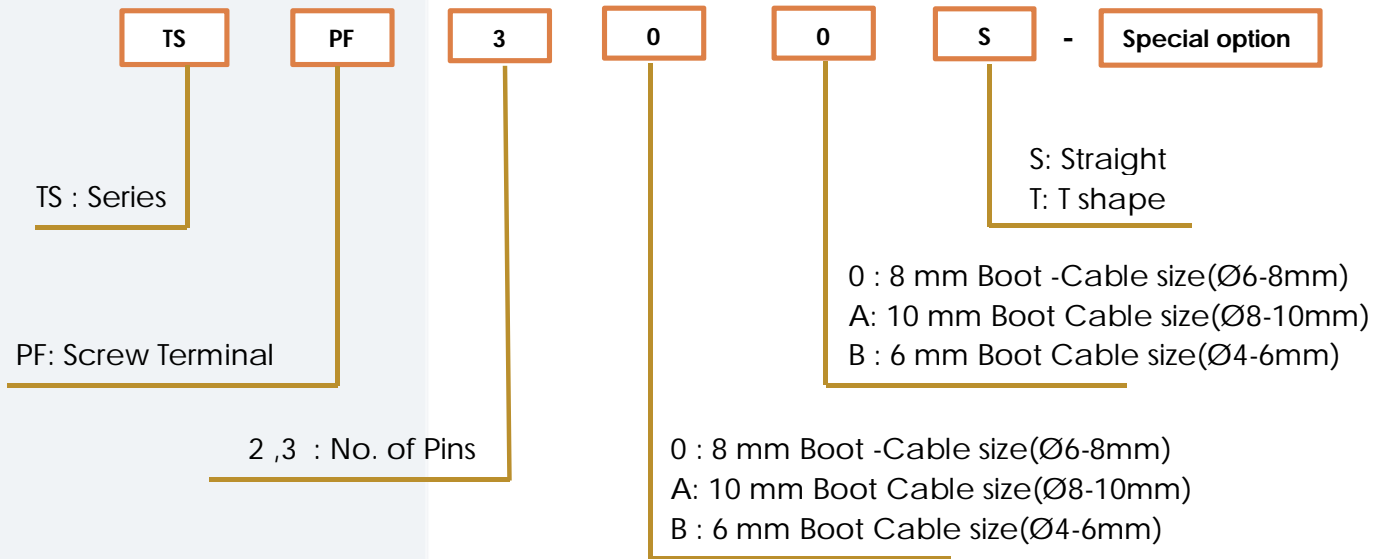

## TS Series screw terminal connector 2&3 terminal-IP 67

Part No. : TSPF300S

EXPLODE VIEW FOR REFERENCE

**TS Series connector Ordering Part selection Chart**  
Specify complete connector Part no. by following step 1 through step 6.