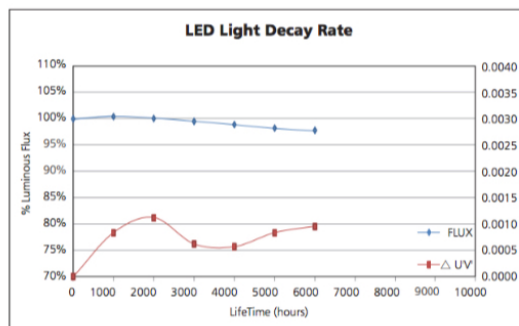

Technical Specifications

T5 Ultra-Lite 155lm/w

Model	Length	Power	Luminous Flux	Colour	Beam Angle	CRI
T8UL4-12W	1200mm	12W	1860lm	3000K, 4000K, 5000K, 6000K	120°	84Ra
T8UL5-18W	1500mm	18W	2790lm	3000K, 4000K, 5000K, 6000K	120°	84Ra

T5 Ultra-Lux 145lm/w

Model	Length	Power	Luminous Flux	Colour	Beam Angle	CRI
T8UL4-18W	1200mm	18W	2610lm	3000K, 4000K, 5000K, 6000K	120°	84Ra
T8UL5L-23W	1500mm	23W	3335lm	3000K, 4000K, 5000K, 6000K	120°	84Ra

FEATURES

Performance Summary

Input Voltage	100V - 305V AC
Frequency	50 / 60 Hz
Efficiency	86%
Power Factor	0.97
Short Circuit Protection	Yes
Rated input Current	≤0.29A
Rated Life	70000hrs L70 b10
Flicker Index	0.10
THD	16%
SDCM	>3

Tube Dimensions