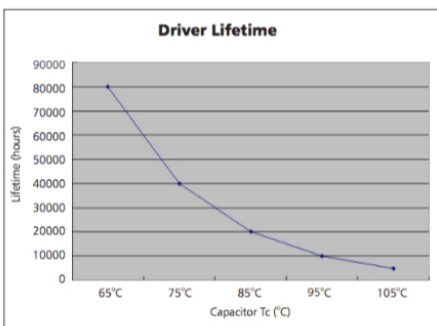

Technical Specifications

T5 Ultra-Lite 155lm/w

Model	Length	Power	Luminous Flux	Colour	Beam Angle	CRI
T8UL4-12W	1200mm	12W	1860lm	3000K, 4000K, 5000K, 6000K	120°	84Ra
T8UL5-18W	1500mm	18W	2790lm	3000K, 4000K, 5000K, 6000K	120°	84Ra

T5 Ultra-Lux 145lm/w

Model	Length	Power	Luminous Flux	Colour	Beam Angle	CRI
T8UL4-18W	1200mm	18W	2610lm	3000K, 4000K, 5000K, 6000K	120°	84Ra
T8UL5L-23W	1500mm	23W	3335lm	3000K, 4000K, 5000K, 6000K	120°	84Ra

FEATURES

Performance Summary

Input Voltage	100V - 305V AC
Frequency	50 / 60 Hz
Efficiency	86%
Power Factor	0.97
Short Circuit Protection	Yes
Rated input Current	≤0.29A
Rated Life	70000hrs L70 b10
Flicker Index	0.10
THD	16%
SDCM	>3

Tube Dimensions