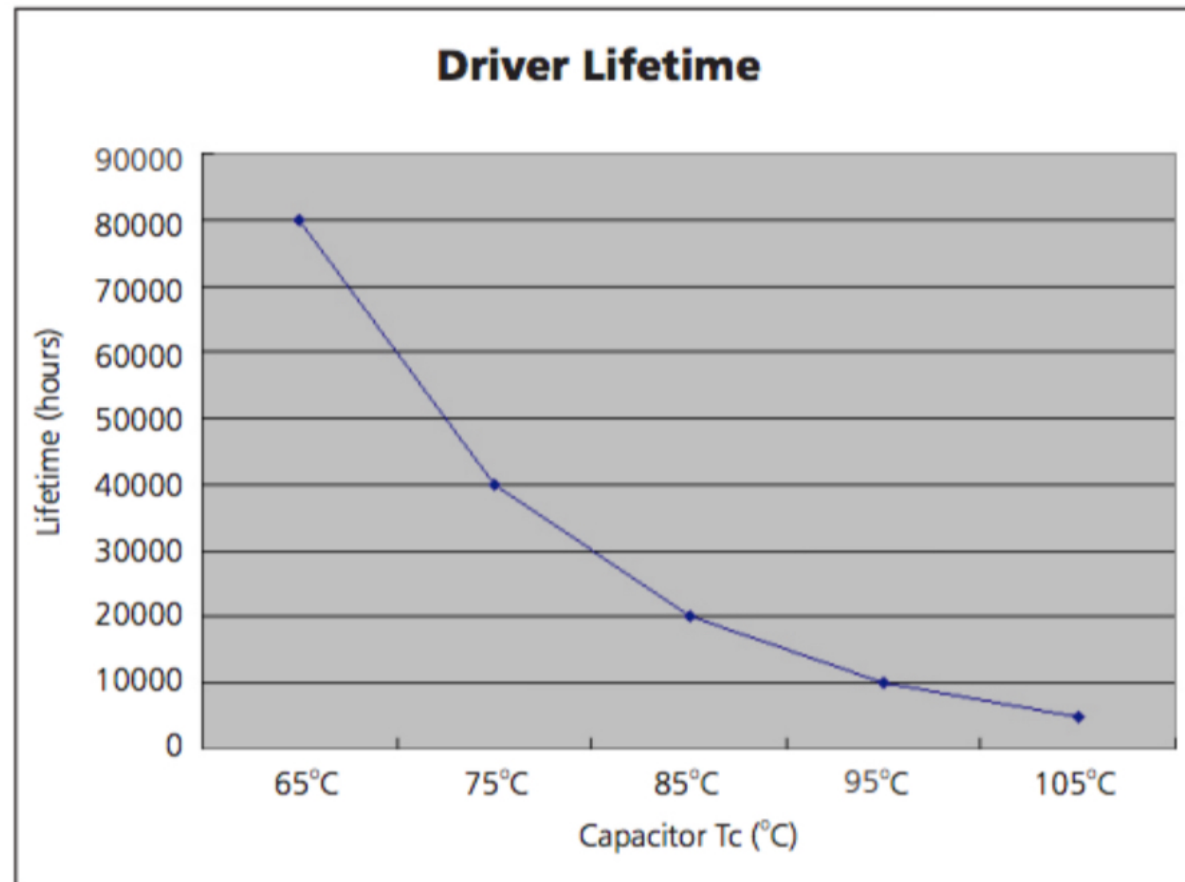

High Brightness and quality light output, high efficiency, easy on the eye and flicker-free colour rendering with even light dispersion, designed for minimal heat dispersion and wide beam angle for shadow-free coverage. The LED battens have an inbuilt driver and switch on instantly without noise or flickering.