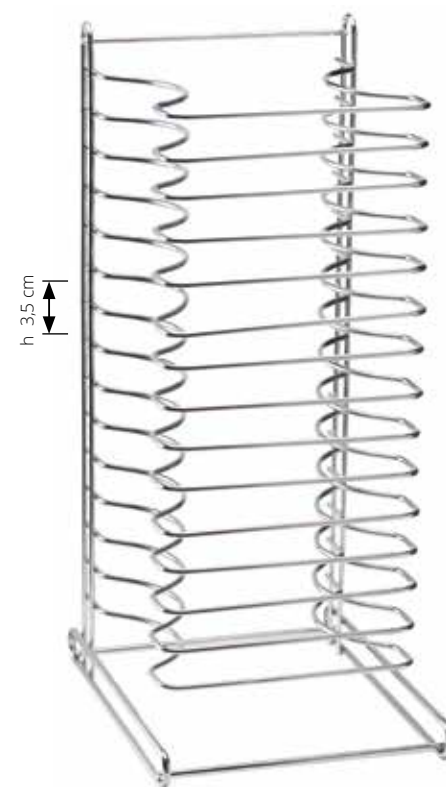

PT 15

IT Carrelli portavassoi universali con possibilità di avere pannelli laterali in perfex bianco o in acciaio inox. Struttura in acciaio inox - guide in filo di acciaio cromato - paracolpi in gomma - ruote multidirezionali $\varnothing$ 125 mm. Vassoi in foto esclusi.

EN Universal tray trolleys. Stainless steel structure - chromed steel wire slides - rubber shock absorbers - multidirectional wheels $\varnothing$ 125 mm. Containers and pans not included.

FR Chariots à plateaux universels. Structure en acier inox - glissières en fil d'acier chromé - butoirs en caoutchouc - roues multidirectionnelles $\varnothing$ 125 mm. Bacs et plaques pas compris.

DE Universal-Tablett Wagen. Struktur aus Edelstahl - verchromte Stahldrahtführungen - Gummistoßschutz - Mehrwegräder $\varnothing$ 125 mm. Behältern und Bleche nicht enthalten.

IT Portateglie da banco per teglie tonde da cm. 26 a 32. Confezione minima 4 pz.

EN Table-top tray holder for round trays size 26 to 32 cm. Minimum pack 4 pcs.

FR Porte-plateau de table pour plateaux ronds de 26 à 32 cm. Paquet minimum de 4 pièces.

DE Tisch-Tabletthalterung für runde Tablette von 26 bis 32 cm. Mindestmenge 4 Stück.

	CA 1455V12
	58 x 52 x 185(h) cm
	12 vassoi / trays

	PT 15
	38 x 29 x 67(h) cm
	15 teglie / trays

Carrelli portavassoi universali
Universal tray trolleys