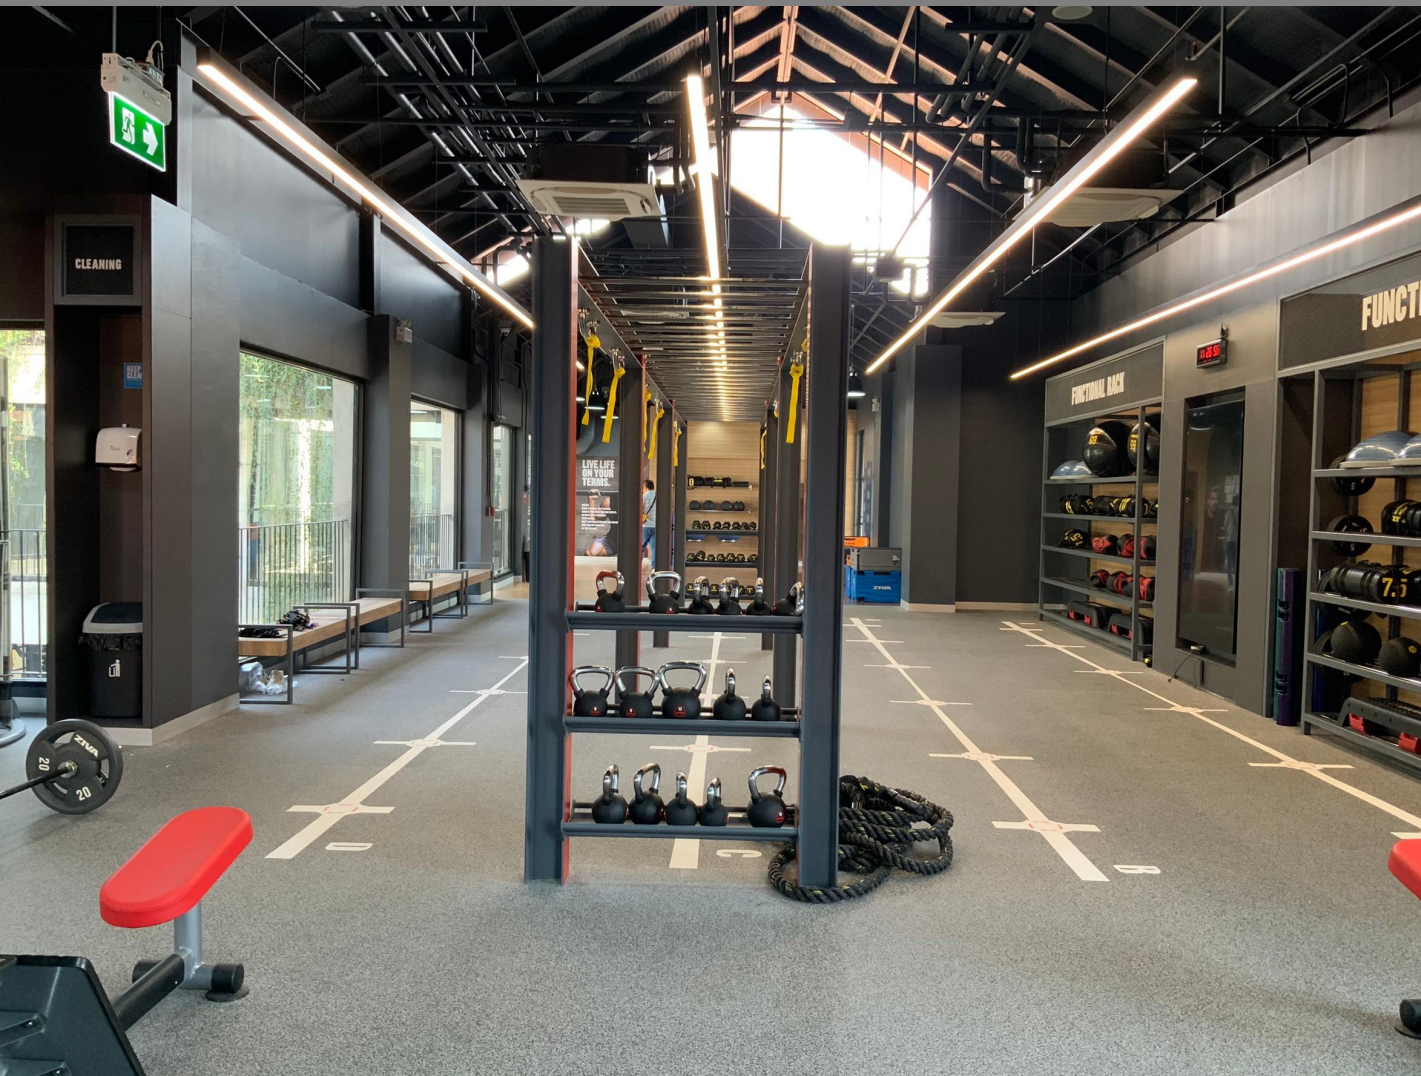

JETTS NIMMAN CHIENGMAI