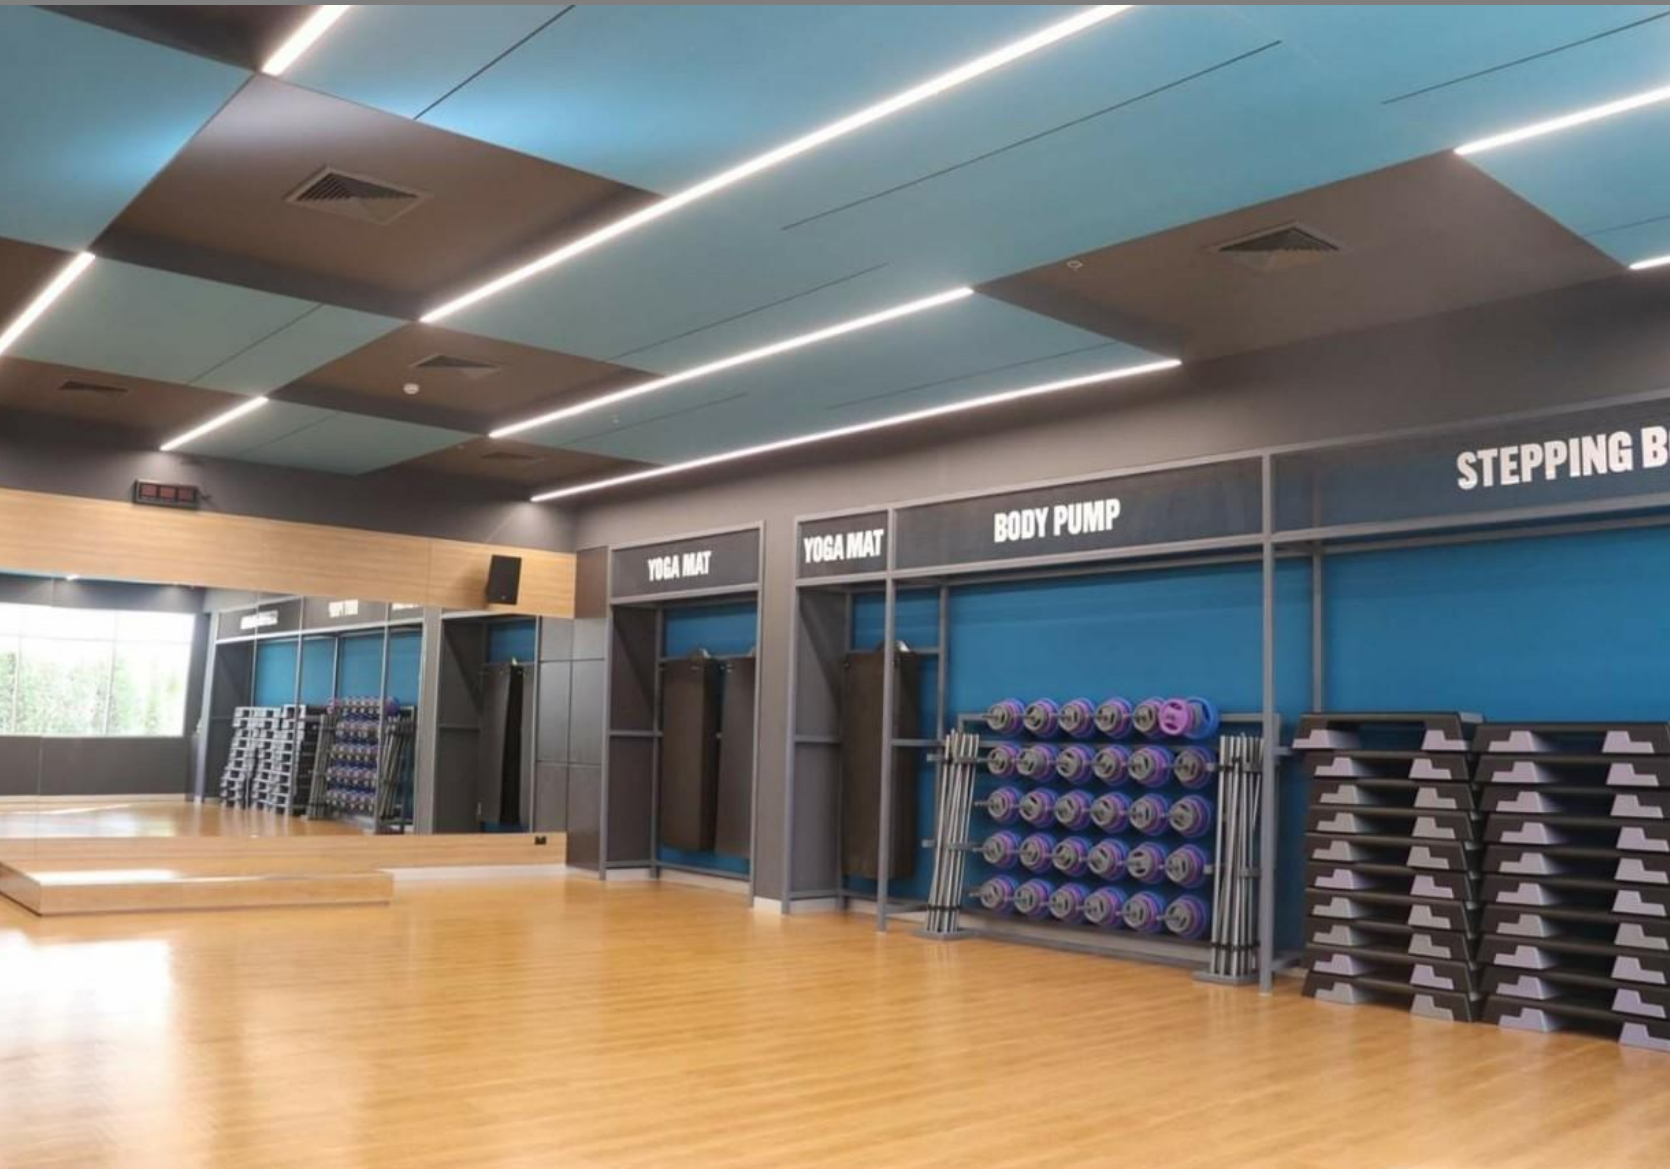

JETTS ROBINSON LDKRABANG