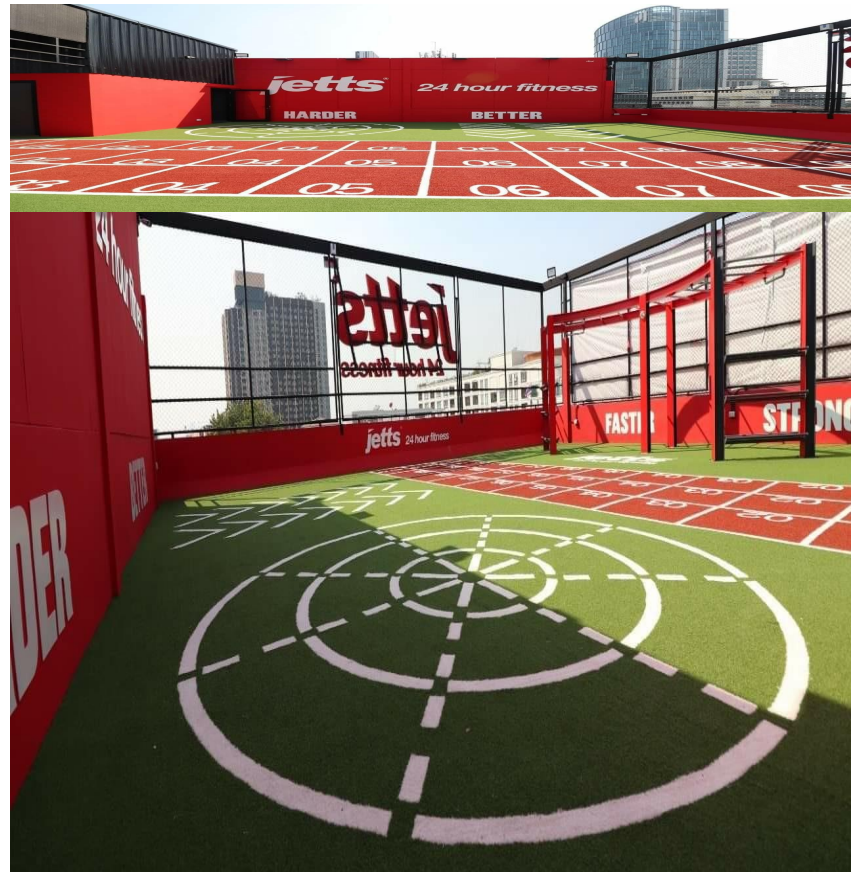

Yöö@

Market Sectors.....

Hospitality
Lifestyle
Residential
Workplace