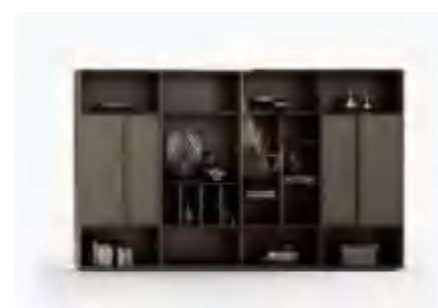

File cabinets
Model: MUCCI-WJG-002
size: 1600*400*2000mm