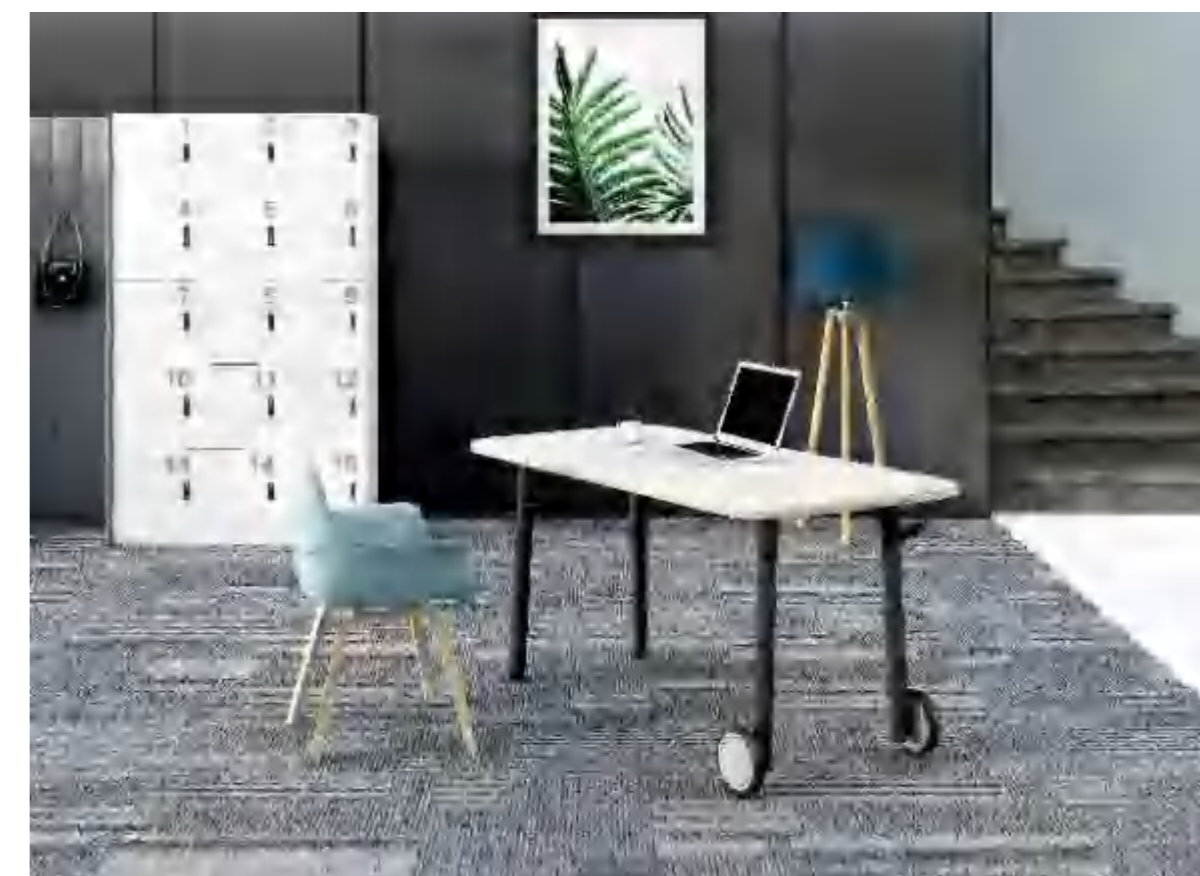

Staff table
Model: COCO-ZYZ-001-1
size: 1200X600X750mm
1400X600X750mm

Staff table
Model: COCO-ZYZ-001-2
size: 1200X600X750mm
1400X600X750mm