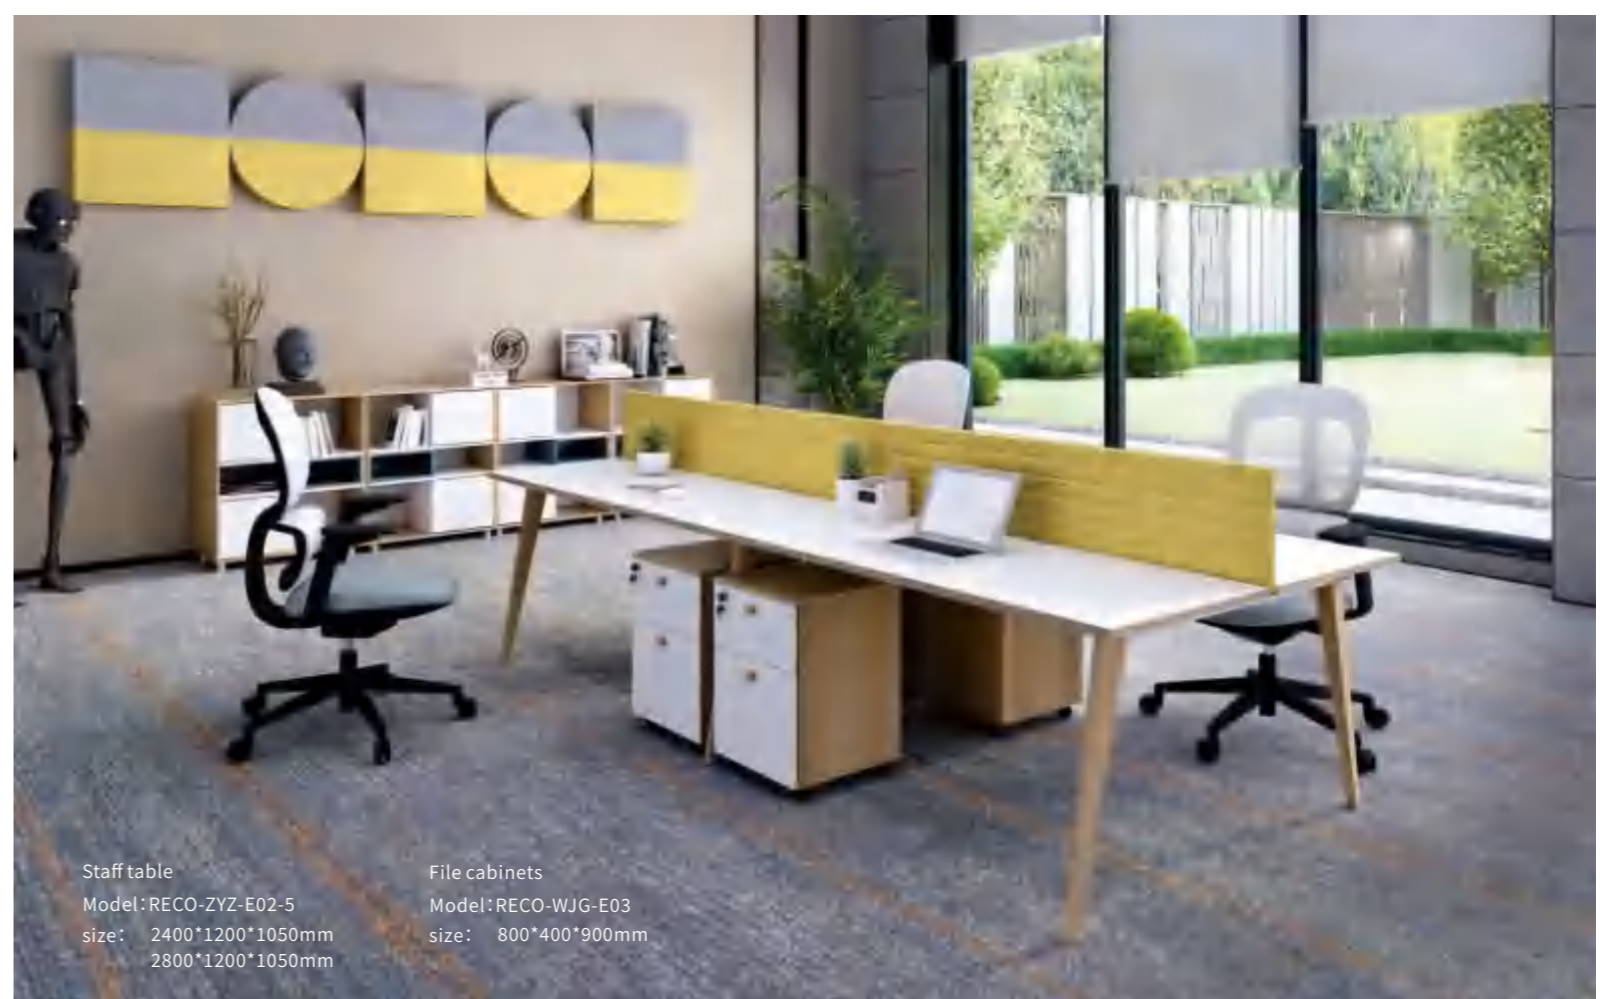

Modern stylish  
 Make Office Life Innovated

The office world, office life, office colorful, glorious and glorious, contain infinite vitality.

Staff table  
 Model: RECO-ZYZ-E02-5  
 size: 2400\*1200\*1050mm  
 2800\*1200\*1050mm