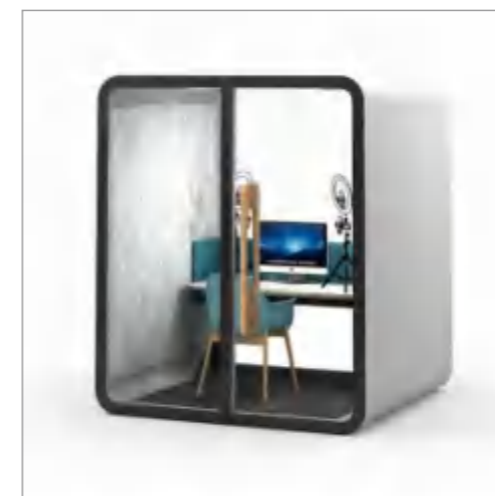

SILENCE BOOTH

SILENCE BOOTH COLLECTION