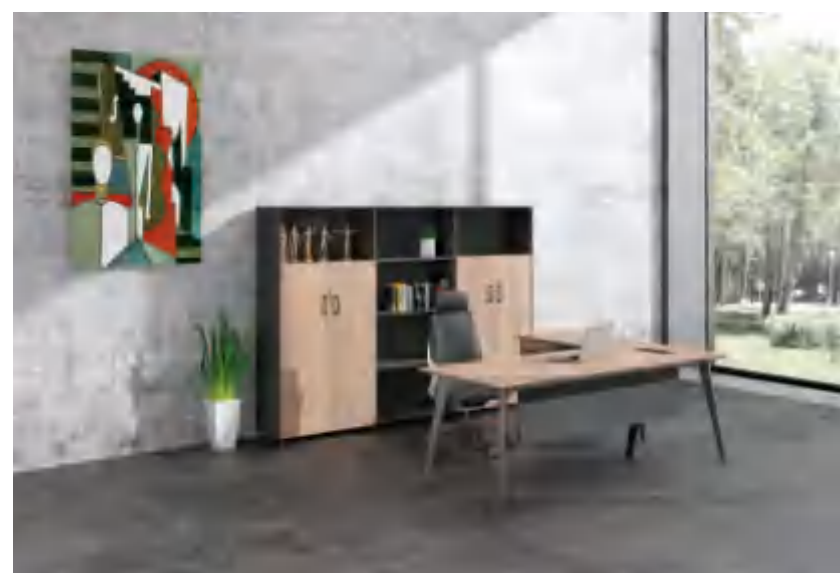

L shaped simple design, enlarge your working space.

Manager desk

Model: RECO-BT-B03

size: 1600\*1600\*750mm  
2000\*2100\*750mm  
2000\*2100\*750mm

File cabinets

Model: RECO-WJG-B01

size: 2000\*400\*1800mm  
2400\*400\*1800mm