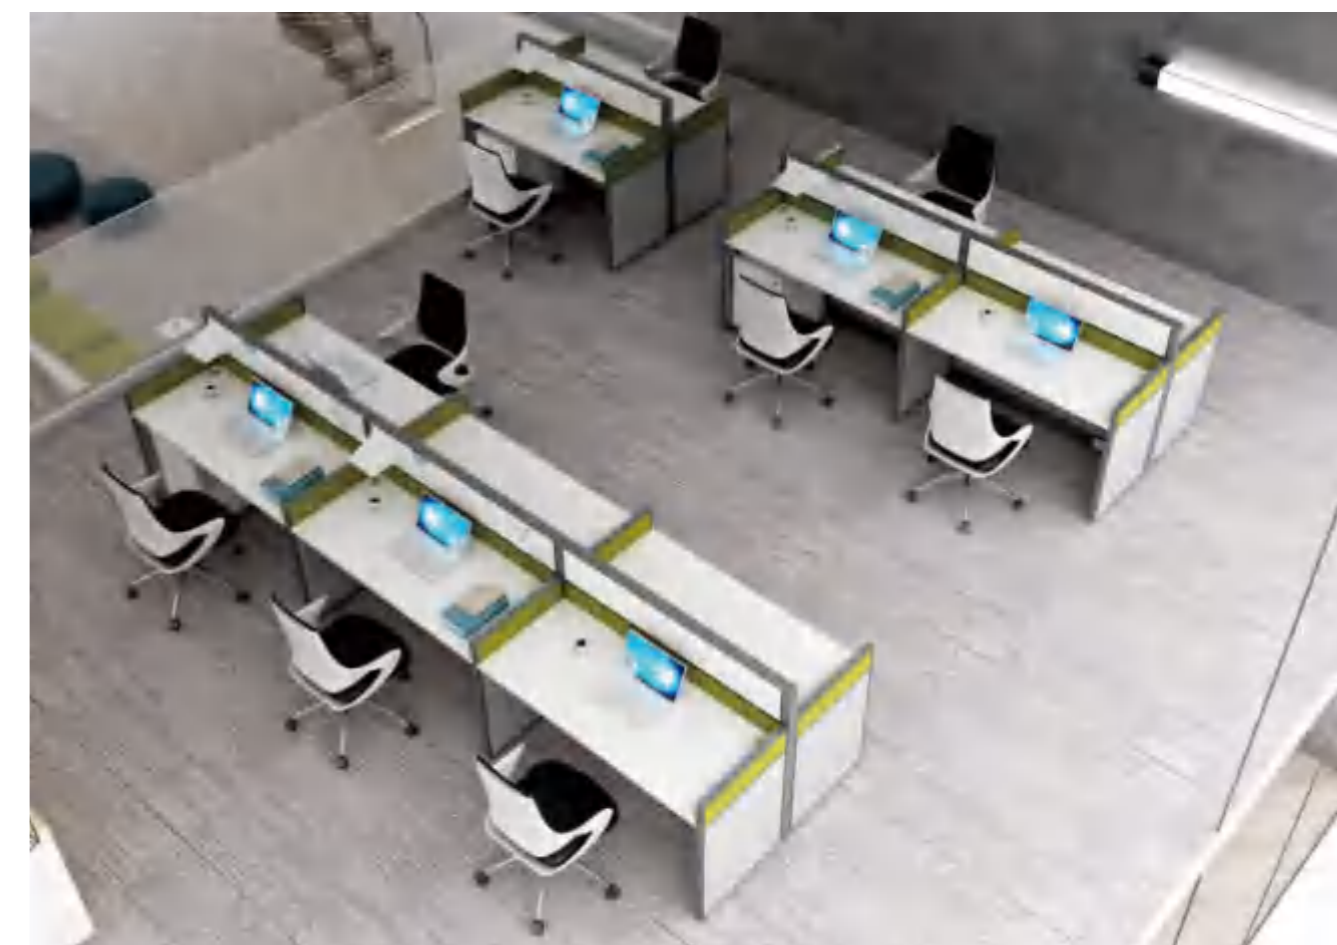

Staff table
Model: ASTON6040-ZYZ-007
size: 1480*1260*1100mm

Staff table
Model: ASTON6040-ZYZ-008
size: 2920*1260*1100mm

Staff table
Model: ASTON6040-ZYZ-010
size: 4360*660*1100mm

This special office design enables u focus on your work, eigher the aesthetic design or the super comfort, allowing u enjoy a simple true life,