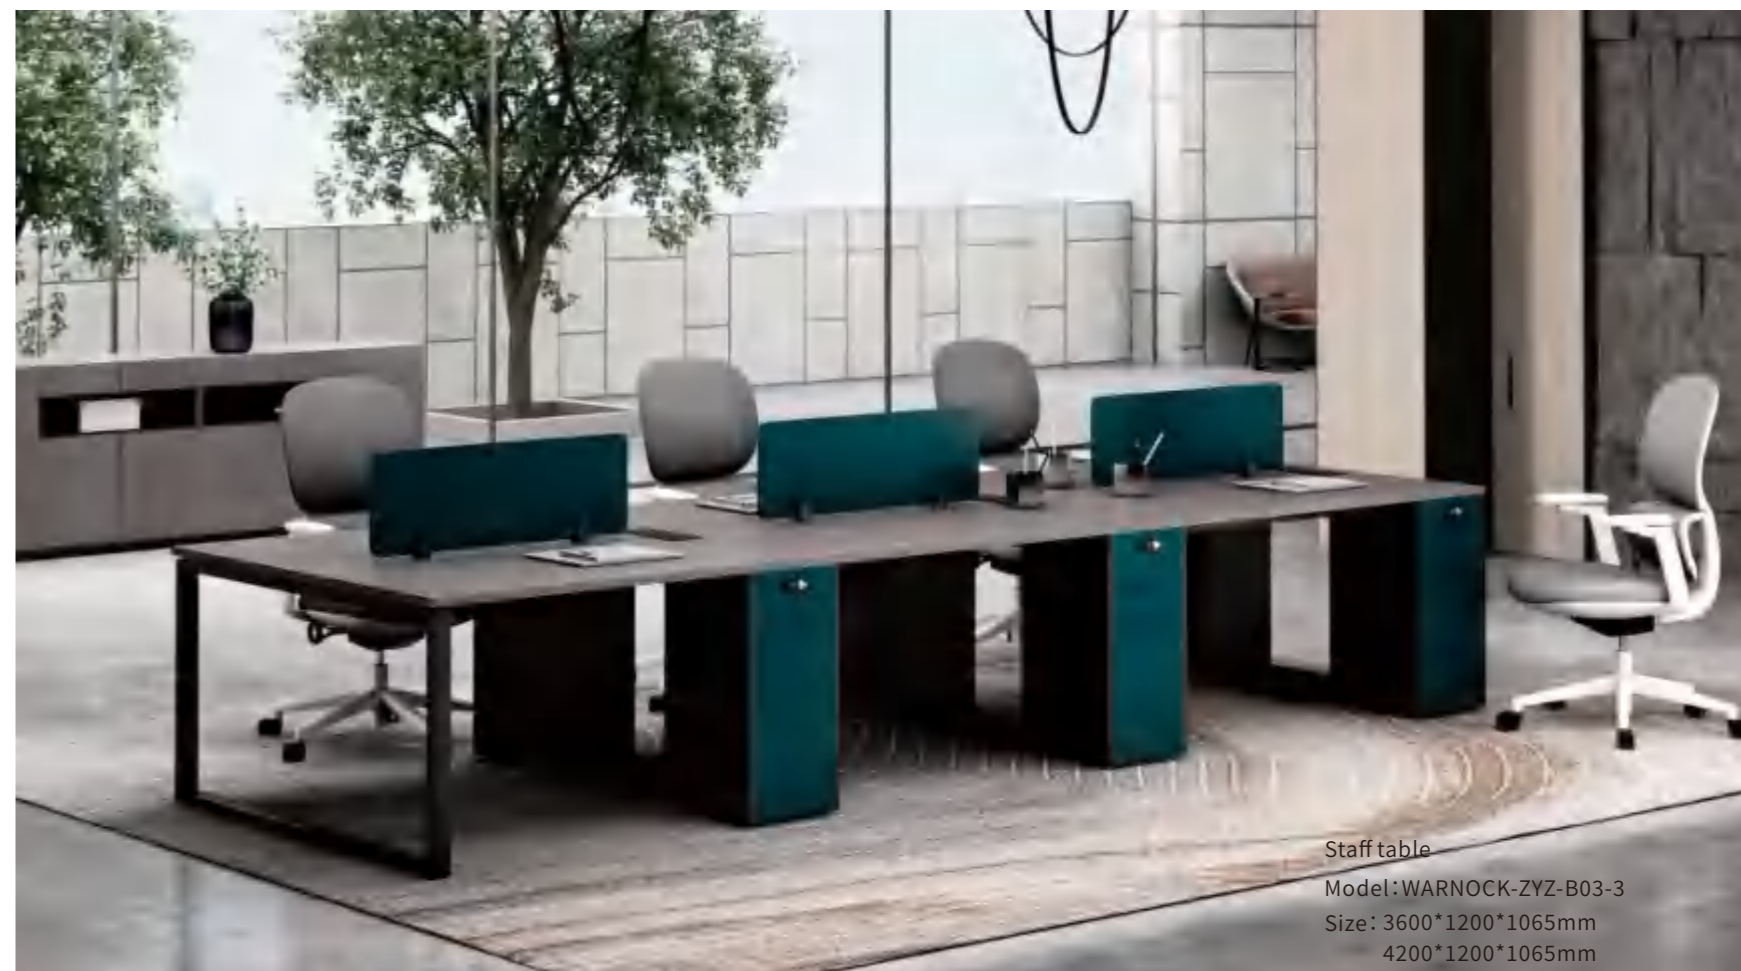

WARNOCK

The side cabinet is interchangeable, this humanized design enables the users to adjust the left side cabinet or the right side cabinet according to the scene setting requirements.

WARNOCK

The thoughtful line design naturally reveals a touch of comfort. In the design process, all redundant details are discarded, which brings us unique visual inspiration and spiritual insight.

Supporting company's exclusive LOGO, this unique and special design making the entire office space simple but not monotonous.