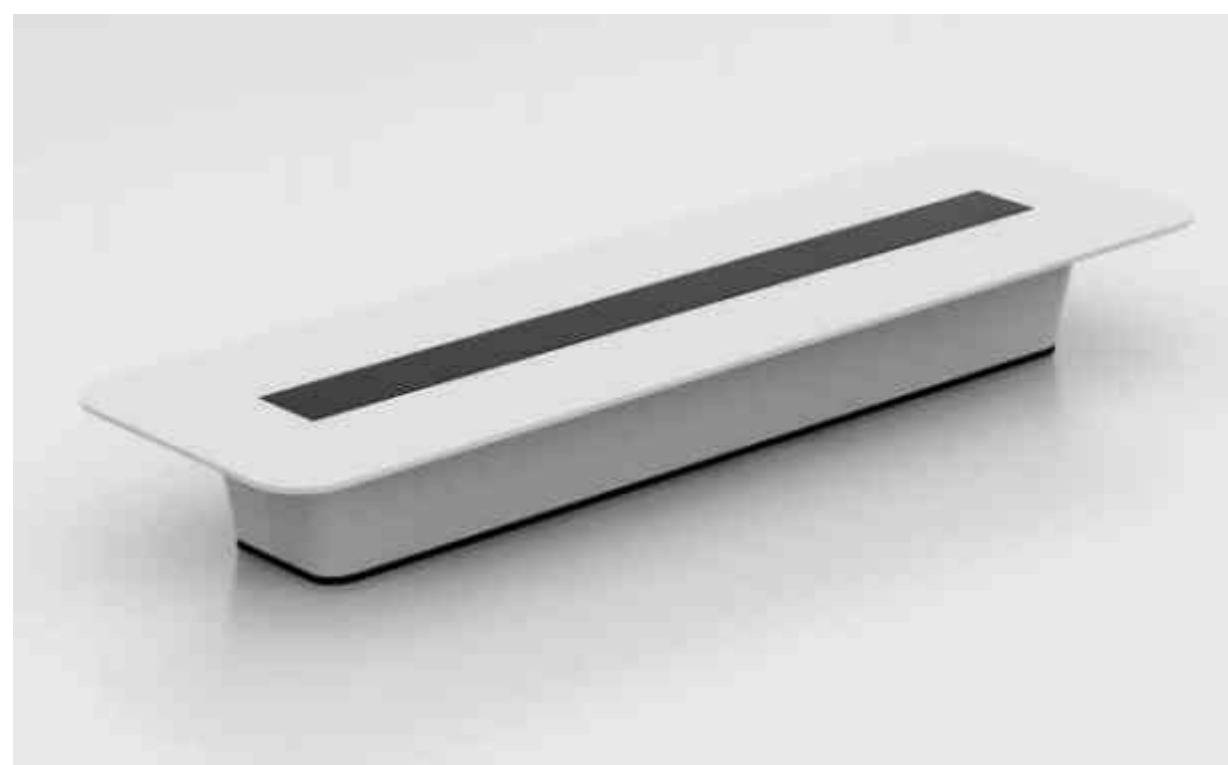

Conference table
Model: Wisdom-HYZ-002
Size: 4800*1600*750mm
5400*1600*750mm
7200*1600*750mm