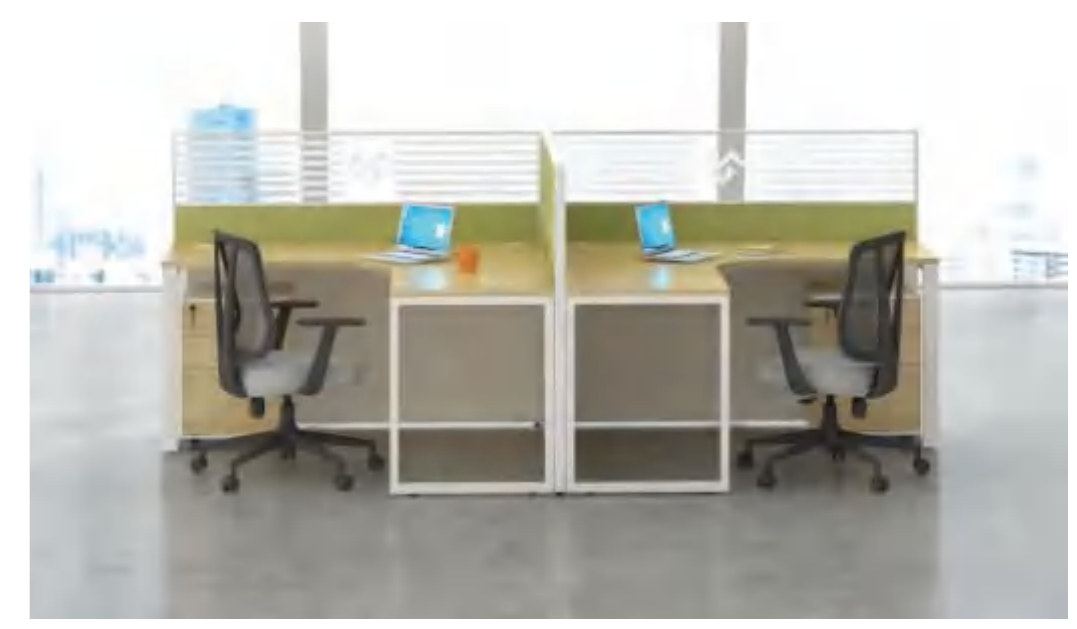

# ASTON

Staff table  
Model:ASTON-ZYZ-007  
size: 2830\*3360\*1200mm

The human-central idea of design.  
Delicate craftsmanship.  
The perfect display shows the excellence.

This special office design enables u focus on your work, eighter the aesthetic design or the super comfort,  
allowing u enjoy a simple true life,