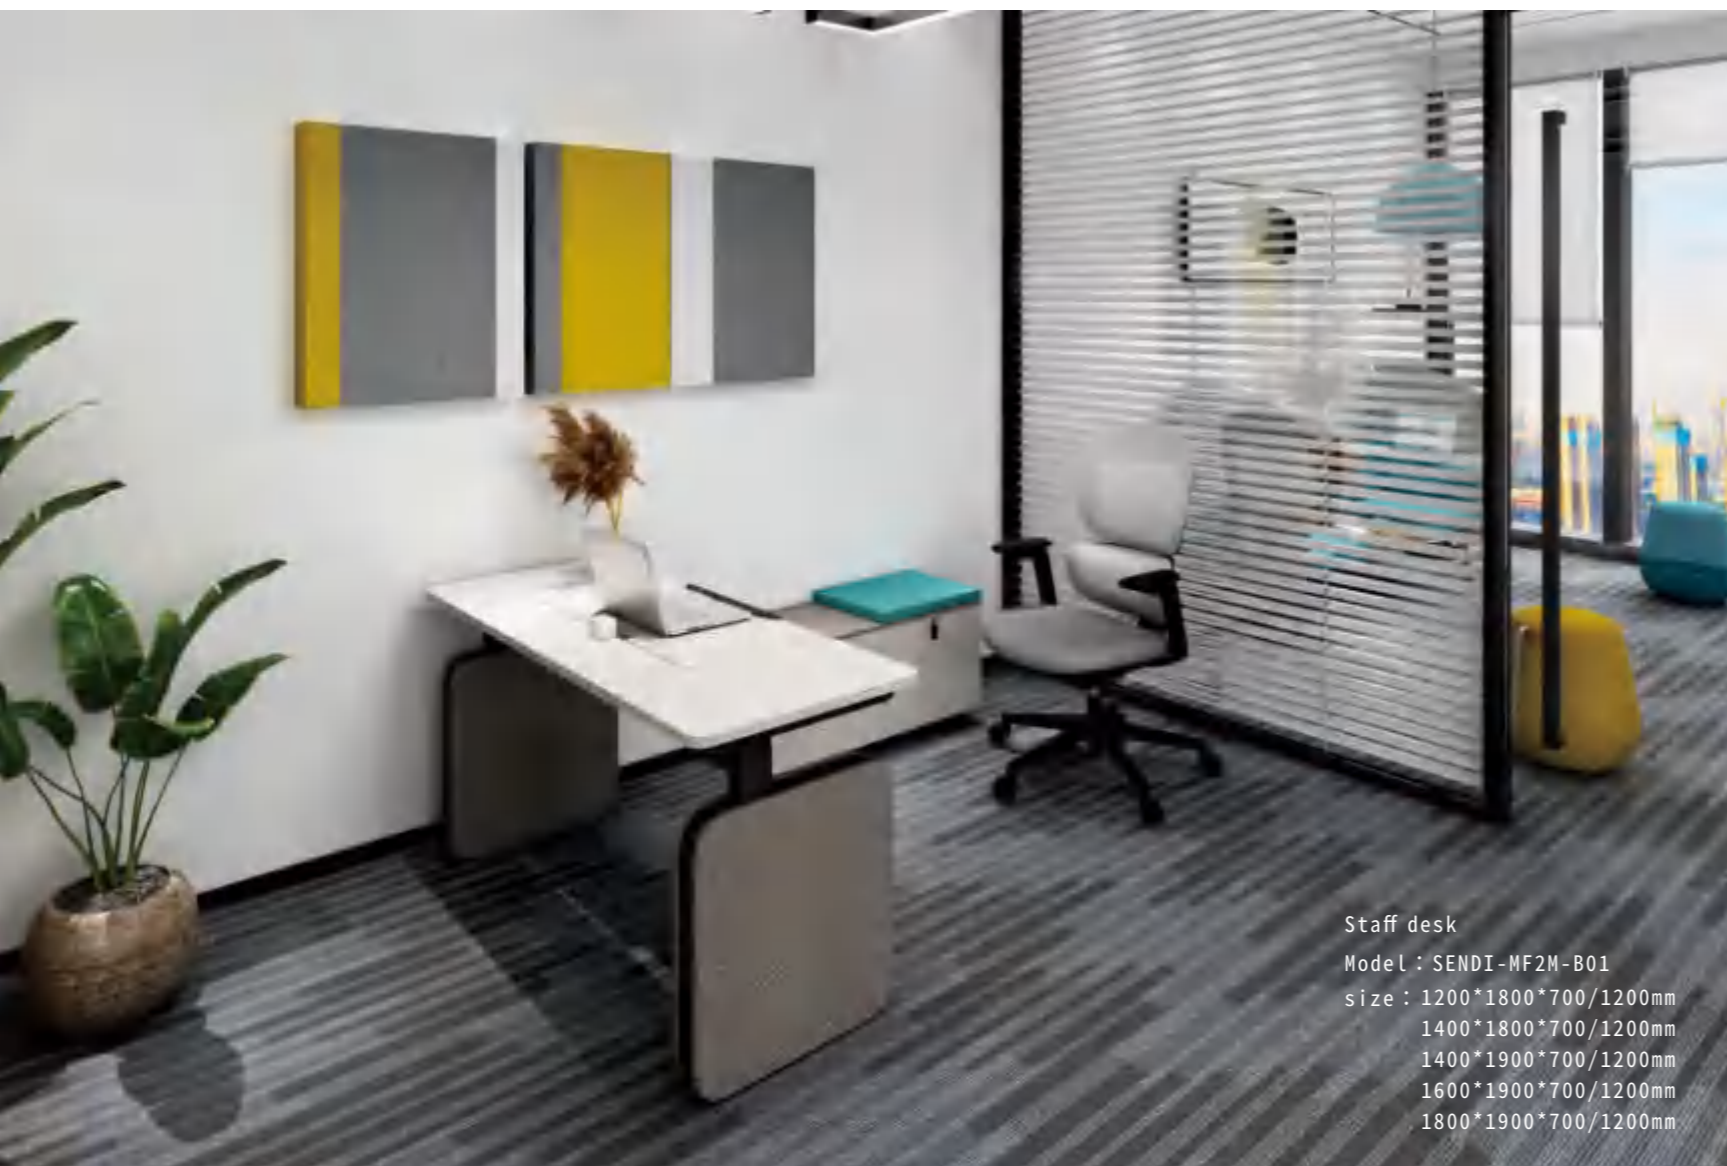

SENDI

Modern design goes beyond mere aesthetics, focusing on human-centered design philosophy. It's about simplicity that isn't simplistic, enabling customers to experience boundless affinity within the product.