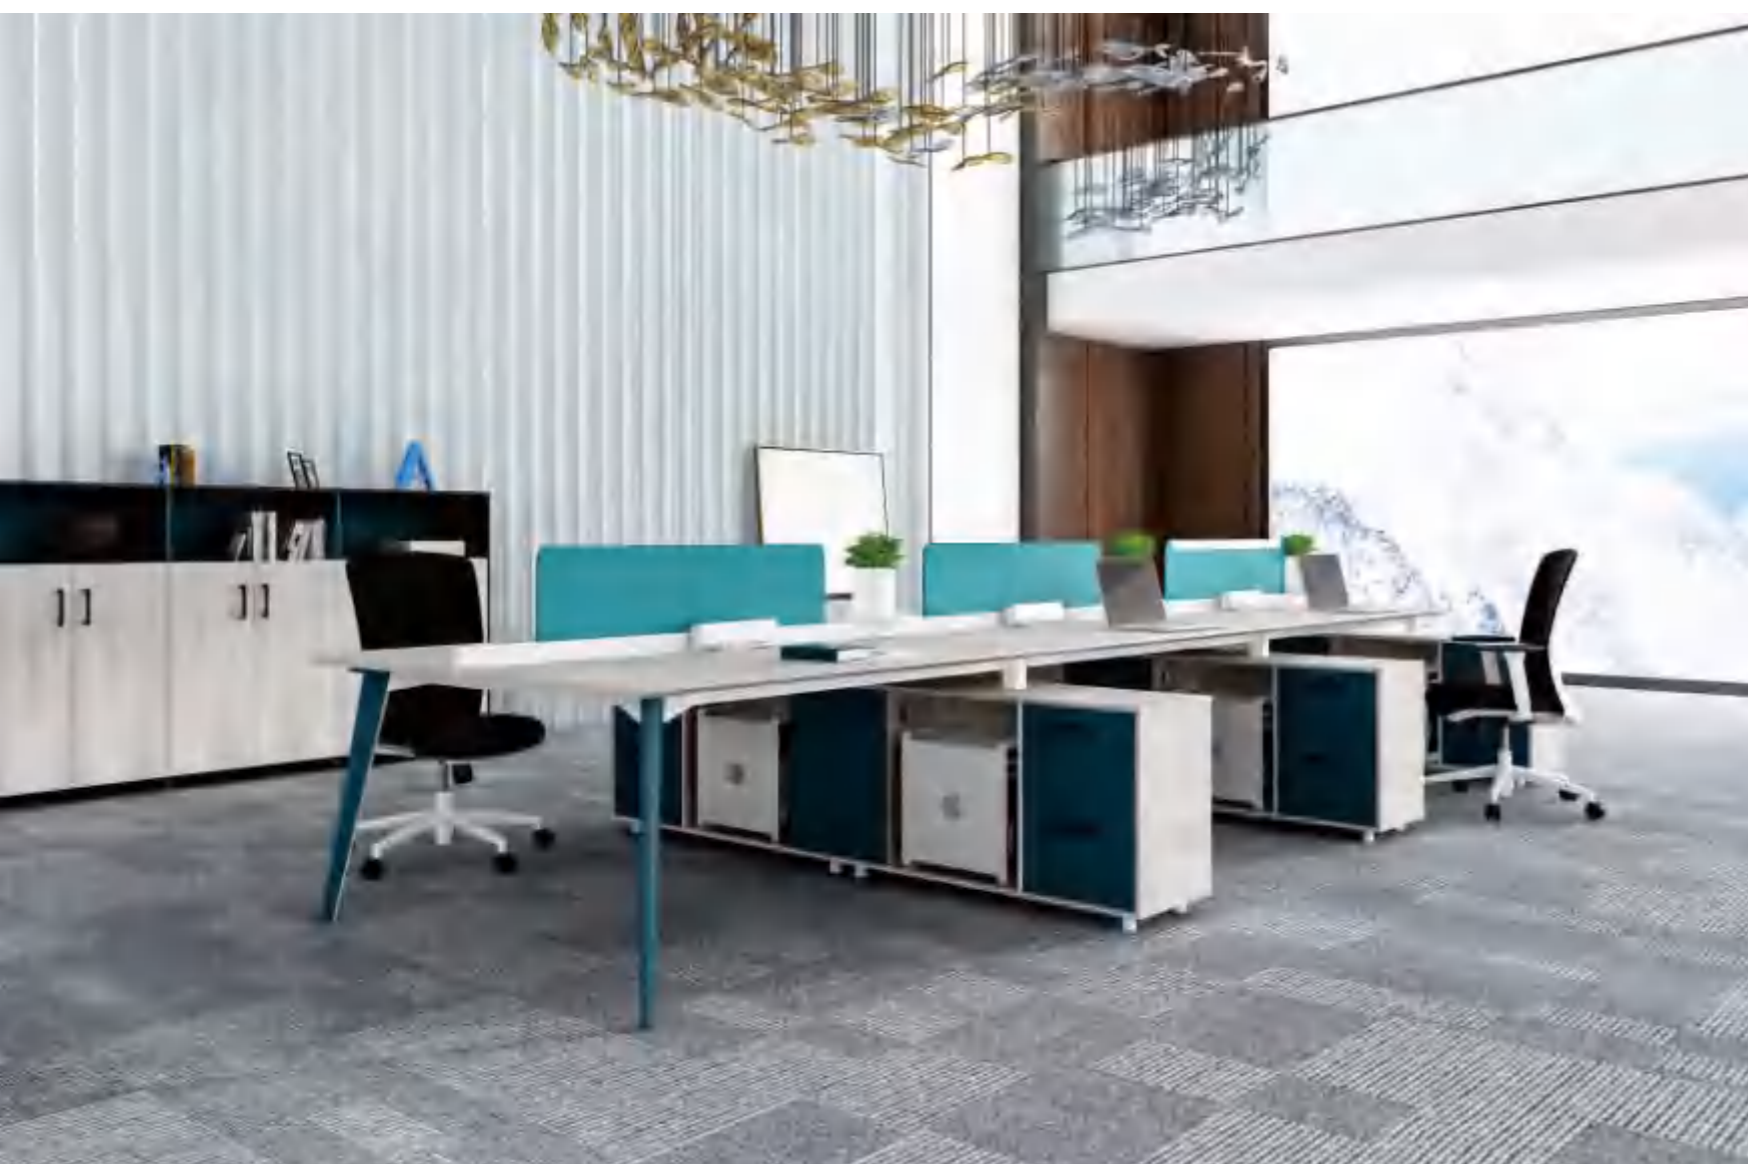

Staff table
Model: RECO-ZYZ-A01-6
size: 3600*2200*1050mm
4200*2200*1050mm

File cabinets
Model: RECO-WJG-A04
size: 800*400*1200mm