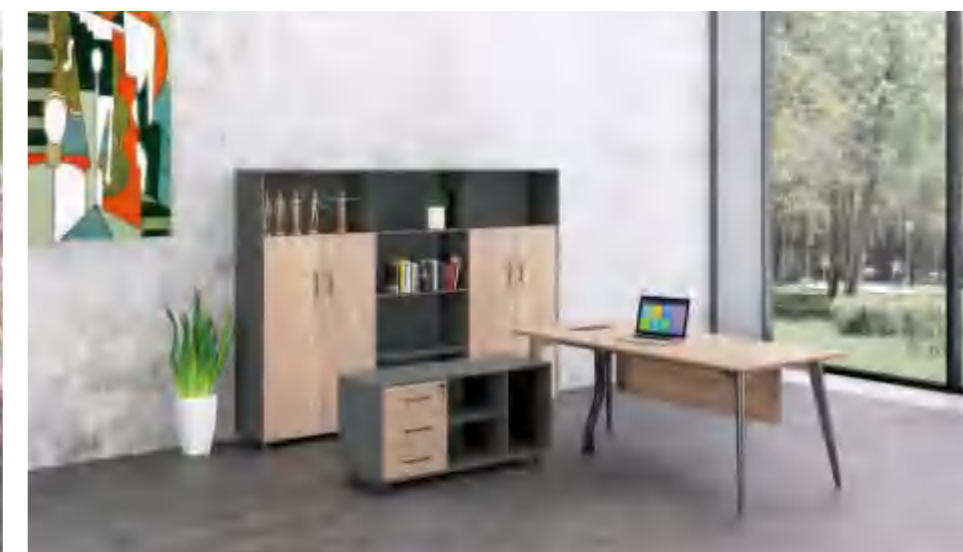

Modern stylish
Make Office Life Innovated

New patent designed metal frame, increase its modern flavour to the product, meet client' s personalization and pursuit of perfection.

Manager desk
Model: RECO-BT-B02
size: 1800*2050*750mm
2000*2100*750mm
2200*2150*750mm

File cabinets
Model: RECO-WJG-B01
size: 2000*400*1800mm
2400*400*1800mm