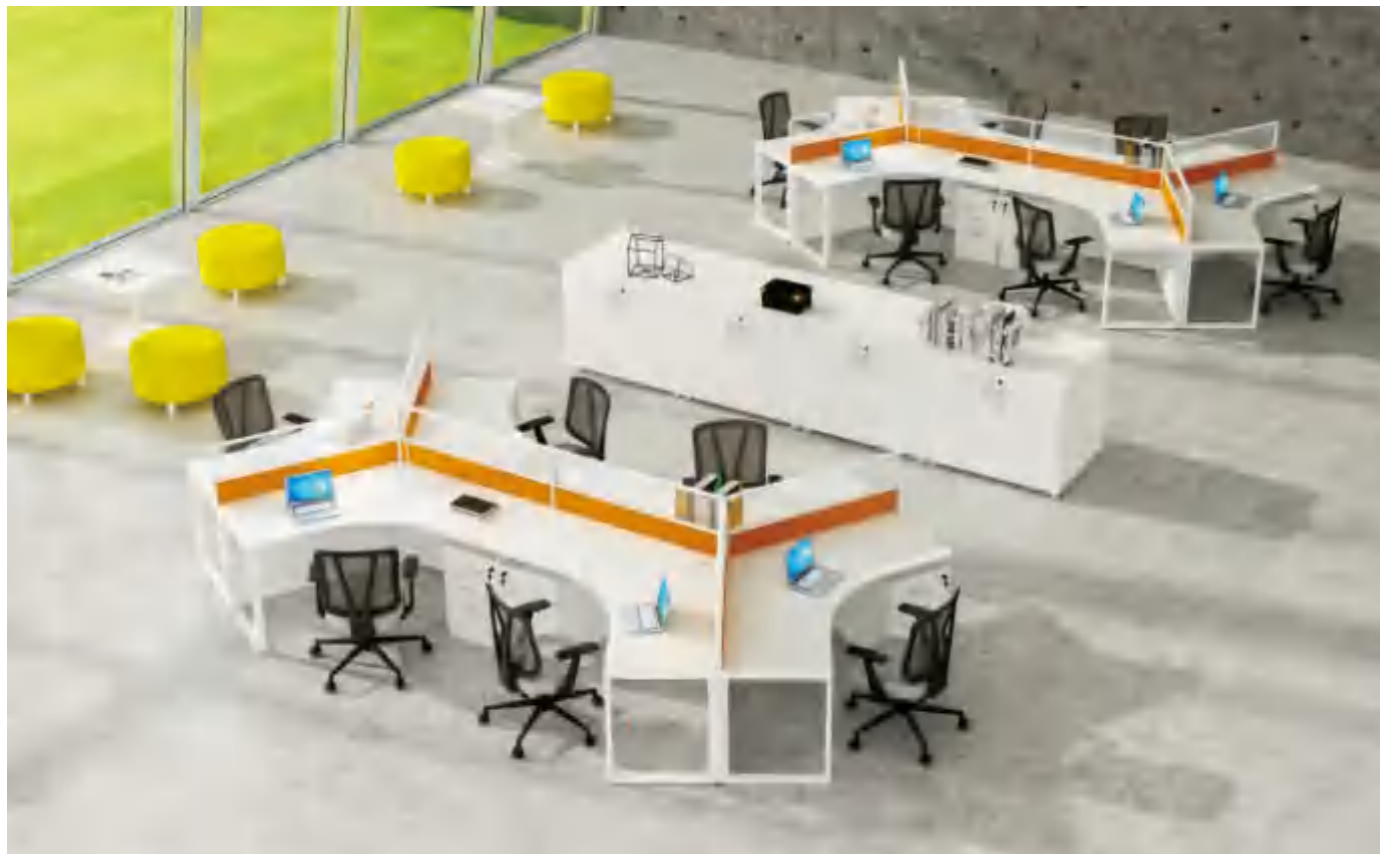

Staff table
Model:ASTON-ZYZ-002
size: 1000/500*1000/500*1200mm
1200/600*1200/600*1200mm

Comprehensive consideration of modern office space, Supplying room furniture solution for small enterprise. The independent wardrobe design closely harmonized with the office daily life. Temporary documents conveniently be collected by the hanging bookshelf design, effectively play the role of cubicle. Also in the need of interactive communication shared, freely switch the modes between cooperative and focused on working.