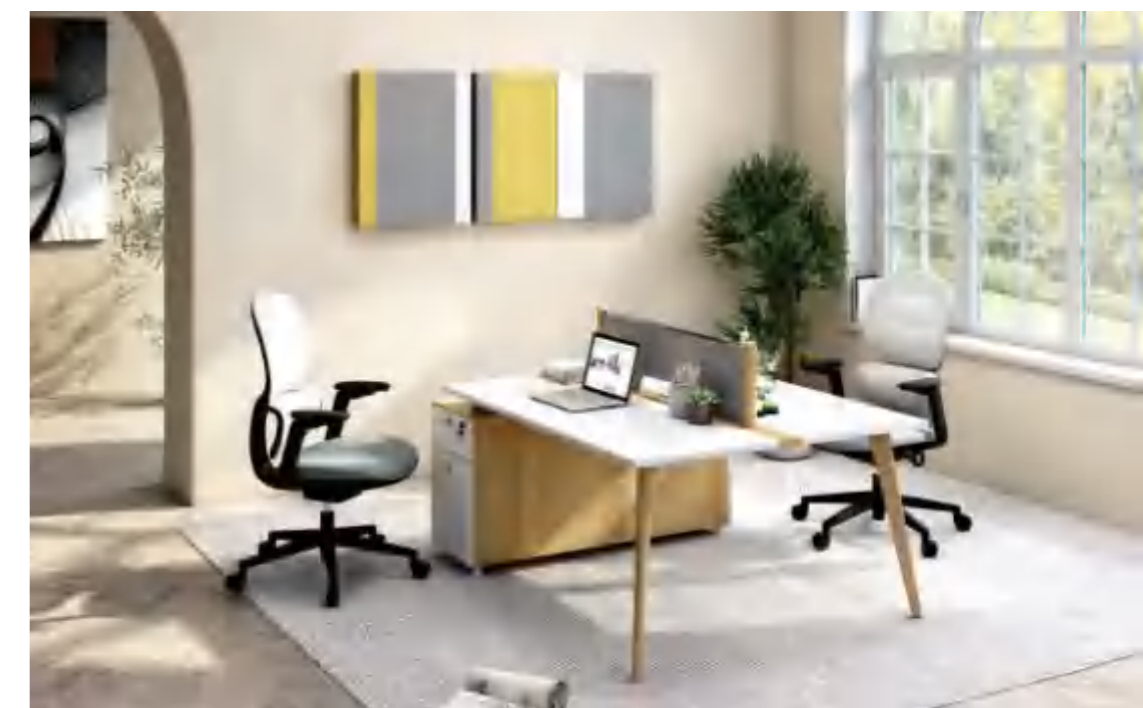

Staff table
Model: RECO-ZYZ-E04-3
size: 1300*1200*1050mm
1500*1200*1050mm