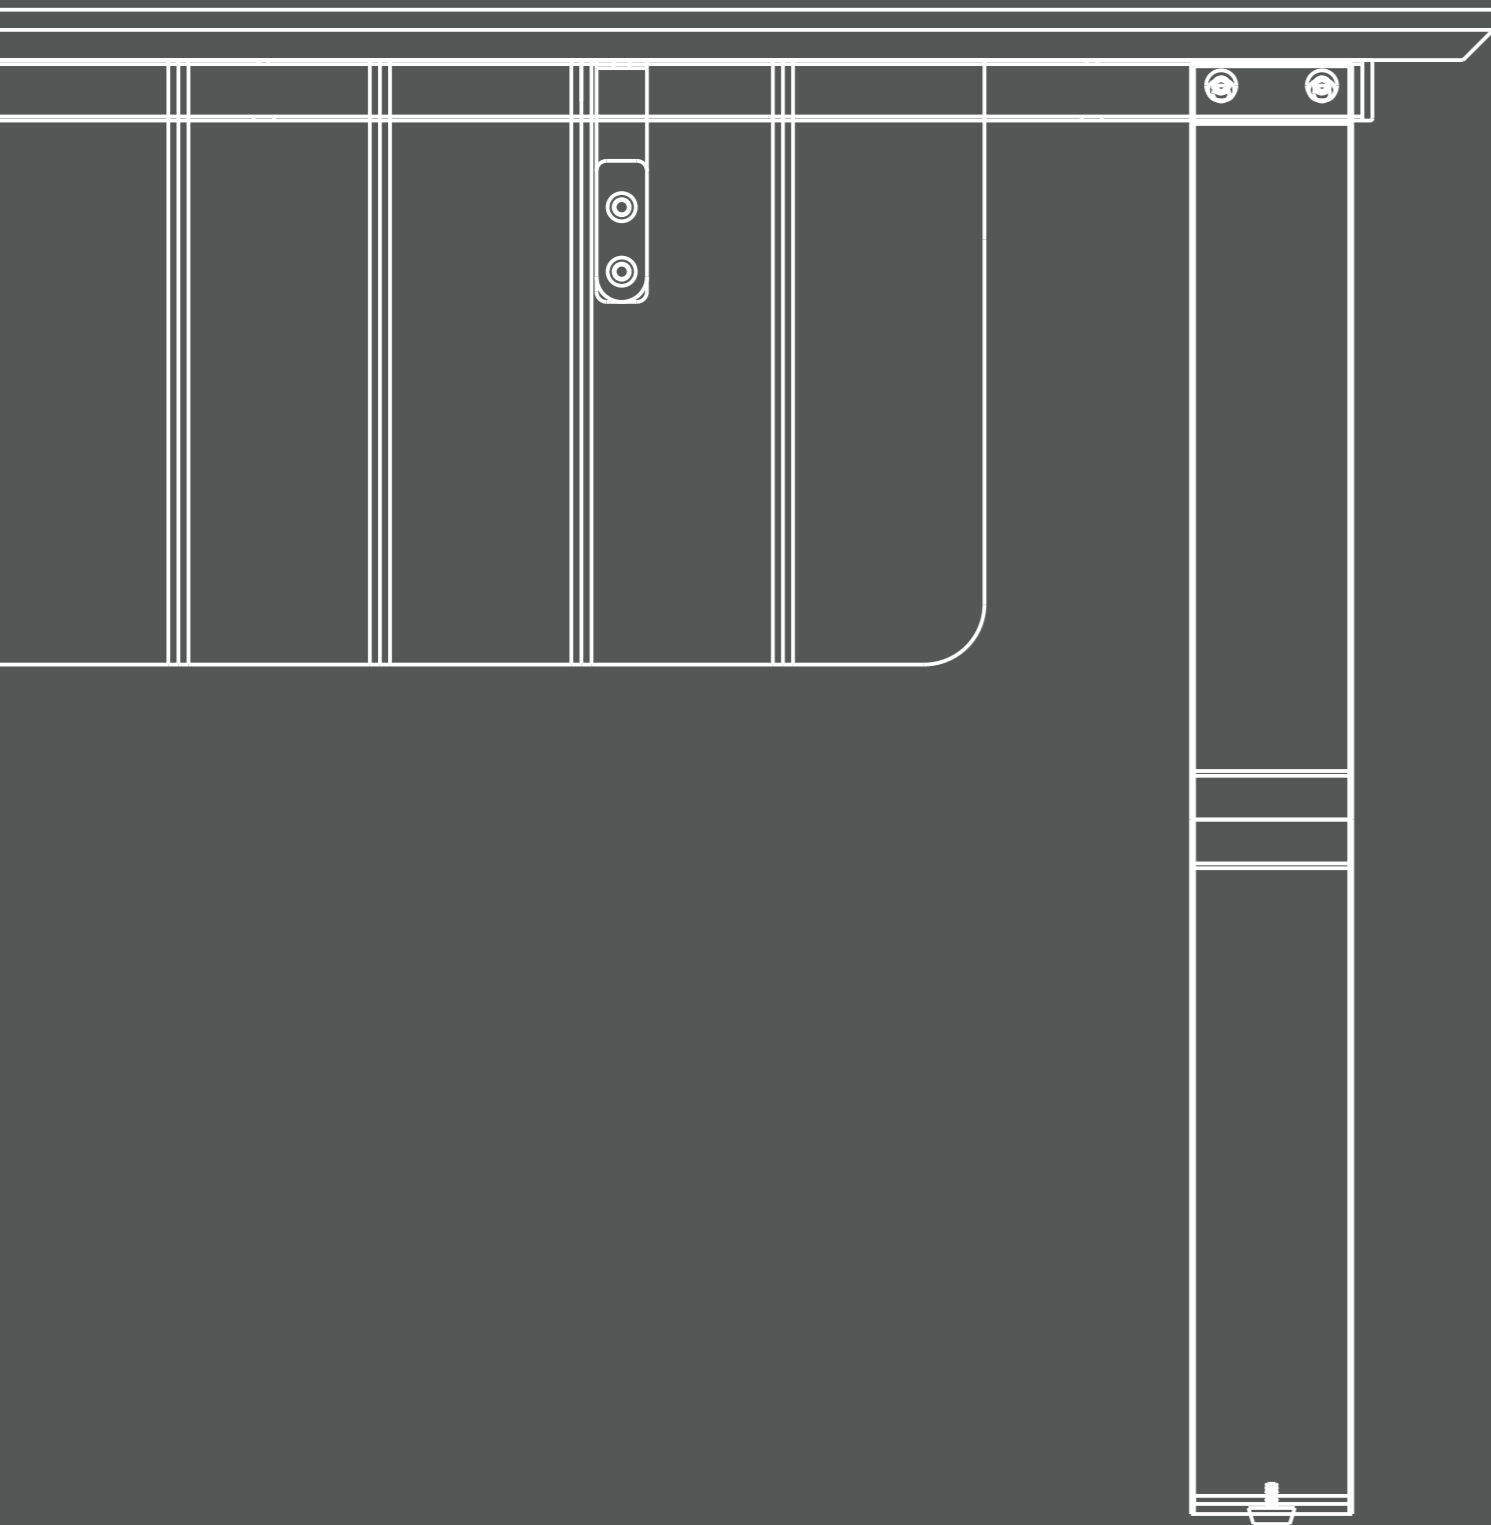

# HEMAN Series

Negotiation Table  
Meet your office style

Manager desk  
Model: HEMAN--BT-001  
size: 1800X1600X750mm  
2000X1600X750mm  
2200X1800X750mm

File cabinets  
Model: HEMAN-WJG-002  
size: 1800X400X1800mm  
2000X400X1800mm  
2200X400X1800mm