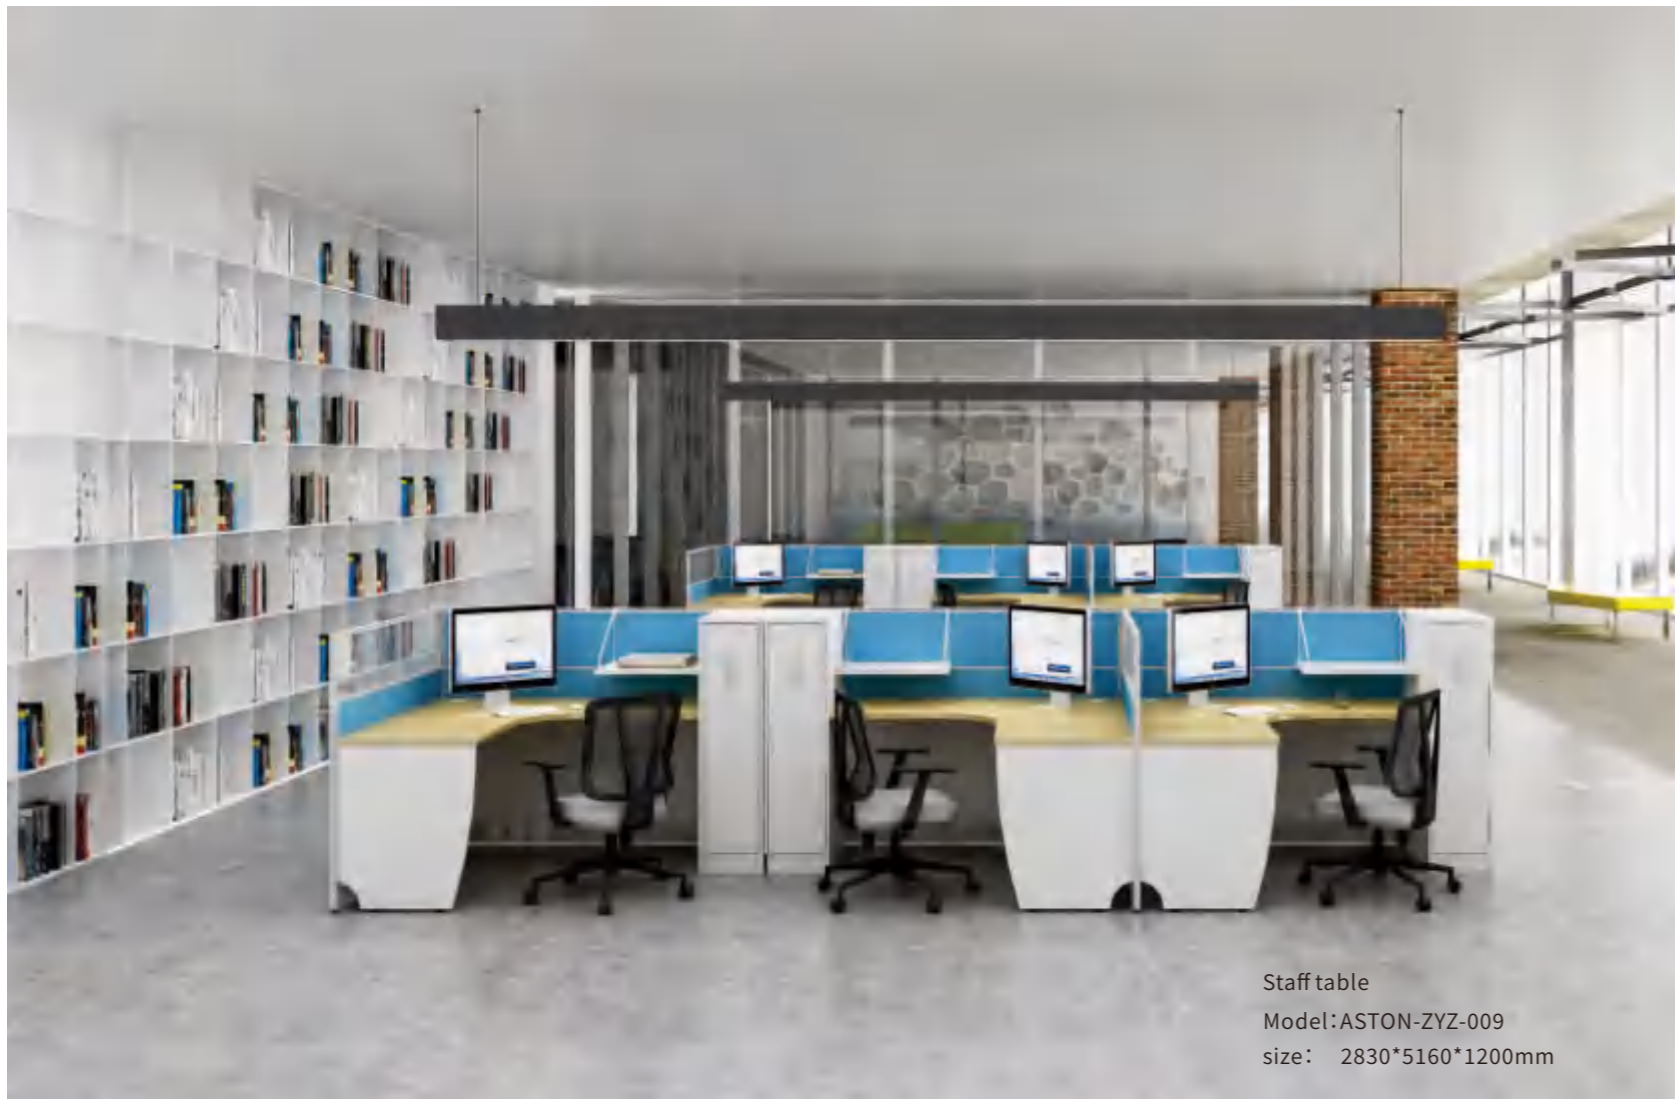

# ASTON

Staff table  
Model:ASTON-ZYZ-007  
size: 2830\*3360\*1200mm

The human-central idea of design.  
Delicate craftsmanship.  
The perfect display shows the excellence.

This special office design enables u focus on your work, eighter the aesthetic design or the super comfort,  
allowing u enjoy a simple true life,