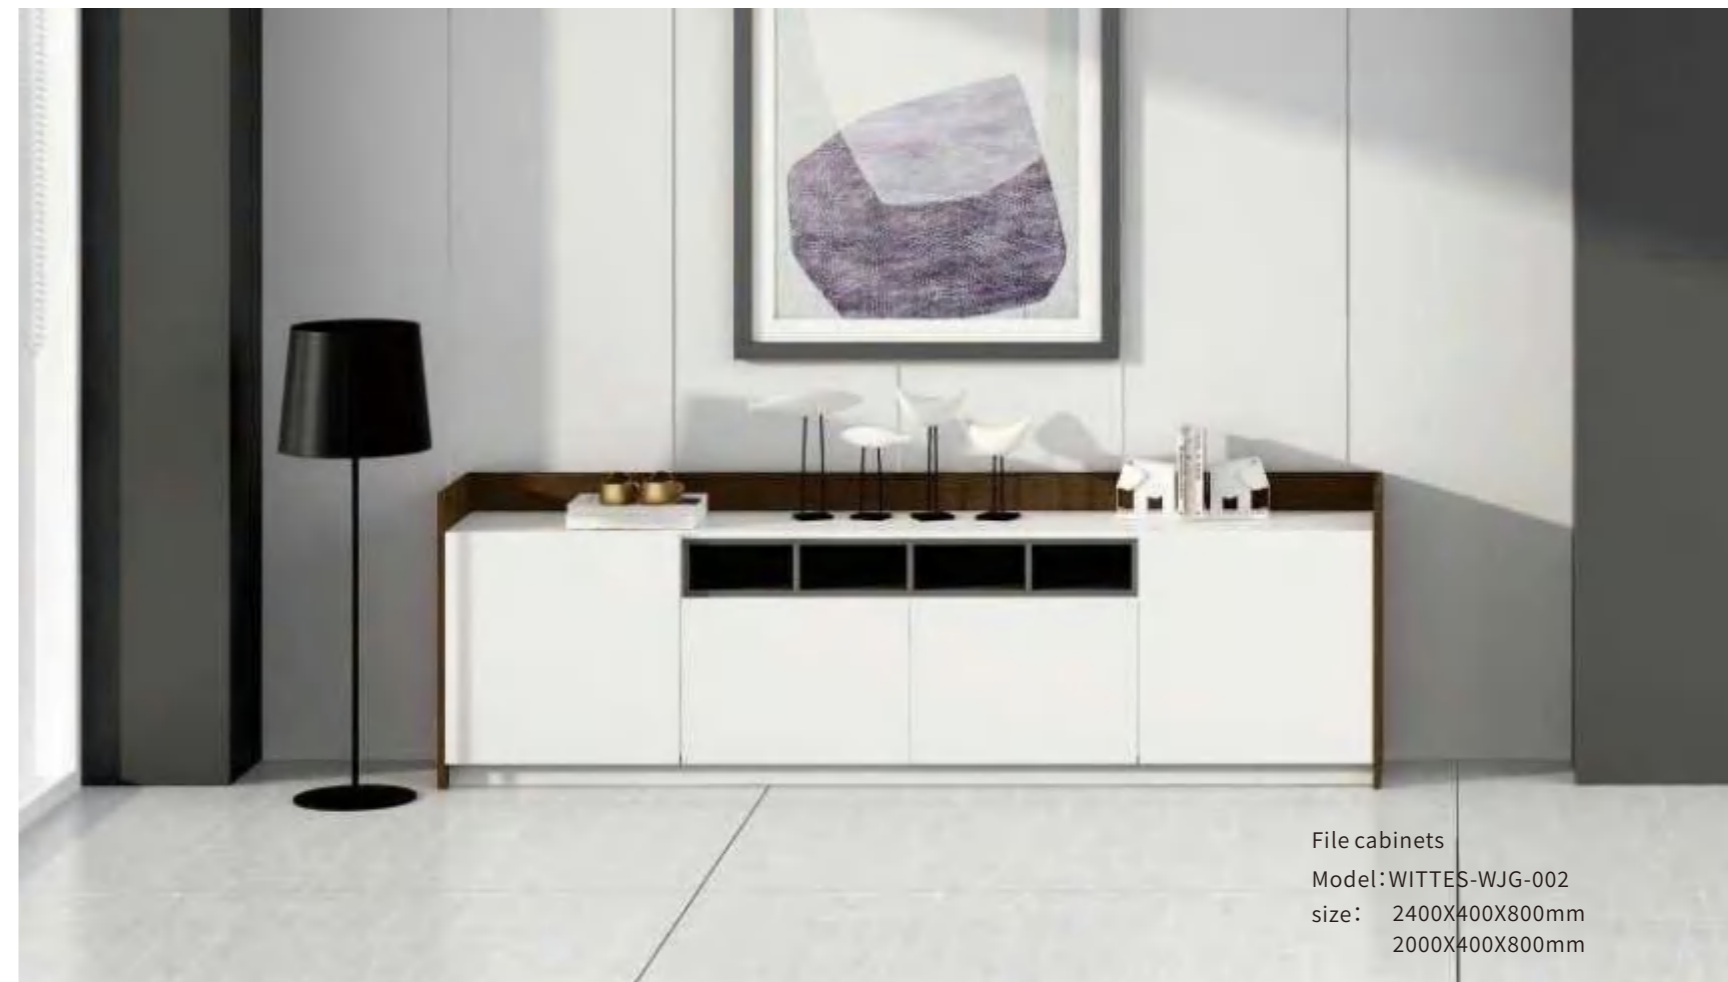

File cabinets
Model: WITTES-WJG-001
size: 2400X400X2000mm
2000X400X2000mm

File cabinets
Model: WITTES-WJG-002
size: 2400X400X800mm
2000X400X800mm