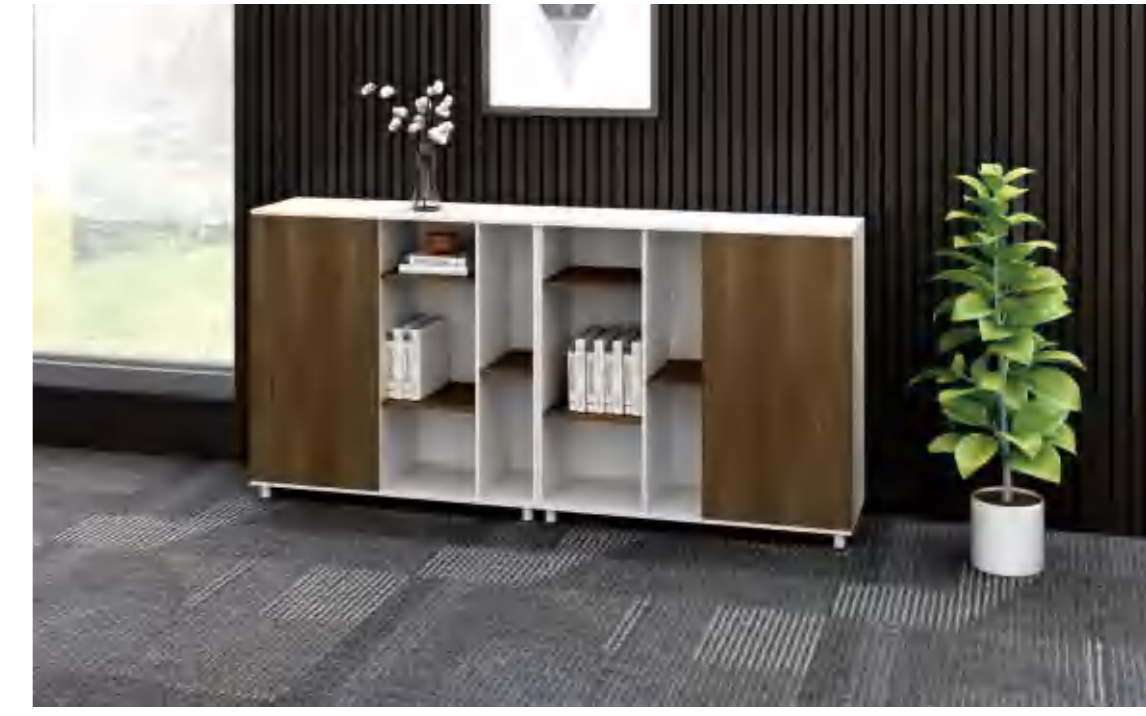

The sound-absorbing board table screen is light, easy to install and easy to put, and the personalized space allows your employees to freely choose and control the working place and working style. Customize their scenery and environmental quality according to actual needs to better support their work, health, efficiency, happiness and participation.