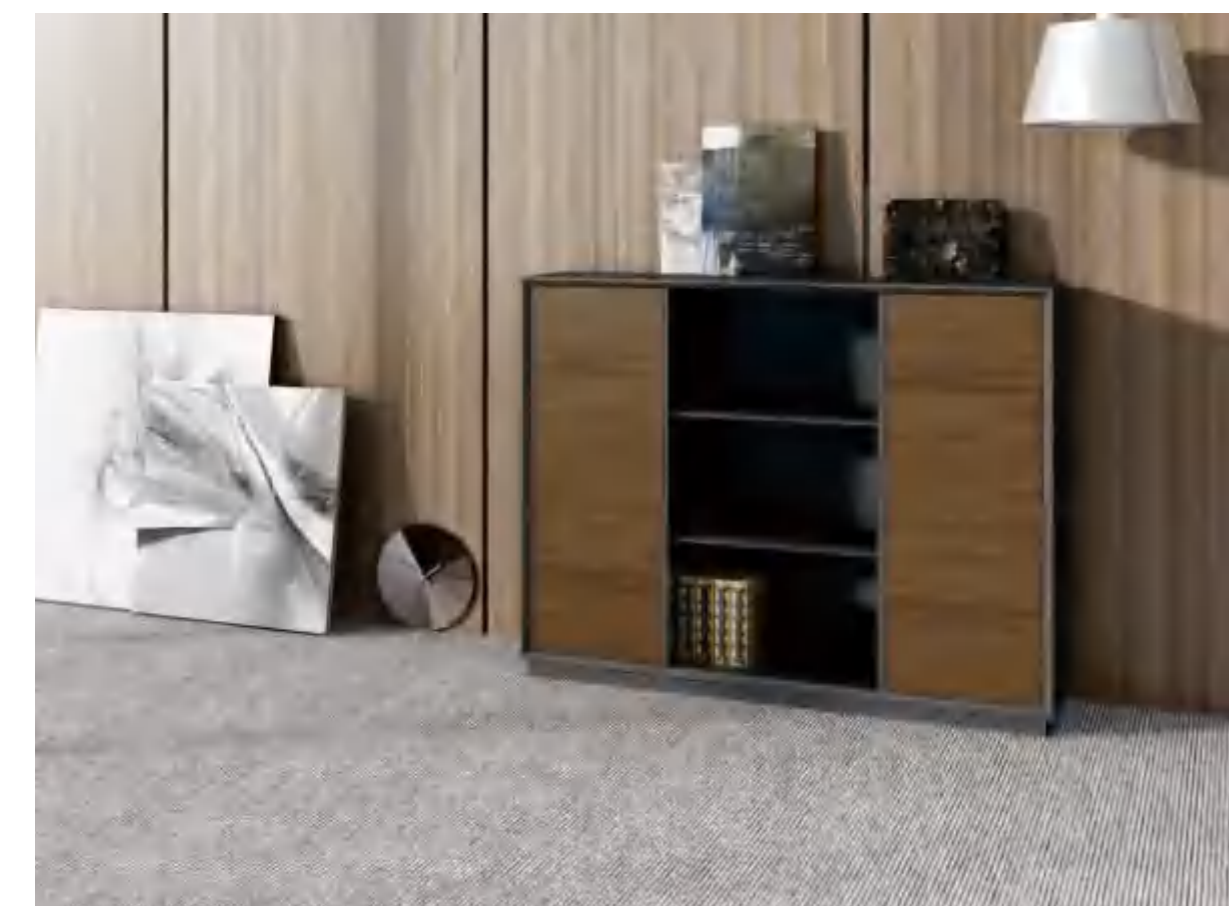

File cabinets
Model: PERRY-WJG-003
size: 1500*400*1200mm
1800*400*1200mm

MFC Color

Spray color