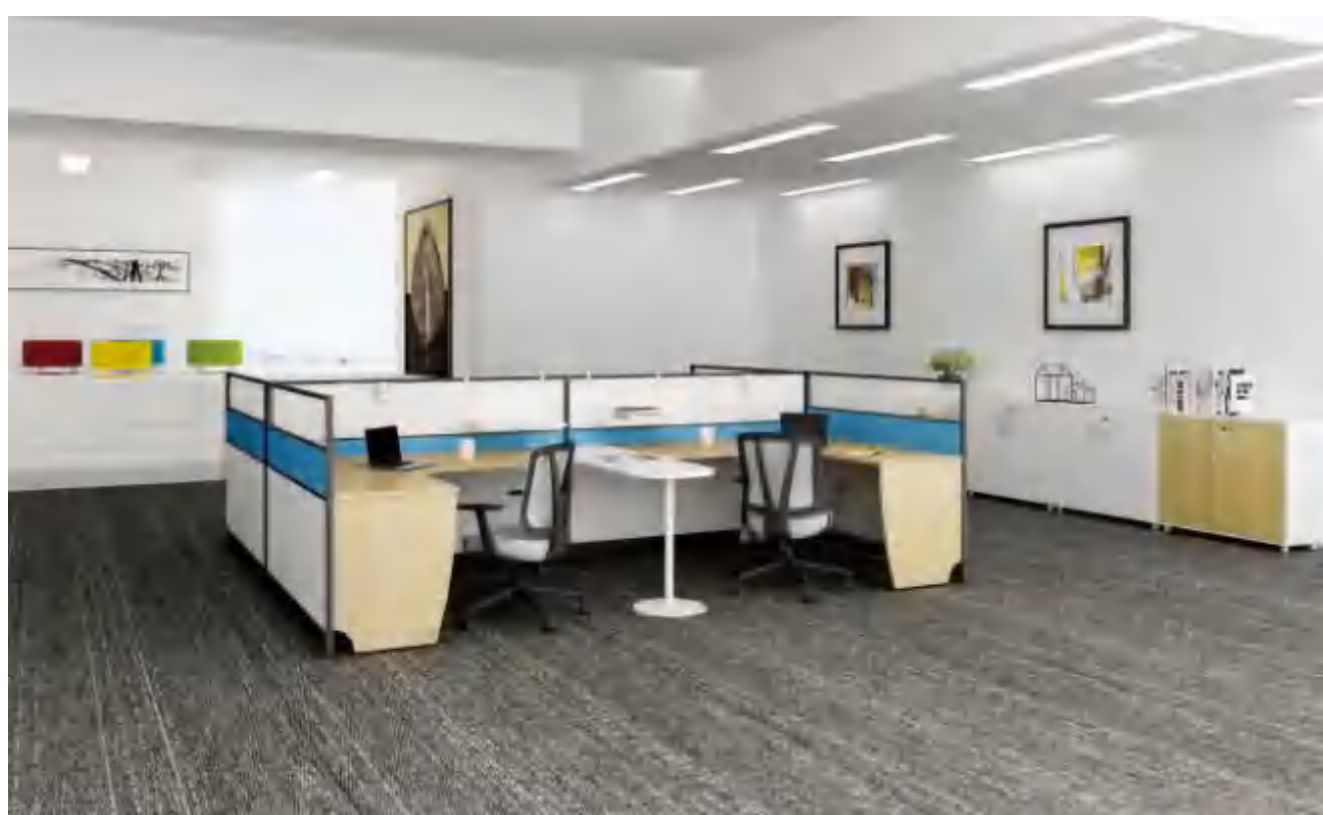

# ASTON

Staff table  
Model:ASTON-ZYZ-007  
size: 2830\*3360\*1200mm

The human-central idea of design.  
Delicate craftsmanship.  
The perfect display shows the excellence.

This special office design enables u focus on your work, eighter the aesthetic design or the super comfort,  
allowing u enjoy a simple true life,