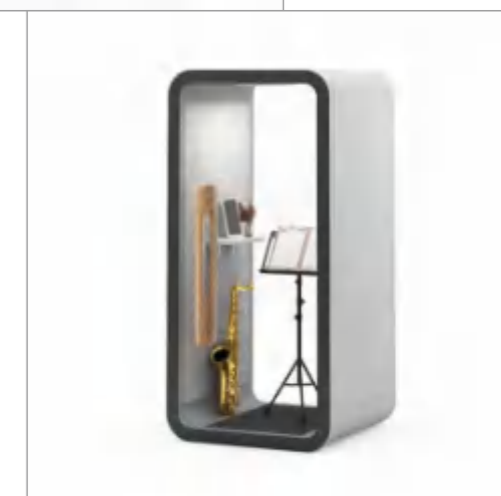

SILENCE BOOTH COLLECTION