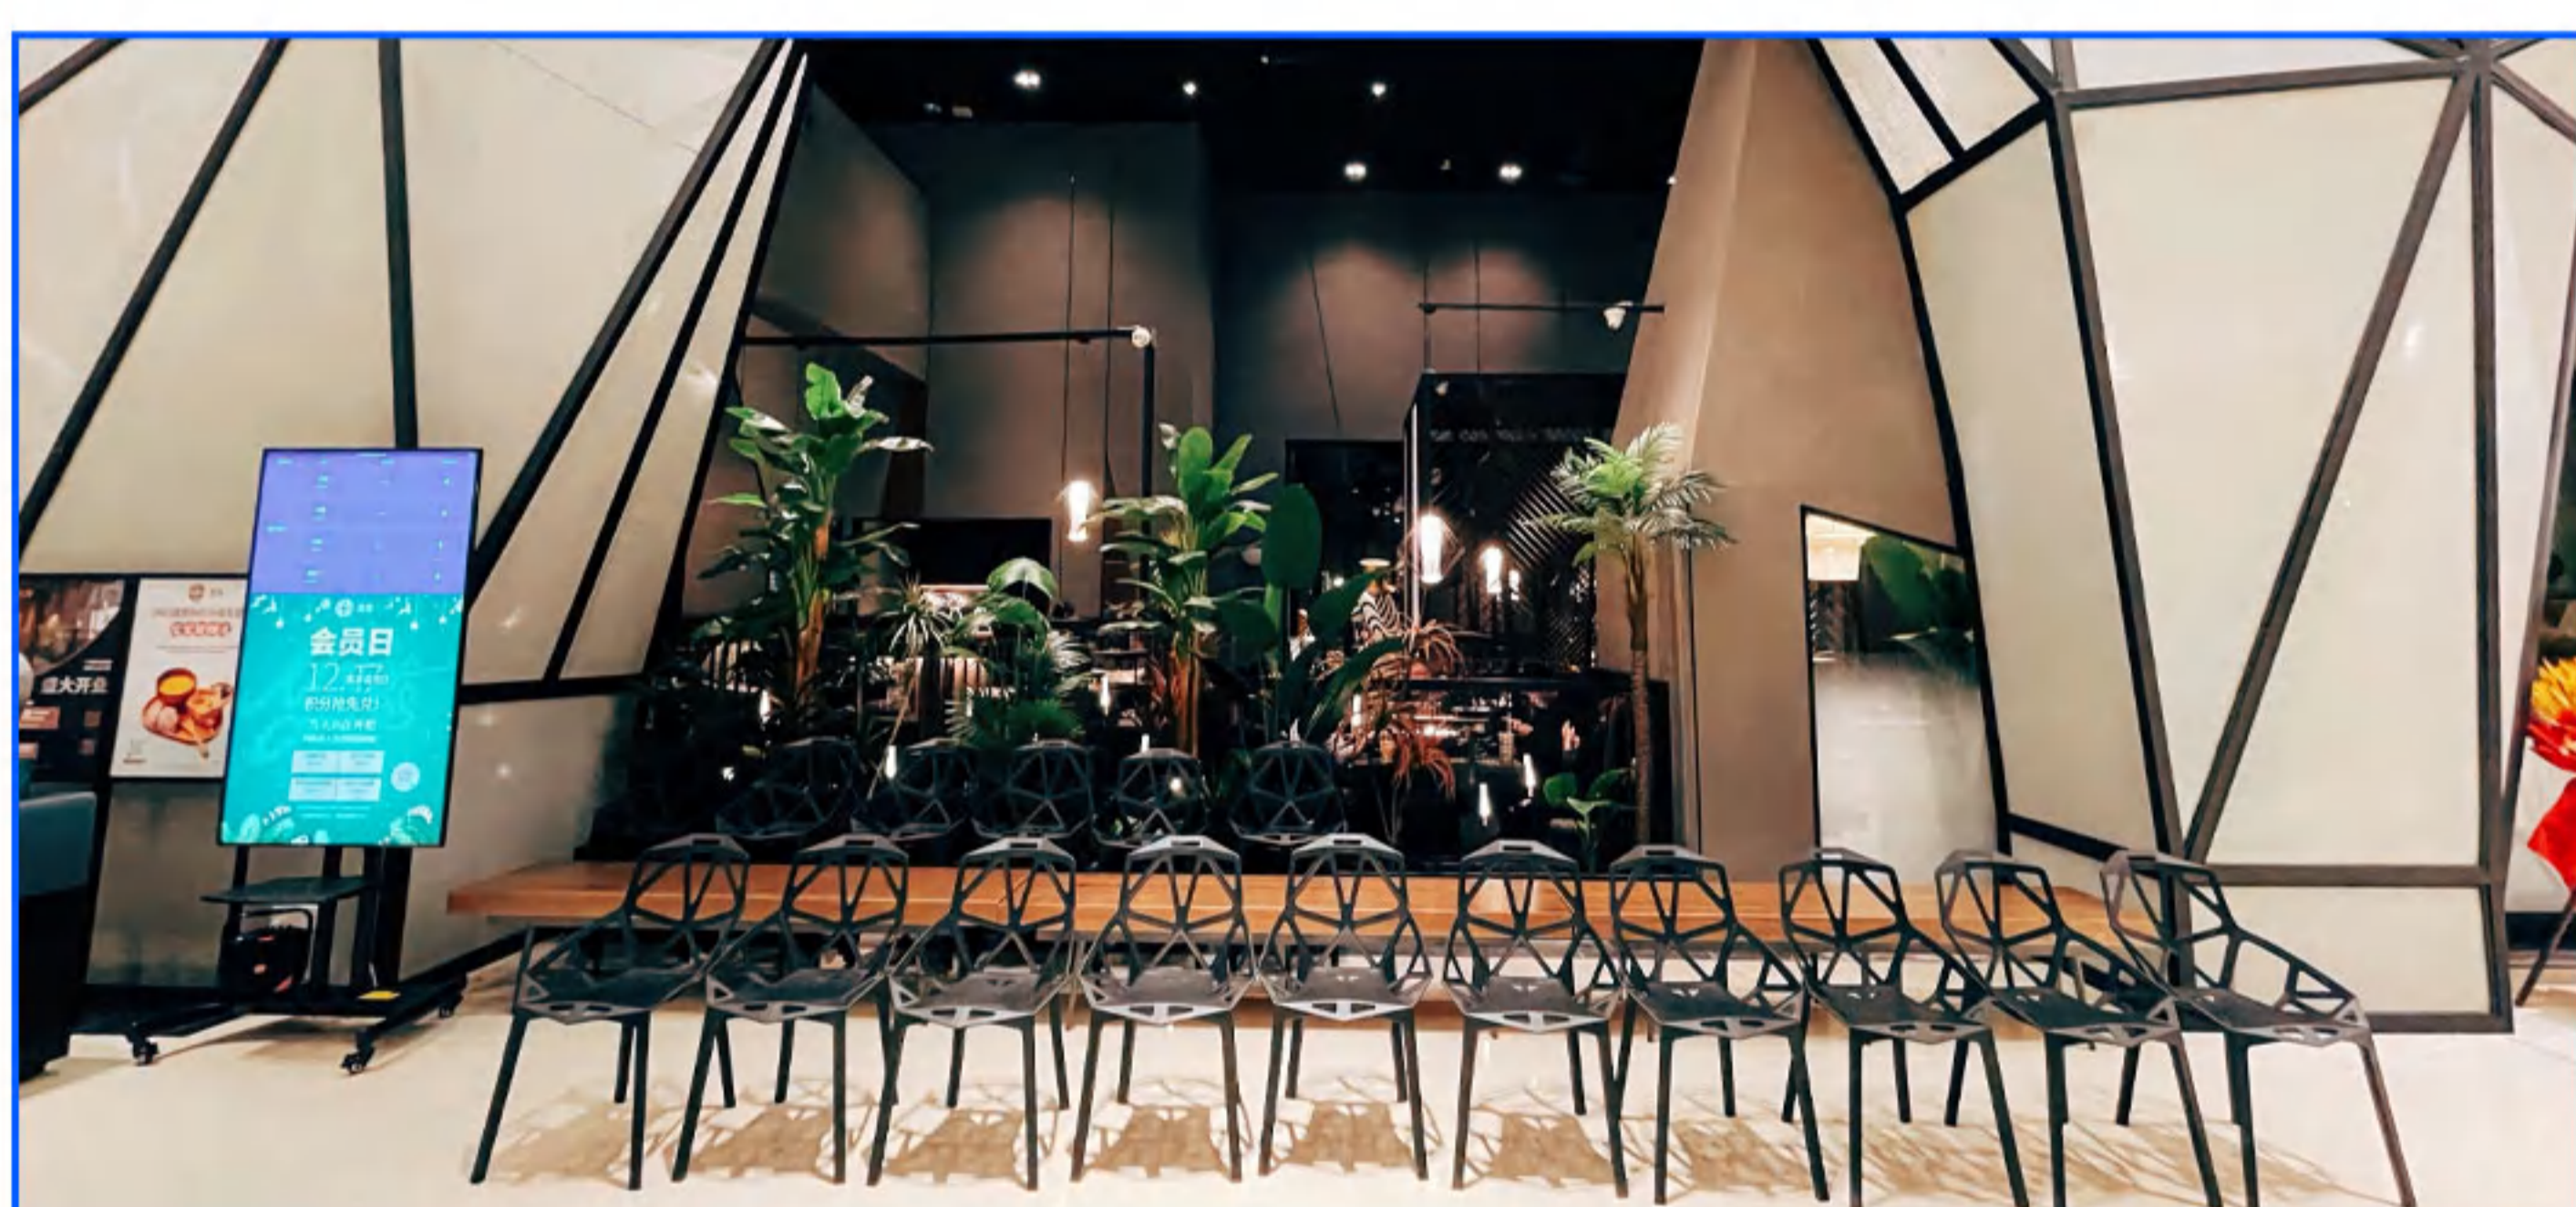

湊湊火锅

地点：广东-深圳