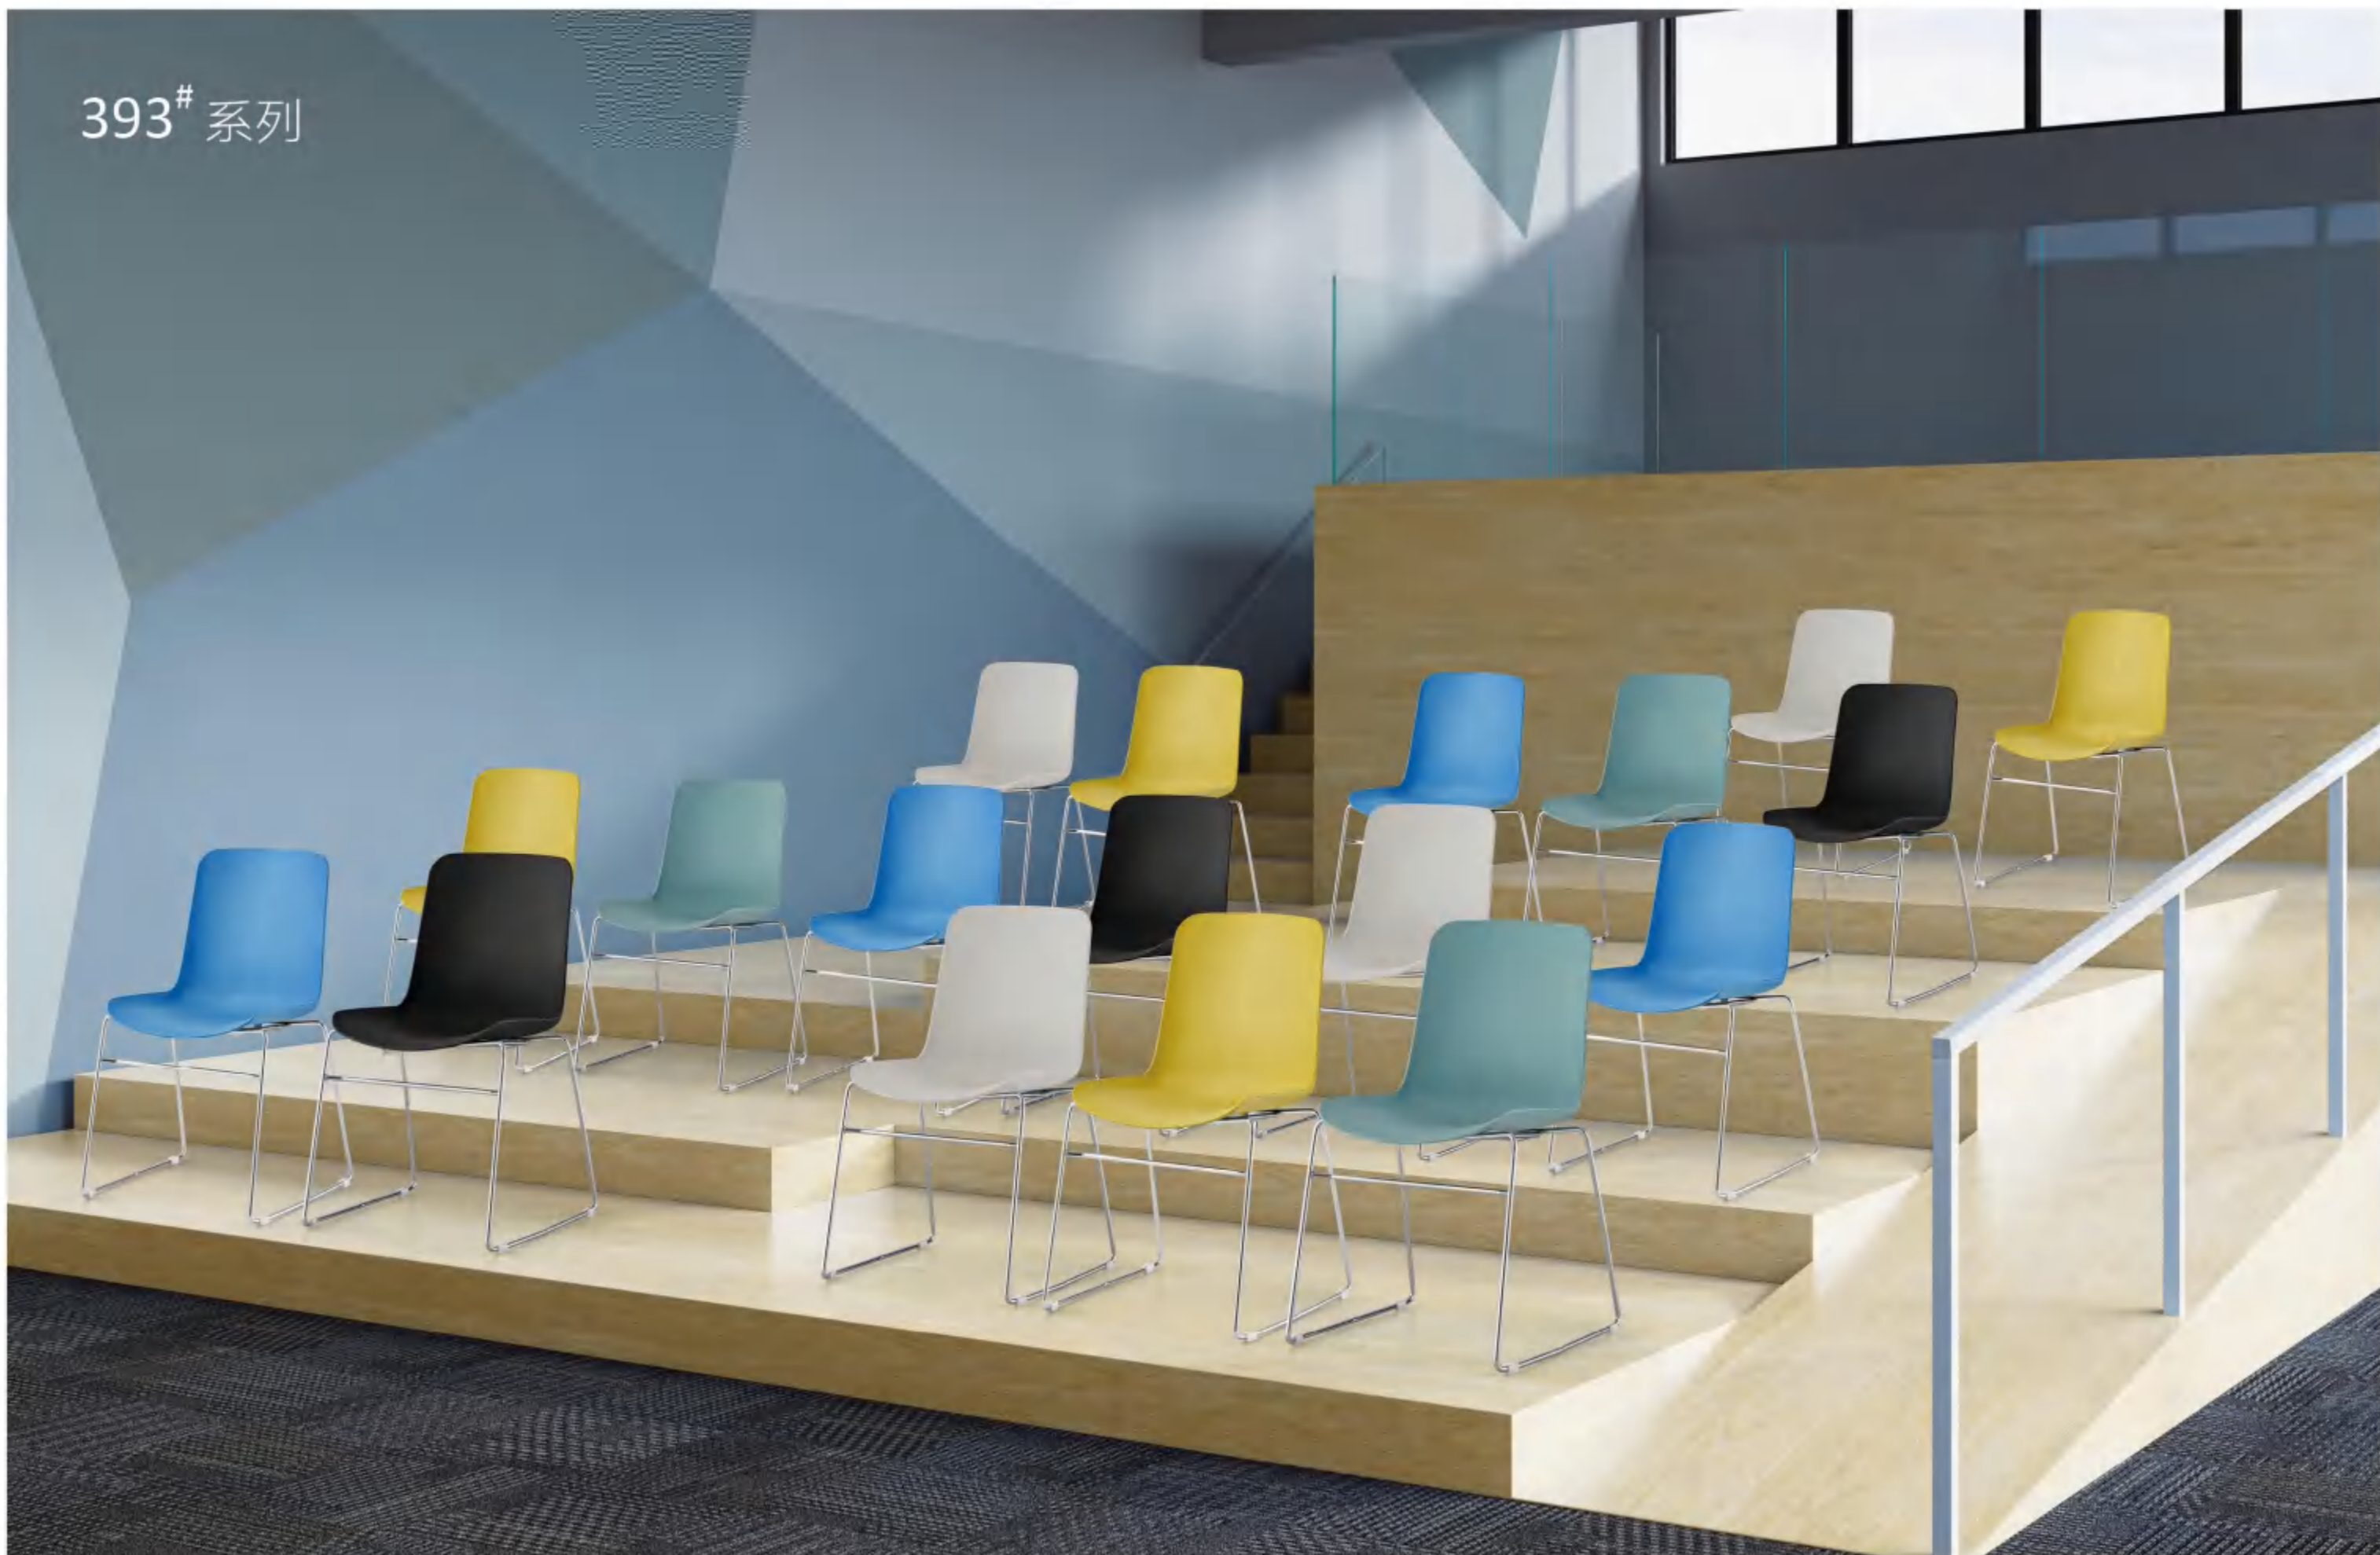

393# 系列

BEYOND SELF DESIGN
YOUR FUTURE
LOCATION

抹茶绿

天空蓝

芥末黄

冷灰白

软碳黑

The four-legged chair can be perfectly used in public spaces. Its uniquely shaped seat back gives users a fitting and comfortable experience. The biggest feature is its unique seat back design. While providing comfortable and safe back support, the curvilinear chair The back can also provide elbow support to meet different moments of sitting.