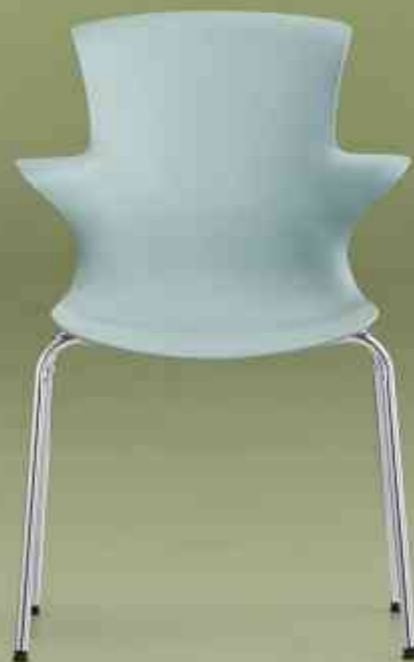

FLOW CHAIR

396# 系列

四脚椅可完美地运用在公共空间。其独特造型的椅背给予使用者贴合且舒适的体验，最大的特色在于其独具匠心的椅背设计，在提供舒适安全背部支撑的同时，曲线的椅背也可以提供肘部支撑，满足不同的时刻的坐姿。

The four-legged chair can be perfectly used in public spaces. Its uniquely shaped seat back gives users a fitting and comfortable experience. The biggest feature is its unique seat back design. While providing comfortable and safe back support, the curvilinear chair The back can also provide elbow support to meet different moments of sitting.