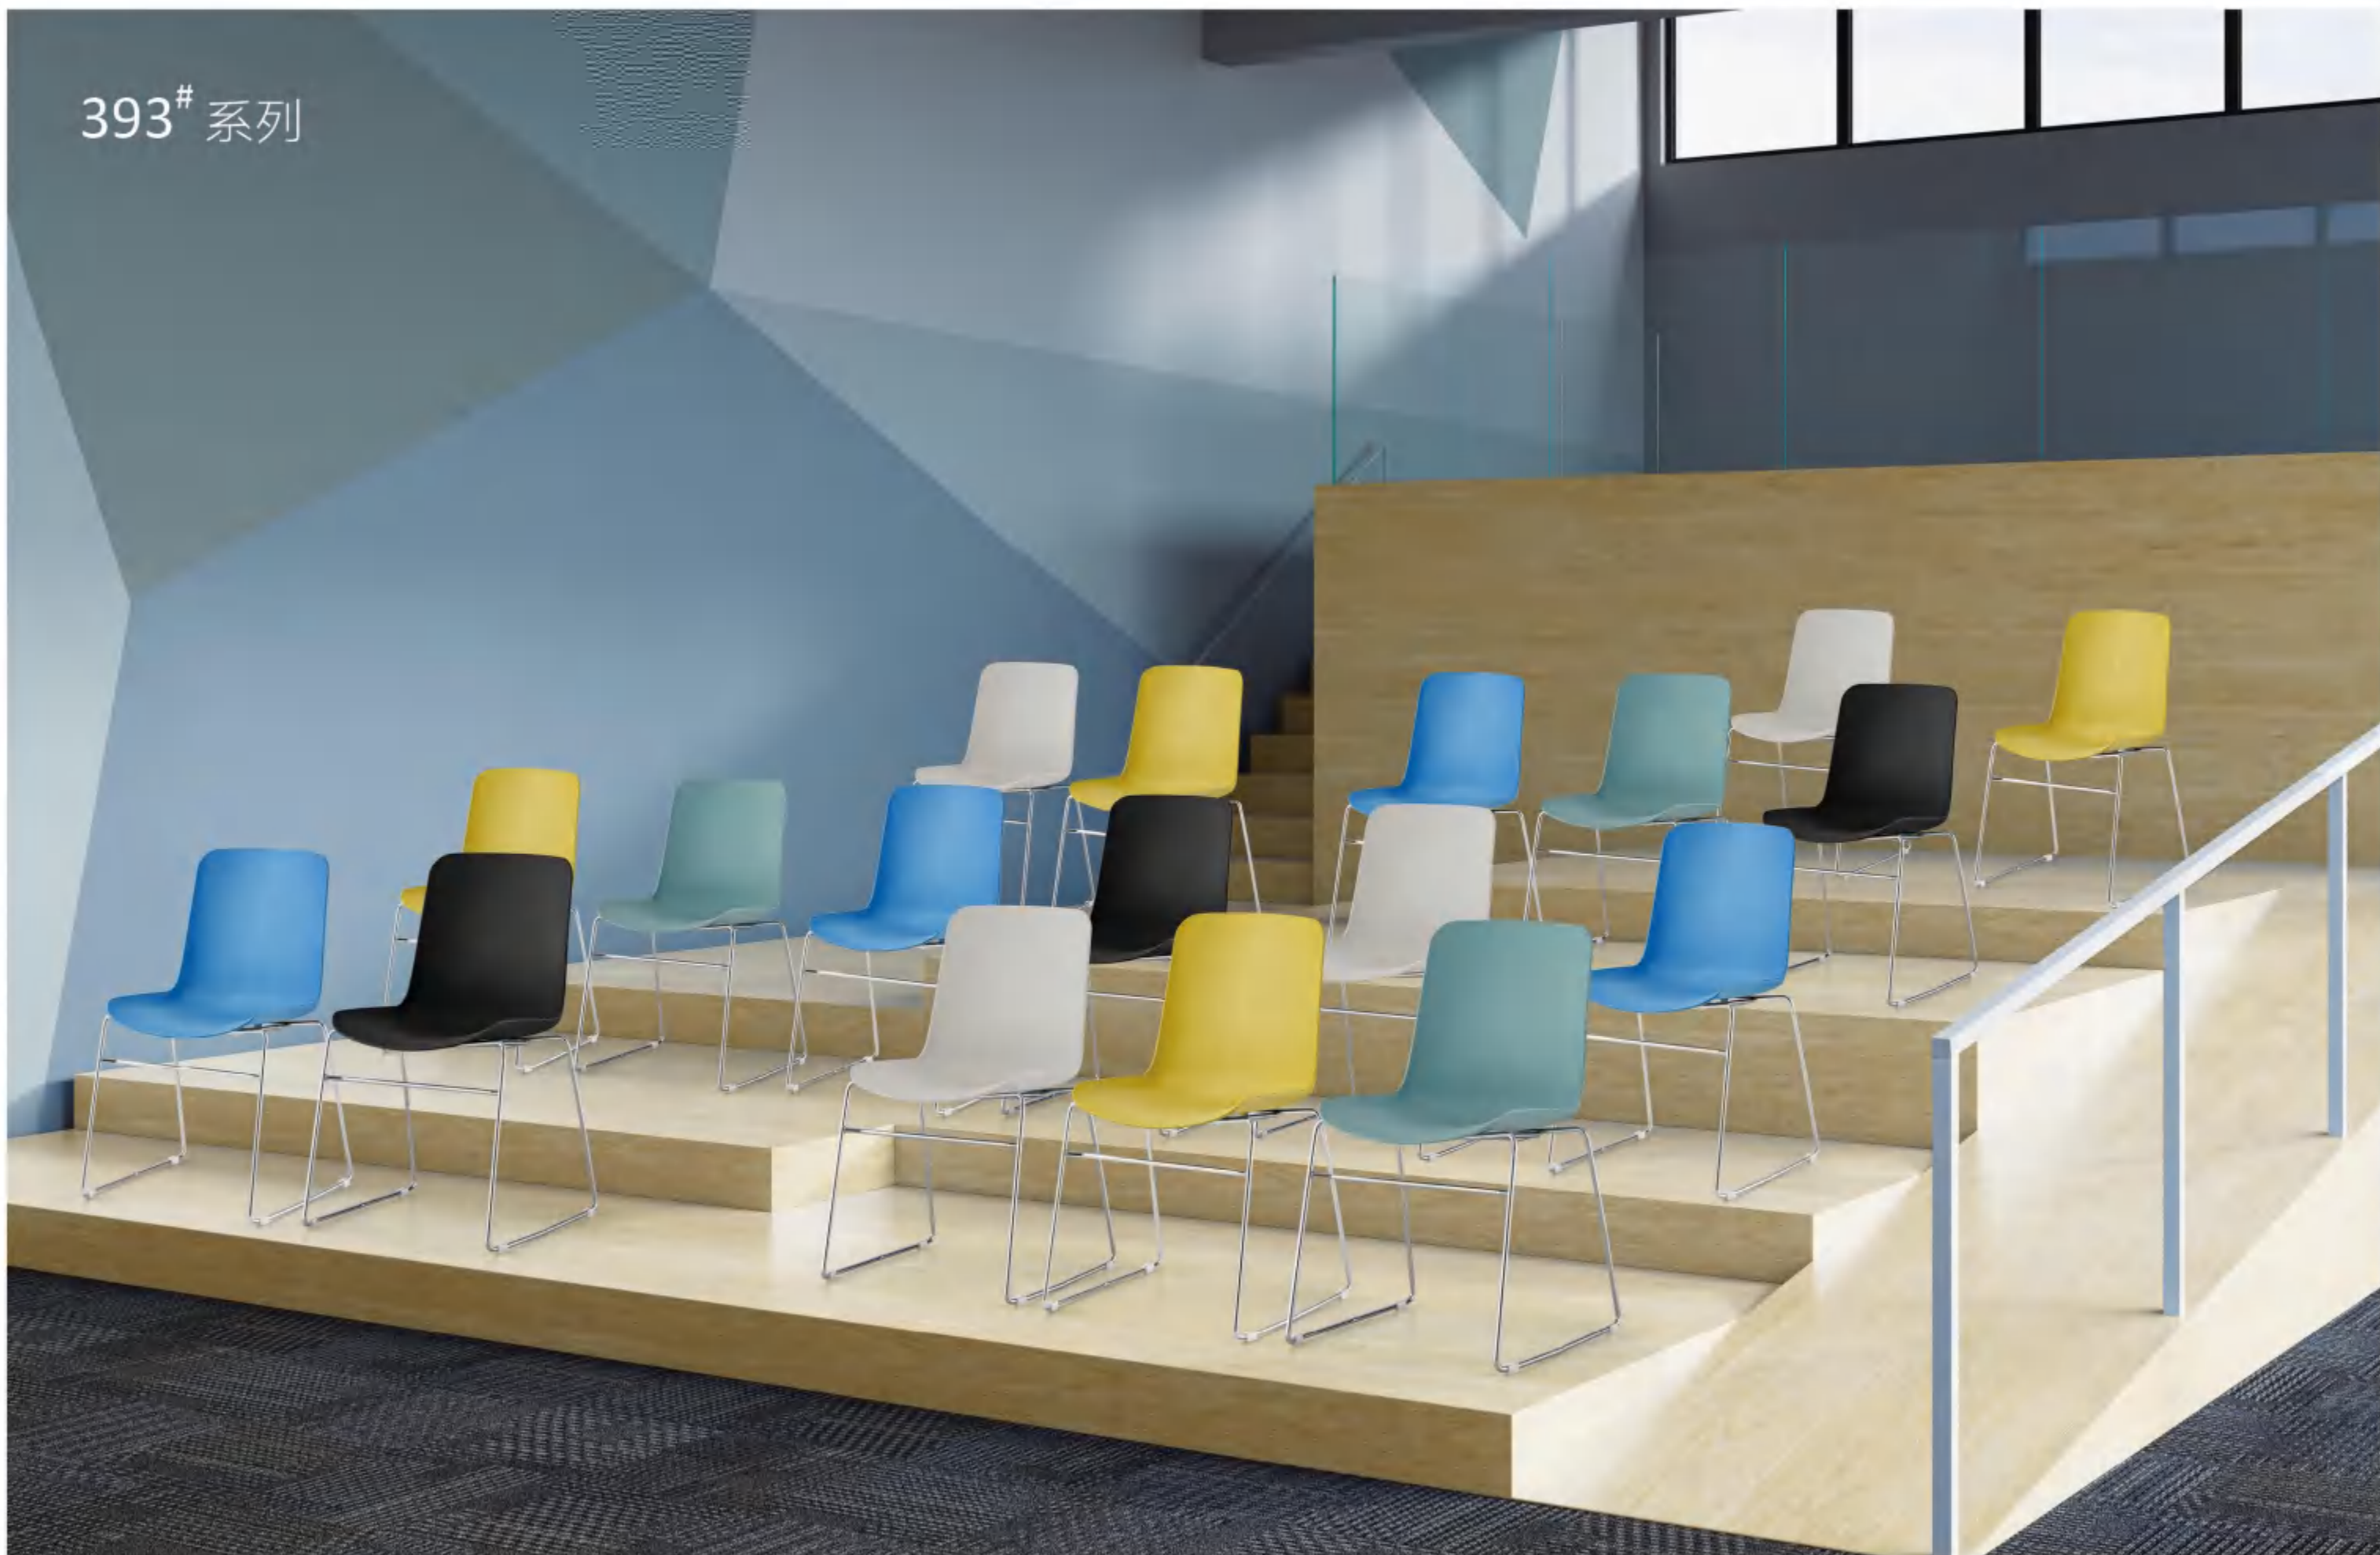

393# 系列

393# 系列

抹茶绿

天空蓝

芥末黄

冷灰白

软碳黑

The four-legged chair can be perfectly used in public spaces. Its uniquely shaped seat back gives users a fitting and comfortable experience. The biggest feature is its unique seat back design. While providing comfortable and safe back support, the curvilinear chair The back can also provide elbow support to meet different moments of sitting.