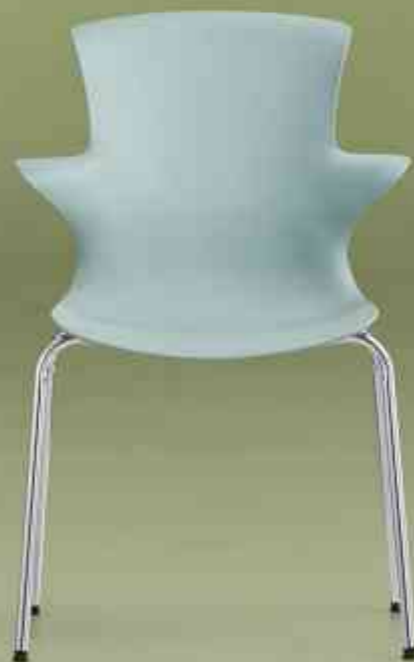

**LIGHT UP THE
BEAUTY OF SPACE**

点亮空间之美

396# 系列

FASHION CHAIR

FLOW CHAIR

396# 系列

四脚椅可完美地运用在公共空间。其独特造型的椅背给予使用者贴合且舒适的体验，最大的特色在于其独具匠心的椅背设计，在提供舒适安全背部支撑的同时，曲线的椅背也可以提供肘部支撑，满足不同的时刻的坐姿。

The four-legged chair can be perfectly used in public spaces. Its uniquely shaped seat back gives users a fitting and comfortable experience. The biggest feature is its unique seat back design. While providing comfortable and safe back support, the curvilinear chair The back can also provide elbow support to meet different moments of sitting.