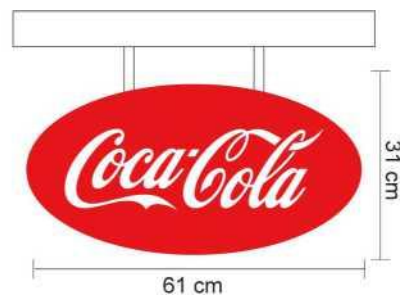

SCALE  
15%

50 CM WIDE

Branded Outdoor Sign  
品牌吸塑灯箱

MEDIA STORE LLC

MEDIA STORE LLC

Hanging Outdoor Sign  
悬挂吸塑灯箱

VIEW

98cm