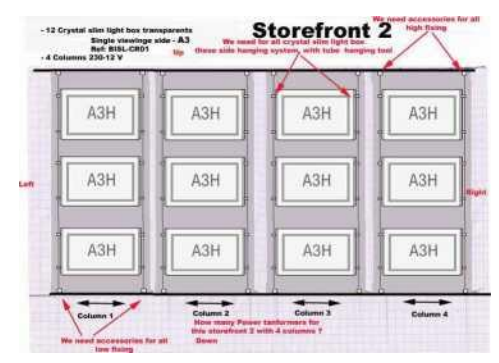

CRYSTAL LED LIGHT BOX