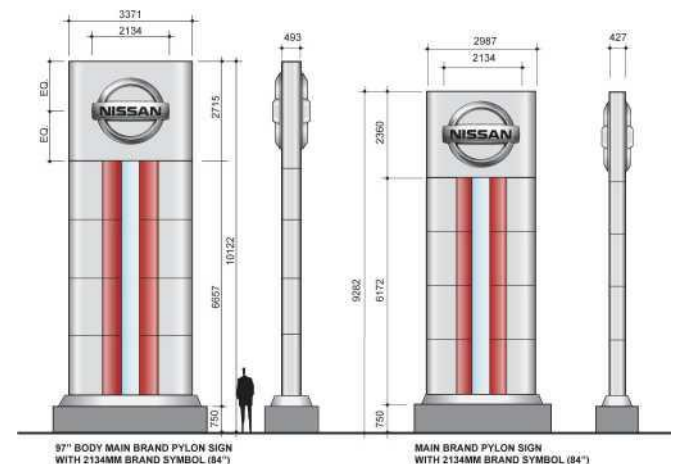

# OUTDOOR PYLON SIGN

户外立柱灯箱

Gas Station Pylon Sign

加油站立柱

ATM Kiosks

银行ATM柜

Auto Pylon Sign  
汽车标识立柱

37" BODY MAIN BRAND PYLON SIGN WITH 2134MM BRAND SYMBOL (84")