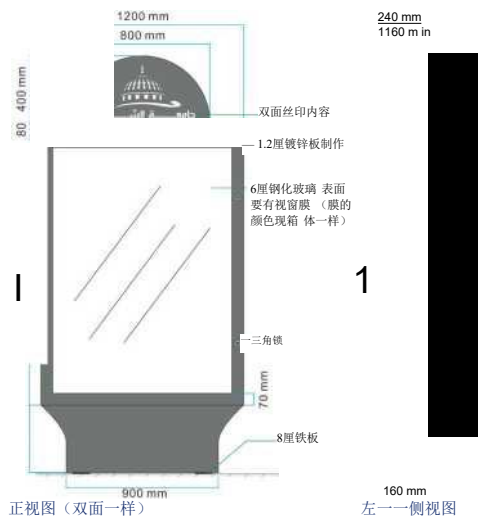

BILLBOARD

立式灯箱