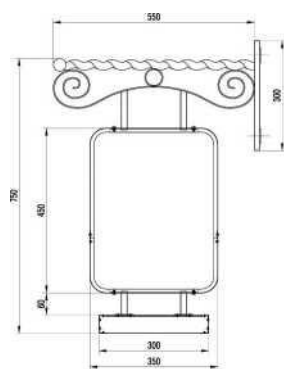

SCALE  
15%

50 CM WIDE

Branded Outdoor Sign  
品牌吸塑灯箱

MEDIA STORE LLC

MEDIA STORE LLC

Hanging Outdoor Sign  
悬挂吸塑灯箱

VIEW

98cm

47.5

10.5

creme du moulin

65cm

.8

50cm

50cm

61cm

33cm

38.7cm

38.7cm