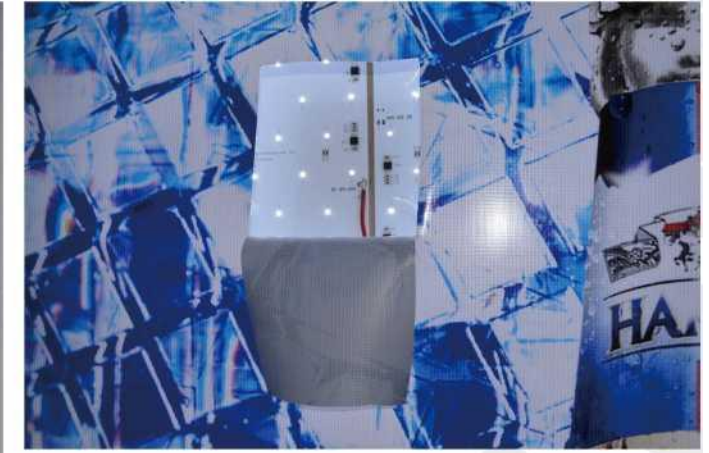

FLEX BANNER LIGHT BOX

拉布灯箱