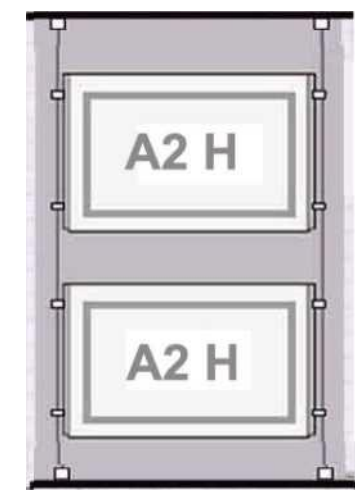

CRYSTAL LED LIGHT BOX