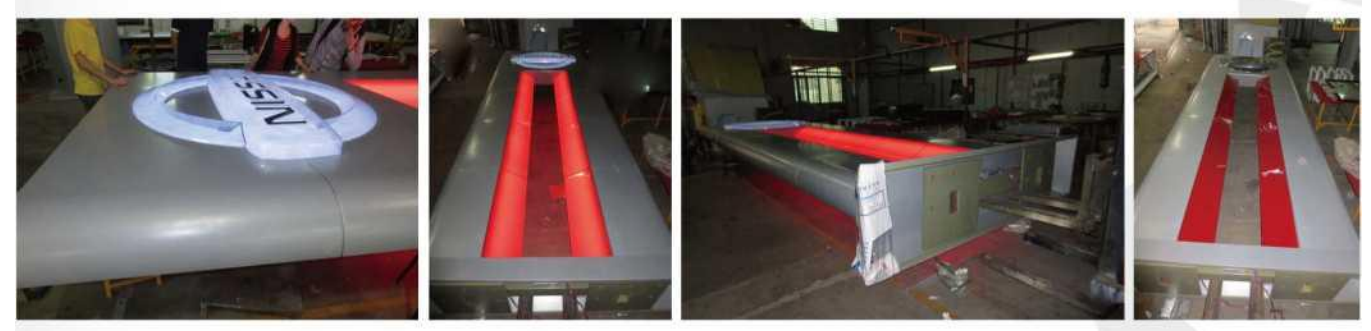

# OUTDOOR PYLON SIGN

户外立柱灯箱

Gas Station Pylon Sign

加油站立柱

ATM Kiosks

银行ATM柜

Auto Pylon Sign  
汽车标识立柱

37" BODY MAIN BRAND PYLON SIGN WITH 2134MM BRAND SYMBOL (84")