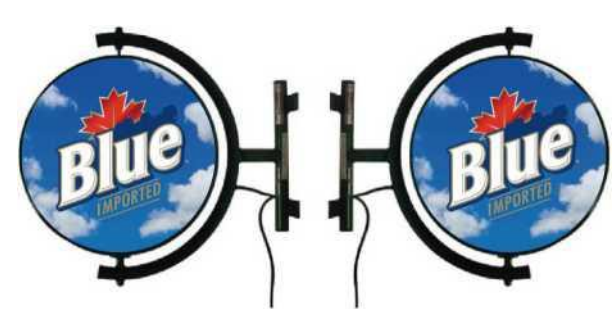

Beer Outdoor Sign
啤酒吸塑灯箱

SIDE1

ART SHOWN FOR REFERENCE ONLY
PRINT READY PDF SUPPLIED

- COLORS
- CMYK
- PANTONE COLORS TO MATCH
- PMS 485c
- PMS 2757c
- PMS 877c
- PMS 871c

LOCATION
BOTH SIDES OF PUB SIGN

SCALE
15%