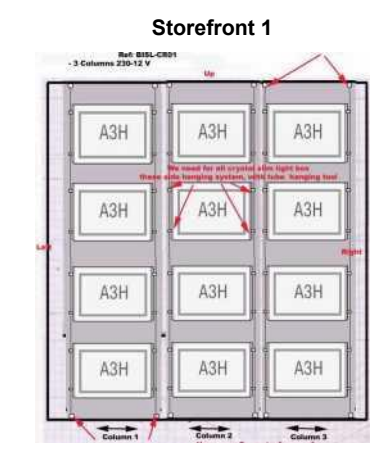

CRYSTAL LED LIGHT BOX