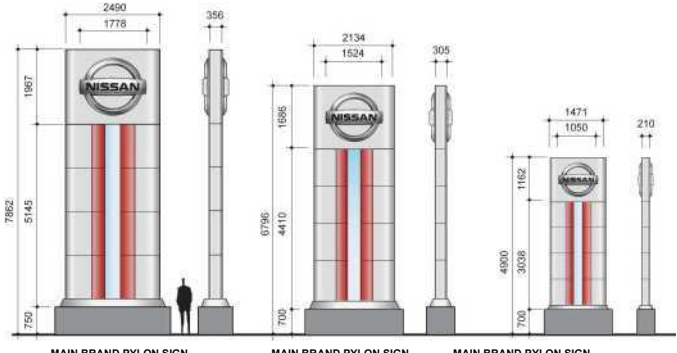

# OUTDOOR PYLON SIGN

户外立柱灯箱

Gas Station Pylon Sign

加油站立柱

ATM Kiosks

银行ATM柜

Auto Pylon Sign  
汽车标识立柱

37" BODY MAIN BRAND PYLON SIGN WITH 2134MM BRAND SYMBOL (84")

MAIN BRAND PYLON SIGN WITH 1778MM BRAND SYMBOL (70")  
MAIN BRAND PYLON SIGN WITH 1524MM BRAND SYMBOL (60")  
MAIN BRAND PYLON SIGN WITH 1050MM BRAND SYMBOL (42")

NISSAN  
Pylon