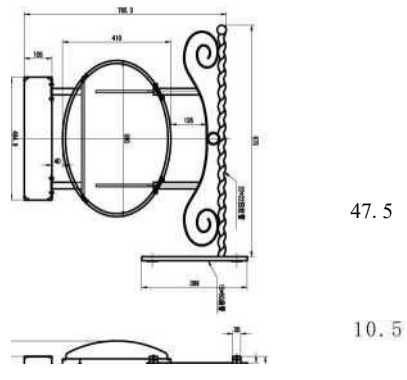

SCALE  
15%

50 CM WIDE

Branded Outdoor Sign  
品牌吸塑灯箱

MEDIA STORE LLC

MEDIA STORE LLC

Hanging Outdoor Sign  
悬挂吸塑灯箱

VIEW

98cm

47.5

10.5

creme du moulin

65cm

.8

50cm

50cm

61cm

33cm

38.7cm

38.7cm