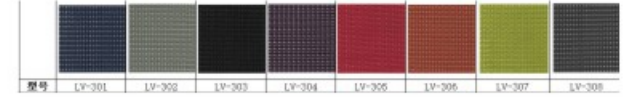

KW201

Seat Color Selections