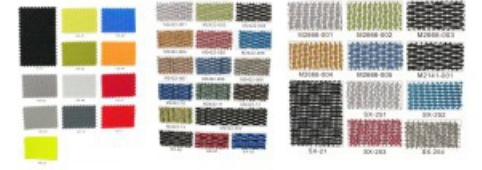

# KW116

Seat Color Selections Back Color Selections

# KW149

单位: CM

**KW163**

**KW169**

Seat Color Selections Back Color Selections

KW169

KW171