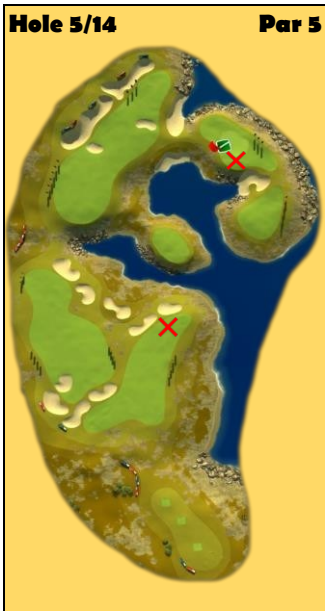

TOURNAMENT NOTES SHEET

Sheet 1 of 3

Rookie	<input checked="" type="checkbox"/>	Expert	<input type="checkbox"/>
Pro	<input type="checkbox"/>	Masters	<input type="checkbox"/>

Hole 1/10	Par 4	TITAN			
Ball		Tee		2nd	
Shot		EM 7		SNIPER 7	
Club					
Wind					
Elevation		10% MAX		20% MAX	
Notes					
<p>1. 4.5 Top 2 Right 358 Yards @MAX Extension with 25% Blue Ring in Right Rough MAX OP</p> <p>2. 2-3 Back Tip of BG 1-2 Squares through Pin</p>					
Score	Qualifying	Opening Front	Opening Back	Weekend Front	Weekend Back

Hole 3/12	Par 5	ZERK			
Ball		Tee		2nd	
Shot		EM 7		BD 7	
Club					
Wind					
Elevation		10% MAX		10% MAX	
Notes					
<p>1. MAX Top 2 Right 390 Yards @MAX Extension with 1/2 Blue Ring in Right Rough MAX OP</p> <p>2. 5.5 Top 2 Left 1.5 Ball Left Curl OP as Needed to get ball to green</p>					
Score	Qualifying	Opening Front	Opening Back	Weekend Front	Weekend Back

Produced for **Team Golf Clash Tommy** by **Gazzeroo, Gazzeroo Too & Gazzeroo** (Resting - Estimated Return : Maybe never)

Course images from www.golfclash.com

For more guides, videos and useful information about Golf Clash, please visit www.golfclash.com

TOURNAMENT NOTES SHEET

Sheet 2 of 3

Rookie	<input checked="" type="checkbox"/>	Expert	<input type="checkbox"/>
Pro	<input type="checkbox"/>	Masters	<input type="checkbox"/>

Hole 4/13	Par 3	Ball	NAV			
		Shot	Tee			
		Club	BB 8			
		Wind				
		Elevation	1:1			
		Notes	<p>2 Top 1 Left Red Ring near Bunker 2nd Bounce on Fringe</p>			
Score	Qualifying	Opening Front	Opening Back	Weekend Front	Weekend Back	