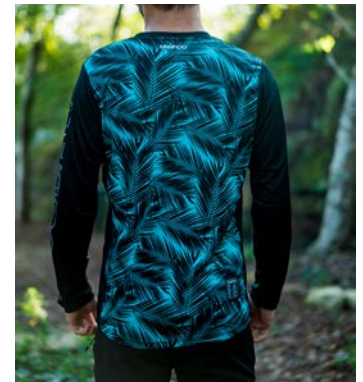

*Regular trail cut for ease of movement.*

PARTY SHIRT

ICE PALM

MONOCHROME