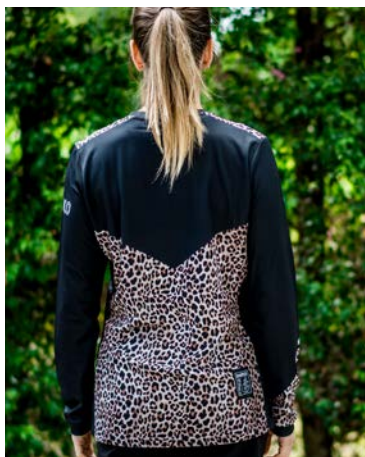

CAMO BLADES