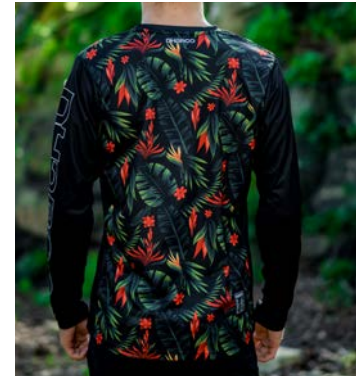

# It's Party Time...

SHADOW

TROPICAL DH

RUSTY BLADES