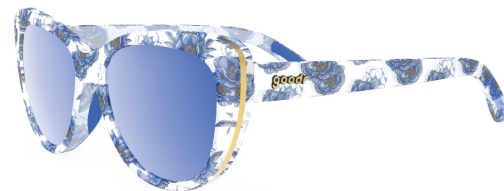

## 12 Unit Prepack

**BREAKFAST RUN TO TIFFANY'S**

**FAST AS SHELL**

**FRESHLY PICKED CERULEAN**

**GINGHAM IS SOOO LAST SEASON**

**HAUTE DAY IN HELL**

**VEGAN FRIENDLY COUTURE**