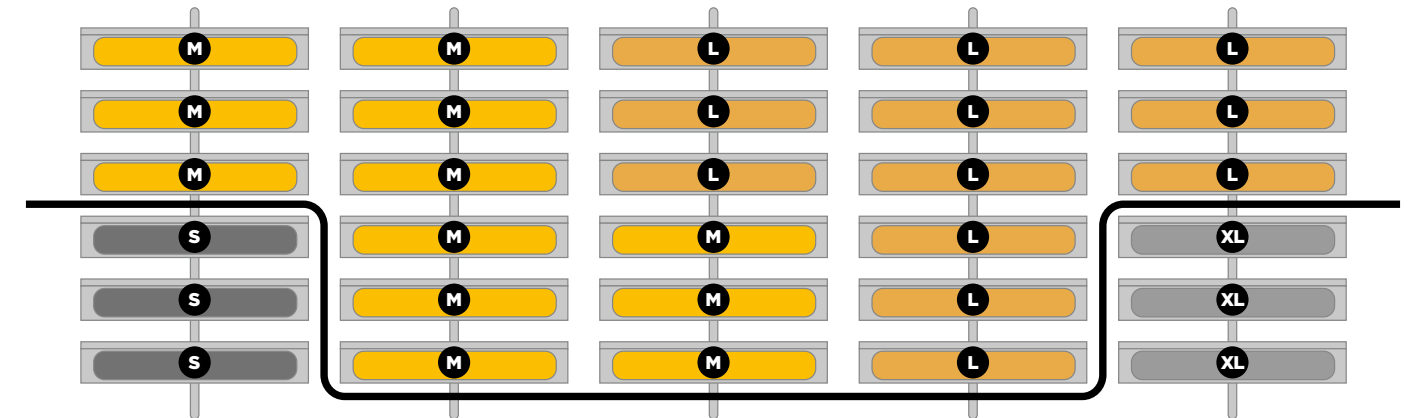

SIZE WISE SALES MIX

Overhead View of Merchandising Rack

- It's important that the mix on your rack match your customer mix.
- If you stock all Smalls on one peg and all Extra Larges on another, your money and merchandising space is tied up in slow moving, non-core sizes.
- Achieving a Size Wise Sales Mix requires combining multiple sizes on the same peg.
- Remember, 85% of sales are in Medium and Large sizes. So stock accordingly.