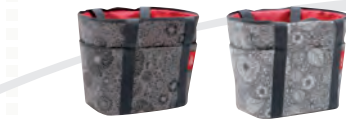

■ **Varo**
Sacoche
Pannier

- Sac cycliste sportif
- Un compartiment principal et plusieurs petits compartiments.
- Fermeture magnétique Fidlock.
- Galon réfléchissant.
- Crochets de fixation réglables.
- Couleur : Gris

- Single pannier
- Main compartment and extra zipper pocket.
- Magnetic fastener Fidlock.
- Reflective piping
- Fitted with adjustable mounting hooks
- Color : Grey

#NL176-356	30 x 34 x 14 cm	Capacité/ Capacity : 13L	Prix suggéré: Suggested price : 151.98 $
#NL177-356	35 x 39 x 17 cm	Capacité/ Capacity : 20L	Prix suggéré: Suggested price : 165.98 $

79.99 $
79.99 $

■ **Sensa**

#NL104-337-

Couleur/Color: Noir/Black (-BK), Gris /Grey (-GY)

- Sacoche classique fonctionnel en polystère

- Basic single polyester pannier strengthened panels

37x26,5x14cm	Capacité/ Capacity : 13,5L	Prix suggéré: Suggested price : 50.98 $

39.99 $

■ **Umbrië bi-color**

#NL400KF-

Couleur/Color: Noir/Black (230), blanc/White (232), Bleu/Blue (231),

- Chic panier détachable revêtu de polyester imperméable. Avec petits compartiments et housse de pluie. Fourni avec système de fixation Klickfix.

- Fashionable removable basket made of waterproof polyester. With extra pockets and inclusive raincover. Inclusive Klickfix fastening system

35 x 27 x 25cm	Capacité/ Capacity : 14L (6Kg)	Prix suggéré: Suggested price : 89.99 $

55.99 $

■ **Umbrië bi-color**

Couleur/Color: Noir/Black (230)

- Fourni avec système de fixation Smartlock.

- Inclusive fastening system Smartlock

#NL400-	35 x 27 x 25cm	Capacité/ Capacity : 14L (6Kg)	Prix suggéré: Suggested price : 79.99 $

55.99 $

■ **Sumatra**

#NL100086-

Couleur/Color: Rotin foncé/Dark wicker (-705), Rotin clair/Light wicker (-706)
Gris / Grey (-GY)

- Panier amovible plastique d'aspect rotin
- Système de fixation "Smartlock" incluse