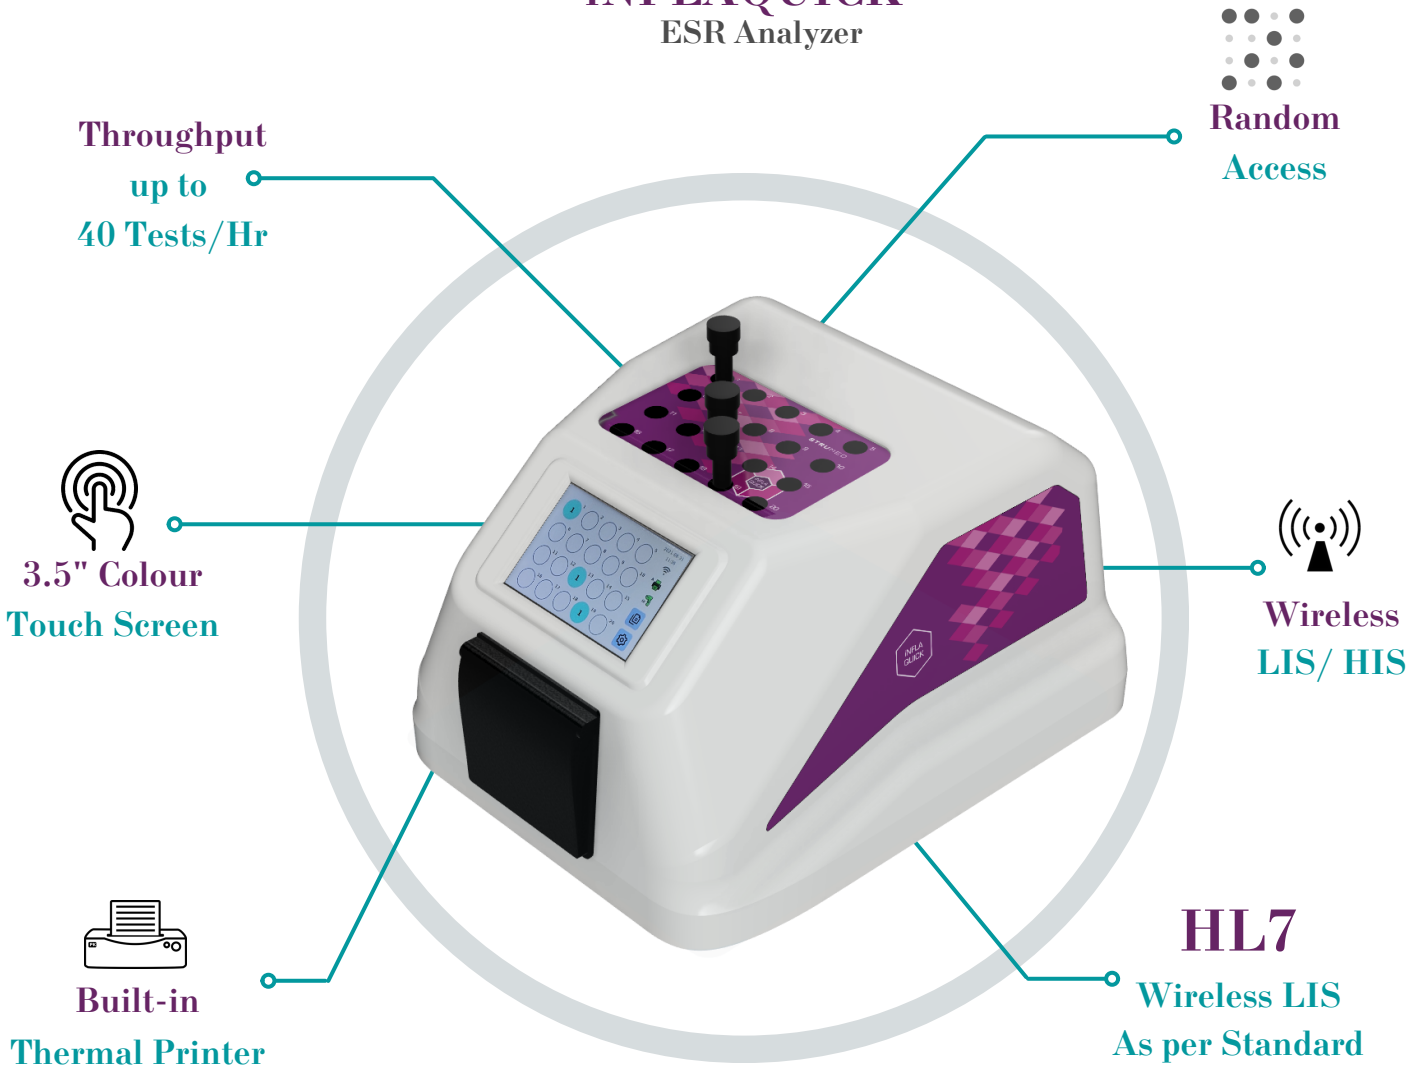

The Perfect Solution for ESR Testing

iNFLAQUICK ESR Analyzer