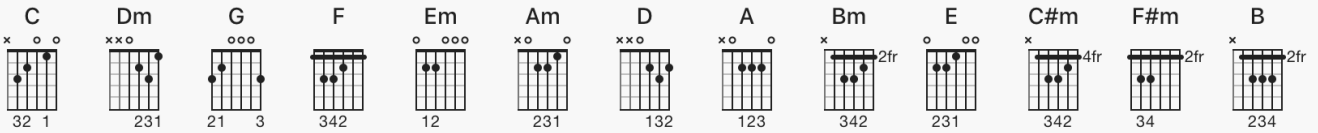

mind games by john lennon

Tuning: E A D G B E

Tab author: Pencom

guitar tabs from www.ultimate-guitar.com

CHORDS

C **Dm** **G** **F** **C**
Morning has broken, like the first morning

Em **Am** **D** **G**
Blackbird has spoken, like the first bird

C **F** **C** **Am** **D**
Praise for the singing, praise for the morning

G **C** **F** **G** **C**
Praise for the springing, fresh from the word

C **Dm** **G** **F** **C**
Sweet the rain's new fall, sunlit from heaven

Em **Am** **D** **G**
Like the first dewfall, on the first grass

C **F** **C** **Am** **D**
Praise for the sweetness of the wet garden

G **C** **F** **G** **C**
Sprung in completeness, where his feet pass

C **Dm** **G** **F** **C**
Mine is the sunlight, mine is the morning

Em **Am** **D** **G**
Born of the one light, Eden saw play

C **F** **C** **Am** **D**
Praise with elation, praise every morning

G **C** **F** **G** **C**
God's recreation of the new day