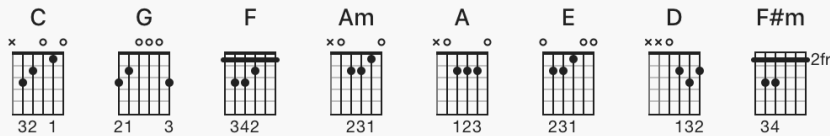

peace train by cat stevens

guitar tabs from www.ultimate-guitar.com

Tuning: E A D G B E

Tab author: Pencom

CHORDS

C G C G\C F C F F G Am F G F

C G C G C
Now I've been happy lately,

F C F
thinking about the good things to come

F G F
come on the peace train

C F F G Am F G F . . .

* Alternate:

Capo III

C = A
G = E
F = D

Am = F#m