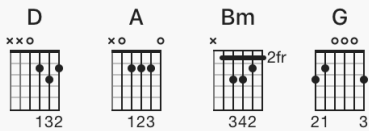

peaceful world

by john mellencamp

guitar tabs from www.ultimate-guitar.com

Tuning: E A D G B E

CHORDS

INTRO: **D A Bm A D A G A**

D
Come on baby take a ride with me

Bm **A**
I'm up from Indiana down to Tennessee

D **A** **G** **A**
Everything is cool as can be in a peaceful world

D **A**
Lay back the top and ride with me

Bm **A**
I'm up from Indiana down to Tennessee

D **A** **G** **A**
Everything is cool as can be in a peaceful world

D Lay back the top and ride with me **A**

Bm I'm up from Indiana down to Tennessee **A**

D Everything is cool as can be in a peaceful world **A** **G** **A**

INSTRUMENTAL BREAK: **Bm** **A** (x3) **G** **G**, **Bm** **A** (x3) **G** **G**