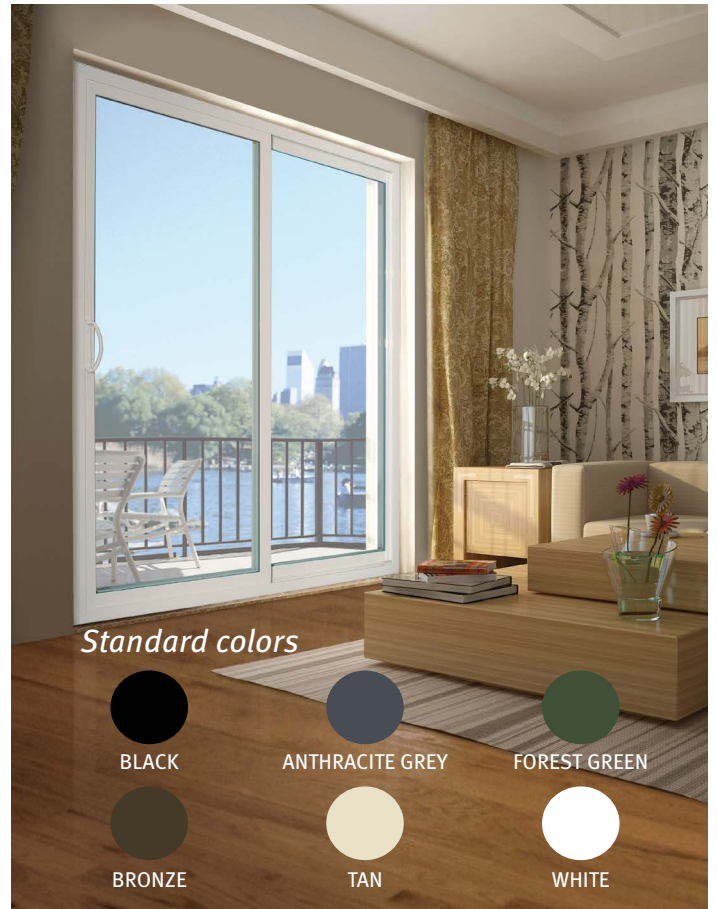

### Handle Options:

Lock handle (standard)

WHITE

View handle (option)

WHITE

SATIN NICKEL

TAN PAINT

SATIN BLACK PAINT

### Standard colors