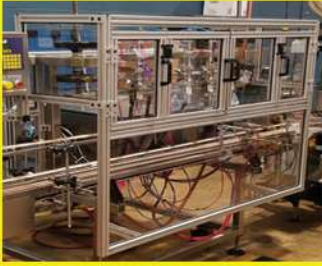

Safety
Guarding