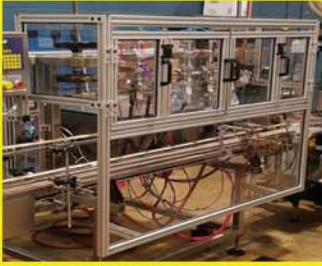

Safety
Guarding