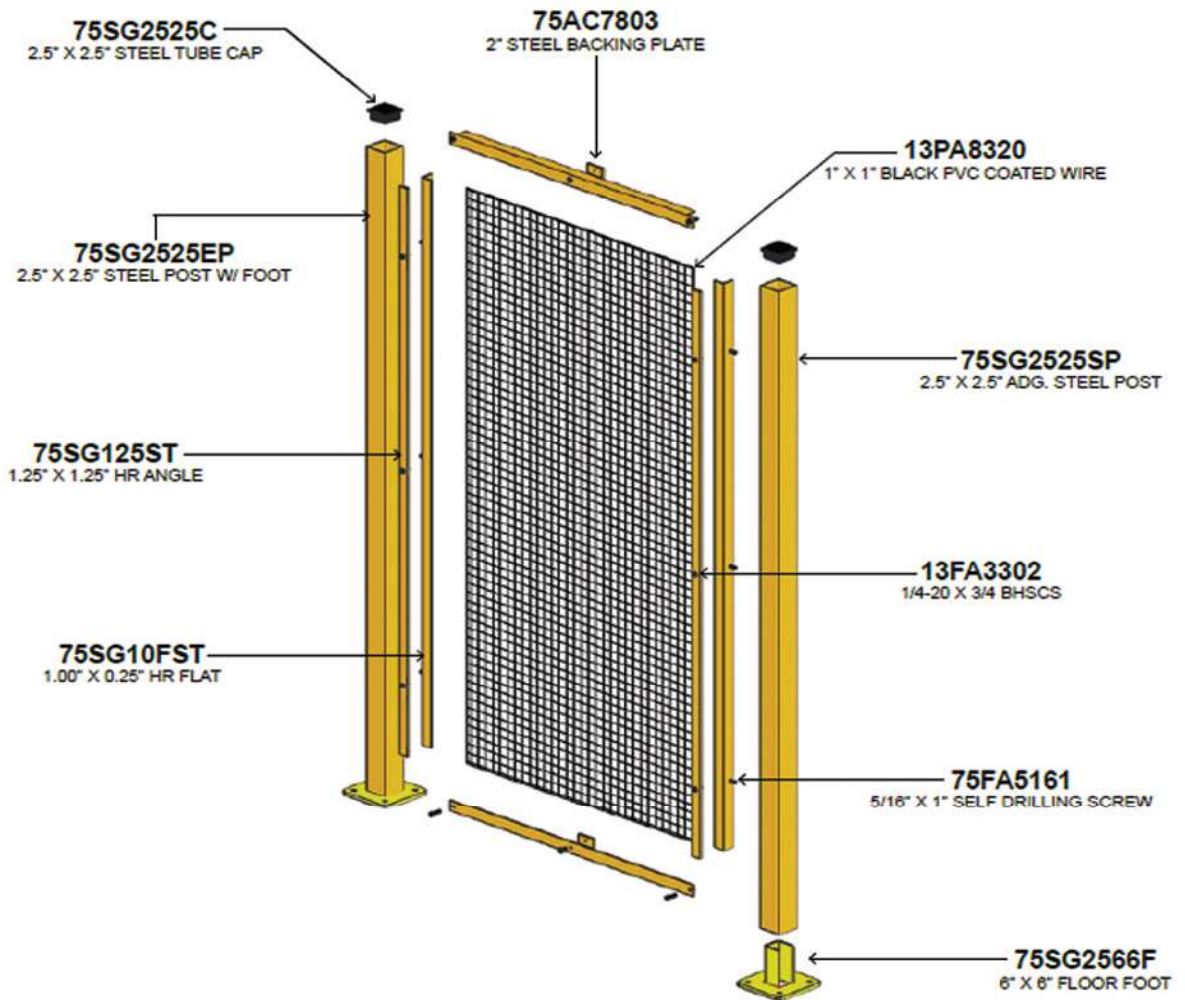

## Assembly Detail

- Custom fit to your specs
- Safety Yellow for high visibility
- Completely framed in mesh panels
- Adjustable feet available for uneven floors

“Powering a Safer Work Environment”

Shawn Mantel  
P: 844.520.SAFE  
F: 844.662.4359  
E: [psa365@powersafeautomation.com](mailto:psa365@powersafeautomation.com)  
W: [www.powersafeautomation.com](http://www.powersafeautomation.com)