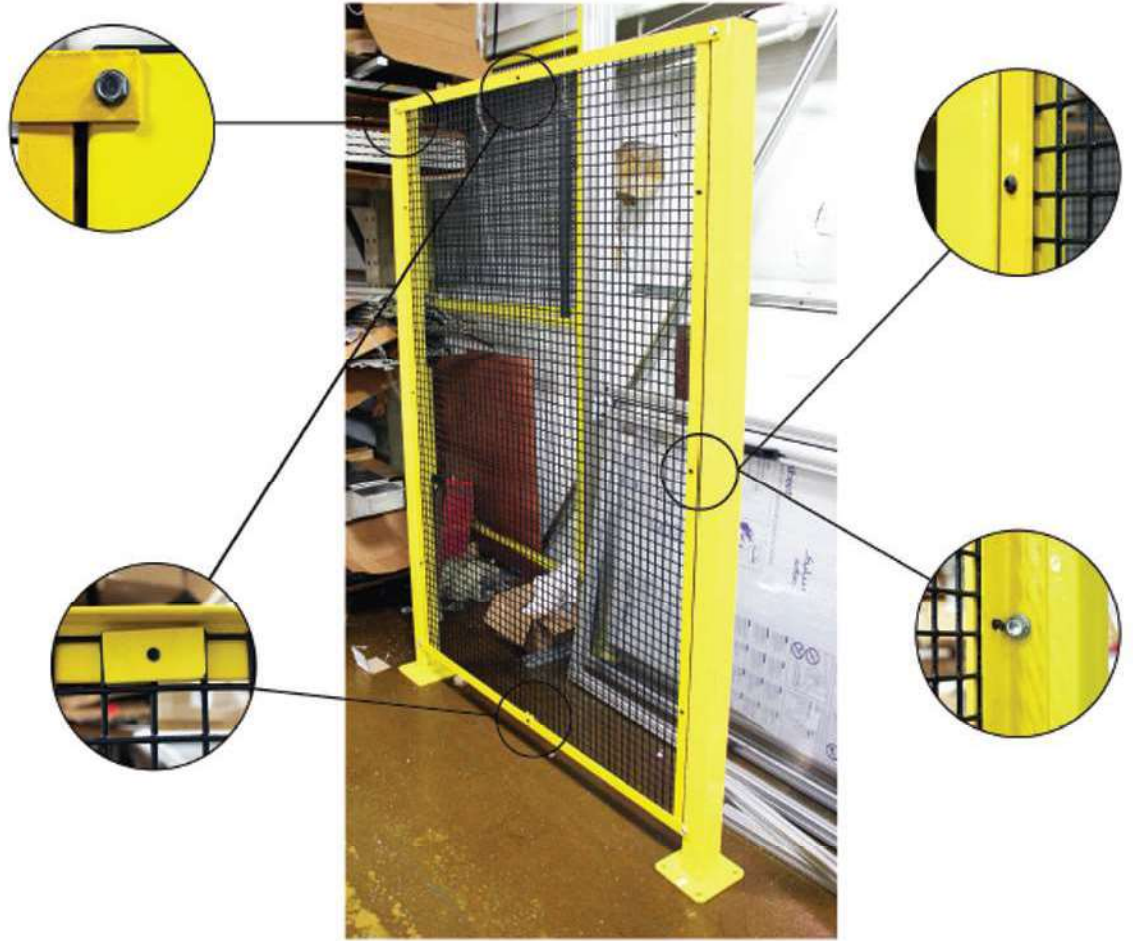

PowerSafe Automation

Steel Guarding

Applications:

- Tool Cribs
- Welding Cells
- Conveyor Guards
- Robotic Cell Guarding
- Perimeter Guarding Systems