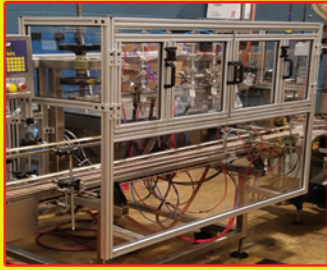

Safety
Guarding

Industrial
Automation

Electrical
Services

Plant
Lighting

PowerSafe Automation

2-Hand Press Controls

- Thermoplastic Enclosure
- Dual Buttons w/ Safety Covers
- Emergency Stop Button
- Contacts:
 - 1 NO / 1 NC - operation
 - 1 NO / 1 NC - emergency stop

- Sturdy Welded Construction
- Floor Mounting Holes
- Easily Adaptable to Controls

For a faster & cleaner installation
check out our optional **PowerControls**,
an e-safety device > machine integrator

Design > Fabrication > Installation > Integration > Work Safely!