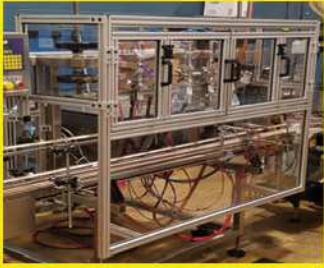

Machine Guarding

Electronic Machine Safety

Machine Tool Safety Guards

Industrial Automation

PowerSafe Automation

Lockout / Tagout (LOTO) Solutions

A value-added option to your machine safety needs

Padlocks & Labels

Lockout Hasps

Electrical Equip Lockout

Valve & Hose Lockouts

Battery Lockouts

Confined Space Covers

Cable Lockouts

LOTO Tags

Full LOTO Kits & Stations