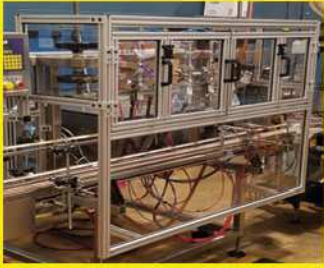

Machine Guarding

Electronic Machine Safety

Machine Tool Safety Guards

Industrial Automation

PowerSafe Automation

Perimeter Safety Guarding
Safety yellow steel framing w/ wire mesh panels

Applications:

- Tool Cribs
- Welding Cells
- Conveyor Guards
- Robotic Cell Guarding
- Perimeter Guarding Systems

Guarding Assembly Detail

- Custom fit to your specs
- Safety Yellow for high visibility
- Completely framed in mesh panels
- Adjustable feet available for uneven floors

"Powering a Safer Work Environment"