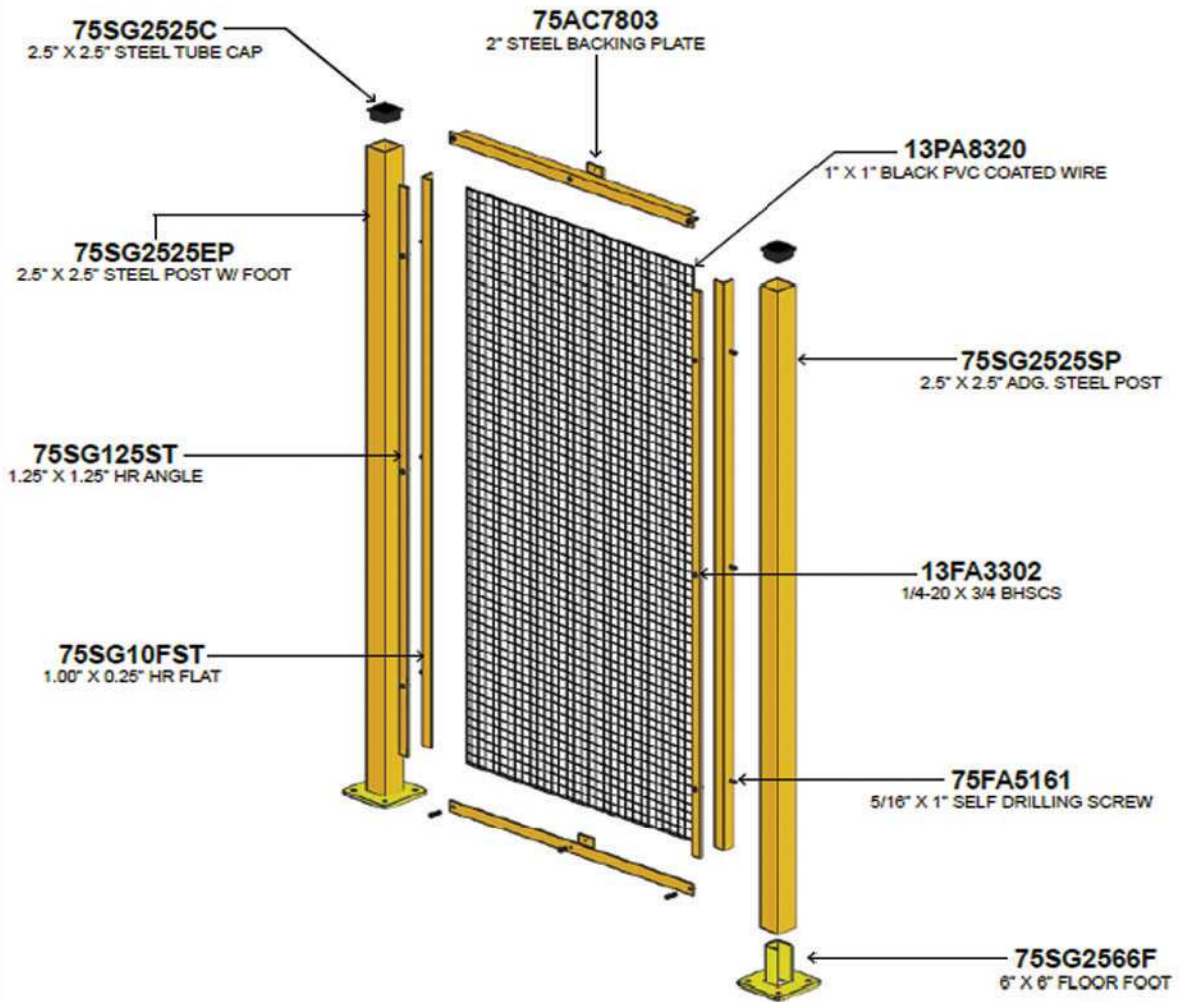

Guarding Assembly Detail

- Custom fit to your specs
- Safety Yellow for high visibility
- Completely framed in mesh panels
- Adjustable feet available for uneven floors

"Powering a Safer Work Environment"