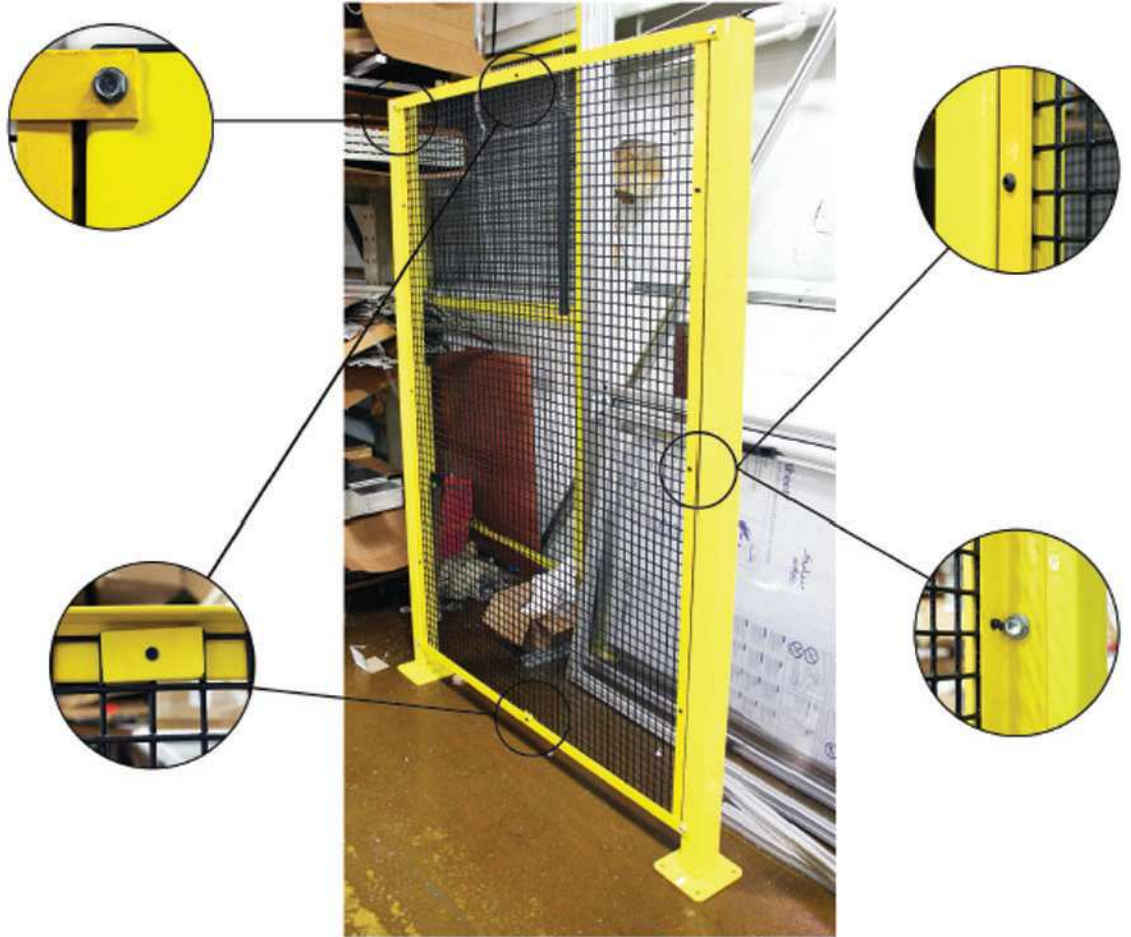

Machine Guarding

Electronic Machine Safety

Machine Tool Safety Guards

Industrial Automation

PowerSafe Automation

Perimeter Safety Guarding
Safety yellow steel framing w/ wire mesh panels

Applications:

- Tool Cribs
- Welding Cells
- Conveyor Guards
- Robotic Cell Guarding
- Perimeter Guarding Systems

Guarding Assembly Detail

- Custom fit to your specs
- Safety Yellow for high visibility
- Completely framed in mesh panels
- Adjustable feet available for uneven floors

"Powering a Safer Work Environment"