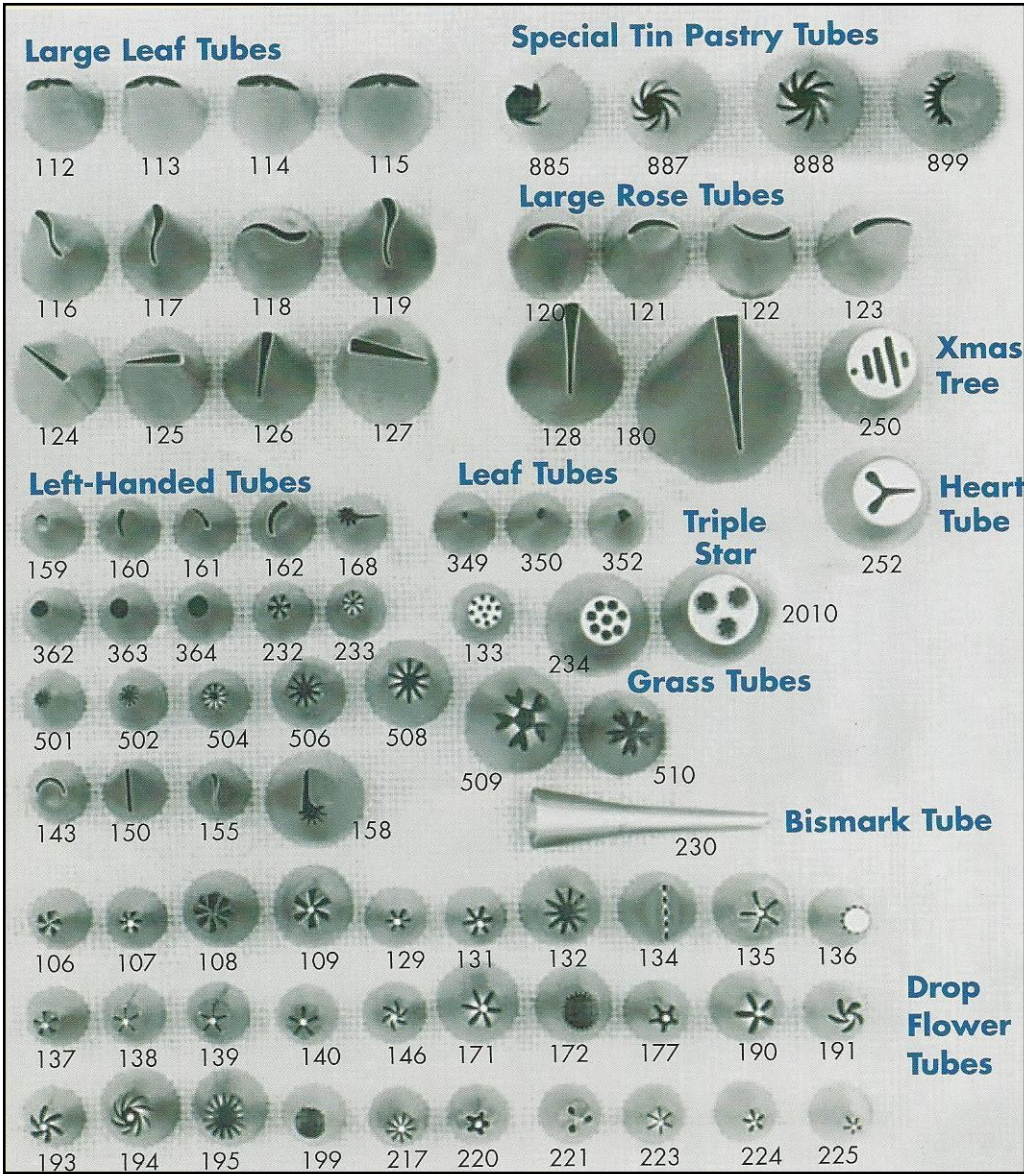

Item:#RTTIP

Russian Tubes- 14 Styles

Item:#NAILS

#7-#13 Flower Nails

Item:#COUPLE

Standard Couplers

Item:#402

Medium Coupler

3pc Set

Item:#COULRG

Large Couplers

Item:#1661

Double Sided Tube Cleaning  
Brush

Item:#332001-#335001

Fibreglass Display Pans

18"x26", 9"x26", 12"x18",  
17"x25"x2"