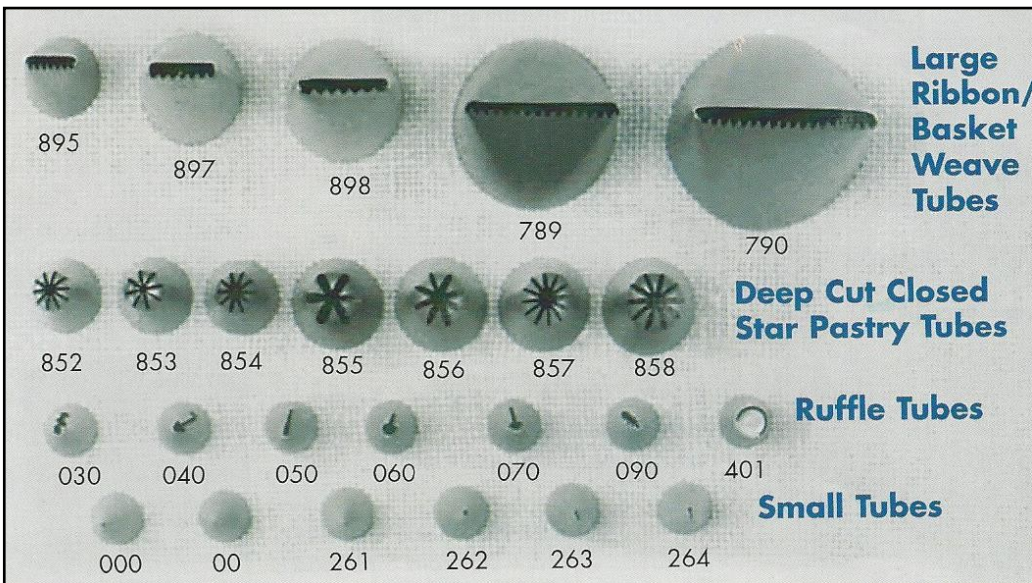

3pc Set

Item:#COULRG

Large Couplers

Item:#1661

Double Sided Tube Cleaning  
Brush

Item:#332001-#335001

Fibreglass Display Pans

18"x26", 9"x26", 12"x18",  
17"x25"x2"