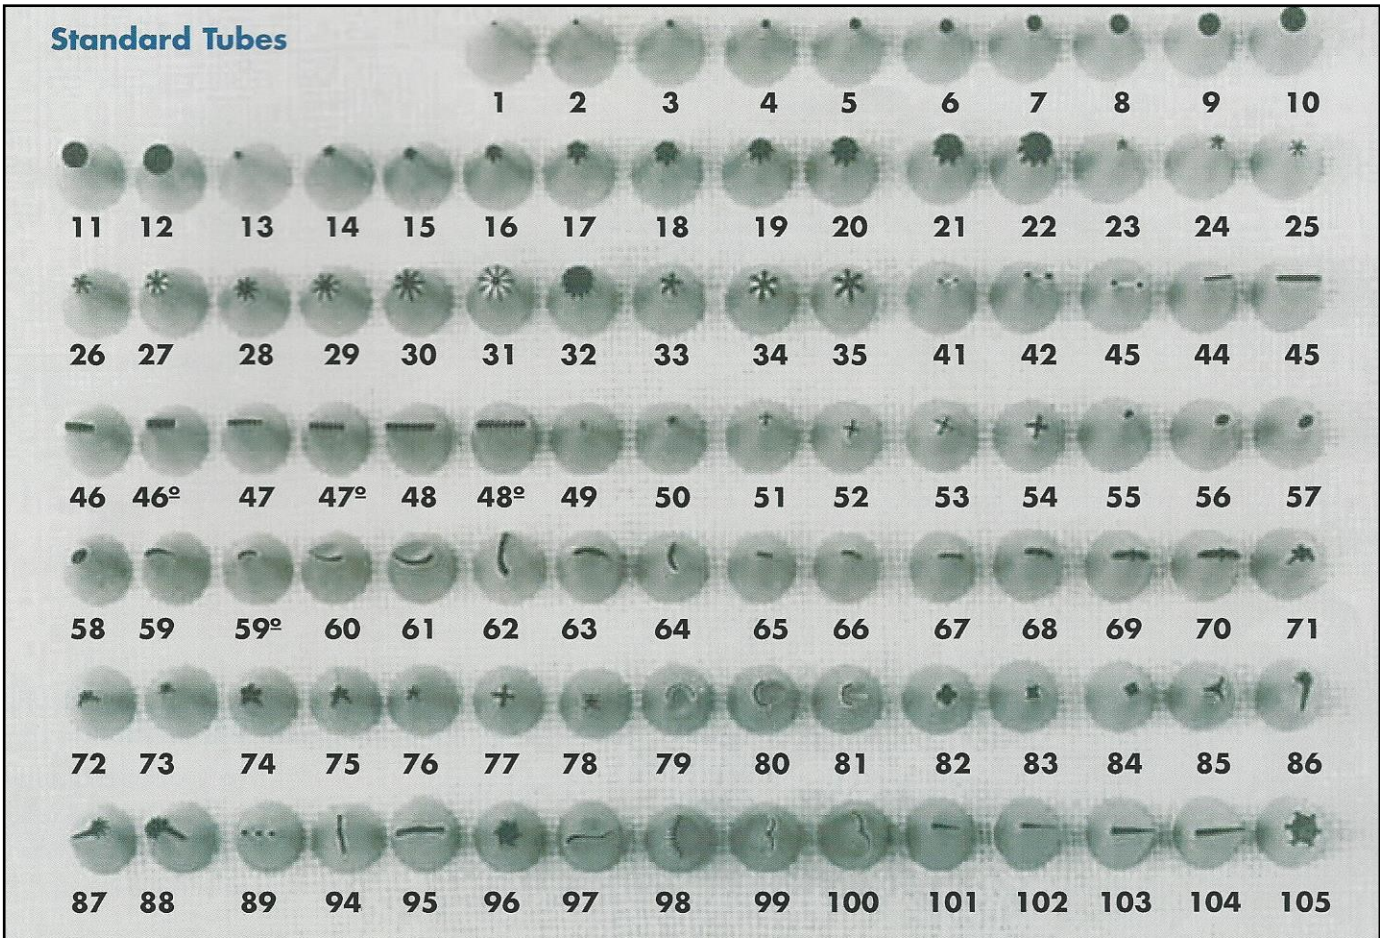

PIPING TUBES AND ACCESSORIES :

	Plain Tubes	Star Tubes	Closed Star Tubes	French "B" Tubes
Opening Diameter	Plain	Star	Closed Star	French
5/32"	800	820	840	860
3/16"	801	821	841	861
1/4"	802	822	842	862
5/16"	803	823	843	863
3/8"	804	824	844	864
7/16"	805	825	845	865
1/2"	806	826	846	866
9/16"	807	827	847	867
5/8"	808	828	848	868
11/16"	809	829	849	869