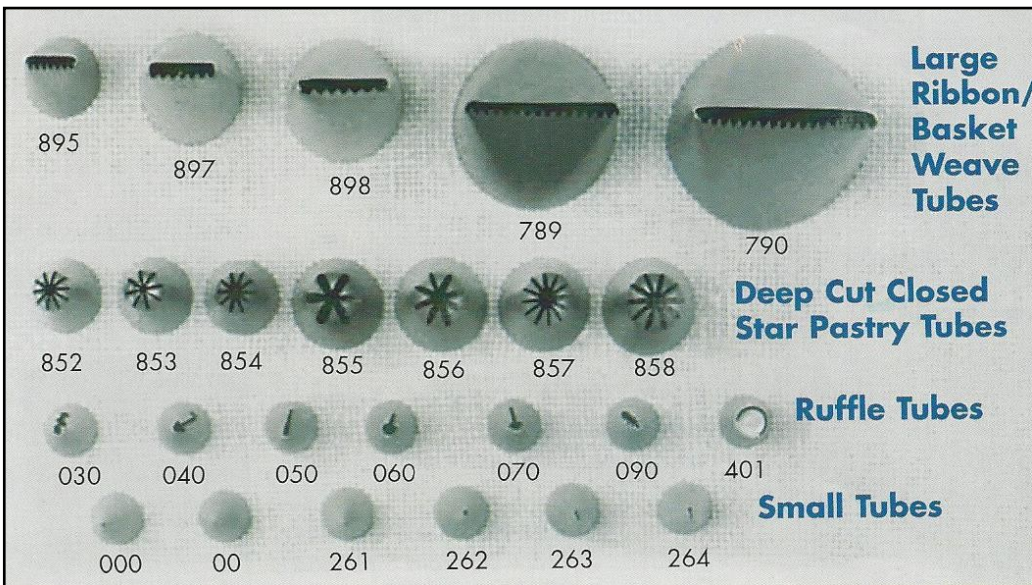

Item:#1661

Double Sided Tube Cleaning Brush