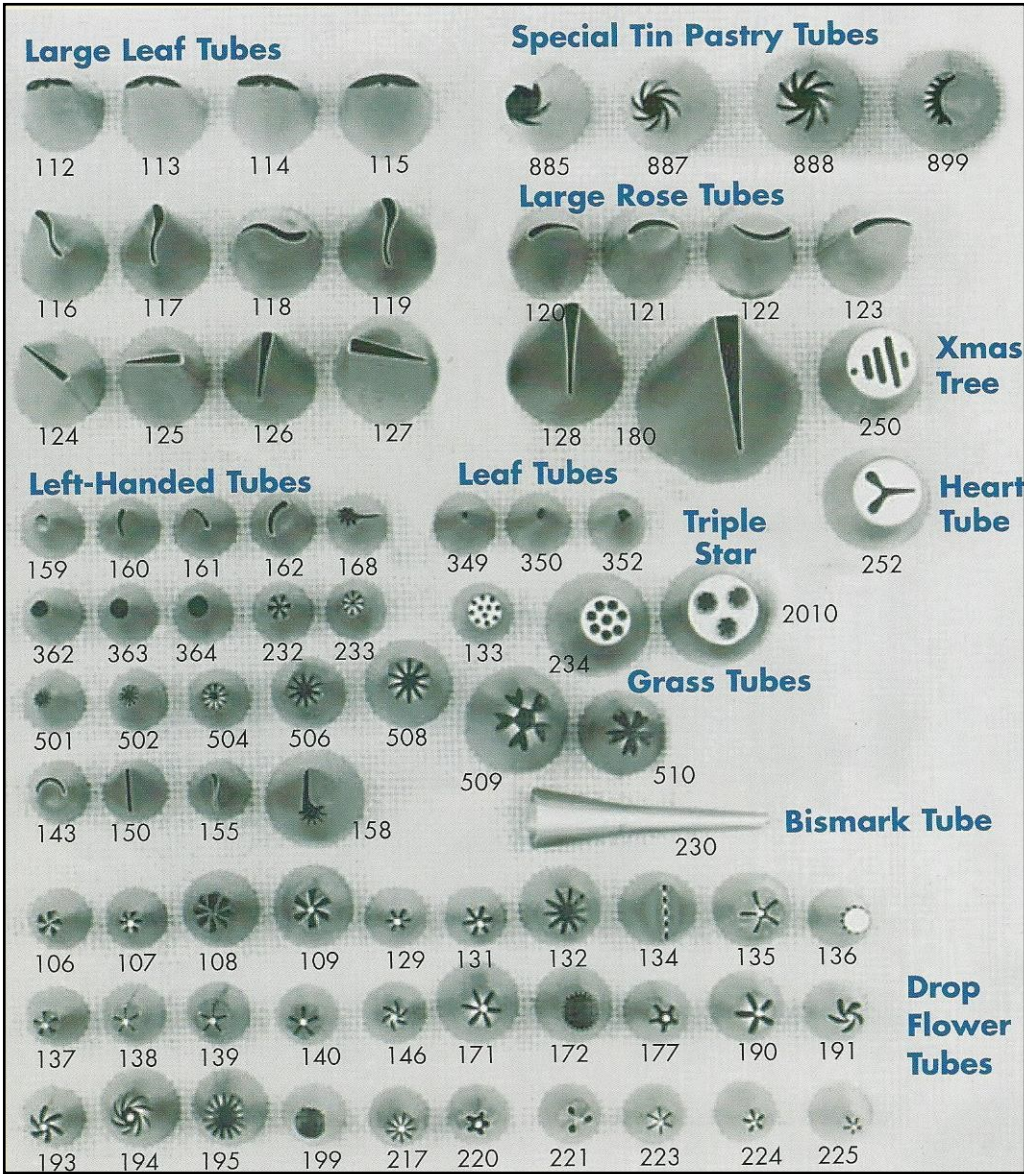

Item:#COUPLE