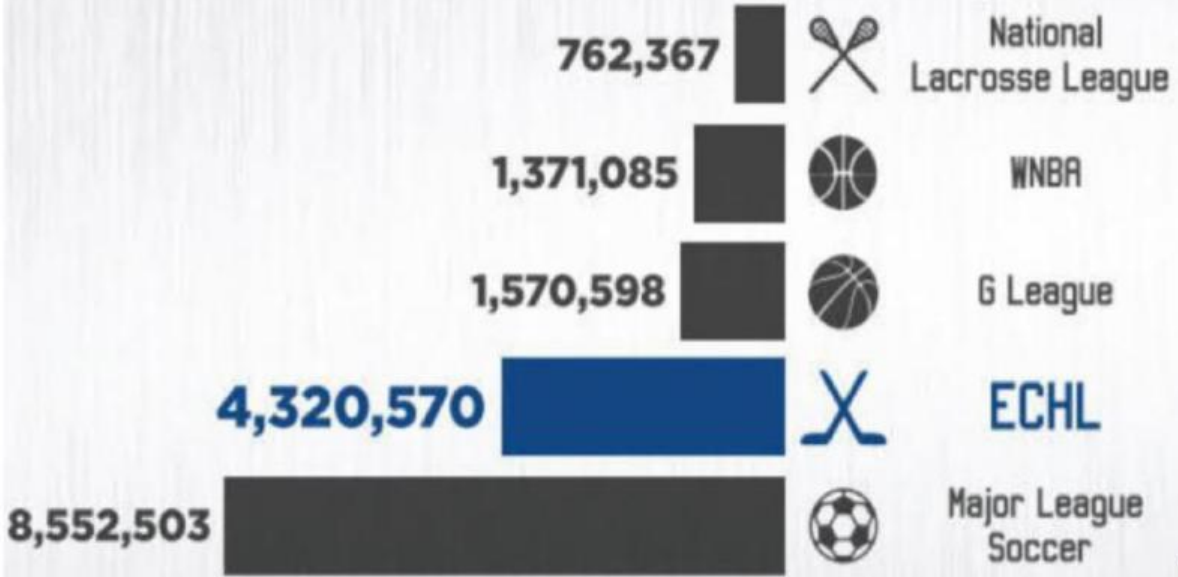

ECHL

Professional Affiliate for the NHL

Developed over 660 players for the NHL

4.5M+ in attendance each season

1M+ viewers per month throughout season

An engaged audience of **100,000+** via League social channels

2013 HOW WE STACK UP

ATTENDANCE COMPARISONS

*regular season

AFFILIATIONS

2019-20

27 of 31 TEAMS

22 number of **consecutive seasons** that the **ECHL** has had affiliations with at least **20 teams** **18**