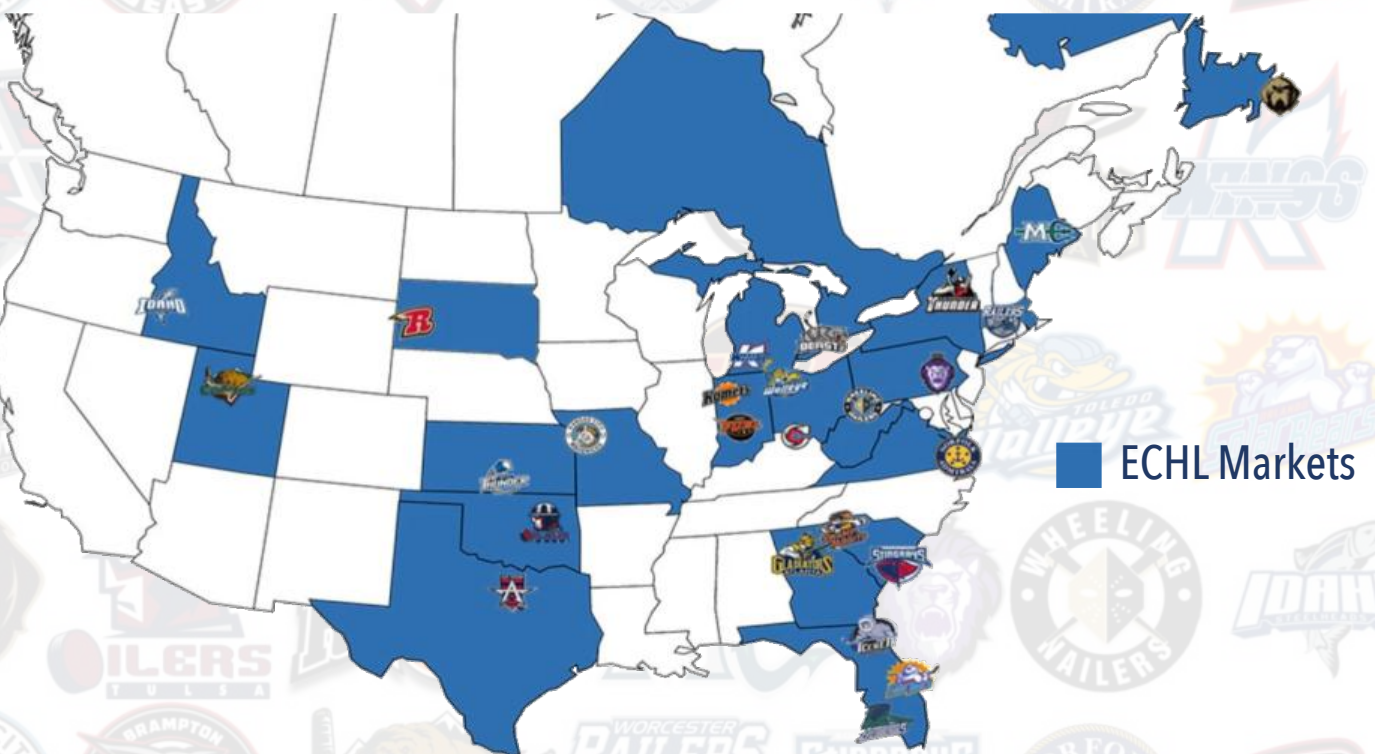

ECHL

Professional Affiliate for the NHL

Developed over 660 players for the NHL

4.5M+ in attendance each season

1M+ viewers per month throughout season

An engaged audience of **100,000+** via League social channels

2013 HOW WE STACK UP

ATTENDANCE COMPARISONS

*regular season

AFFILIATIONS

2019-20

27 of 31 TEAMS

22 number of **consecutive seasons** that the **ECHL** has had affiliations with at least **20 teams** **18**