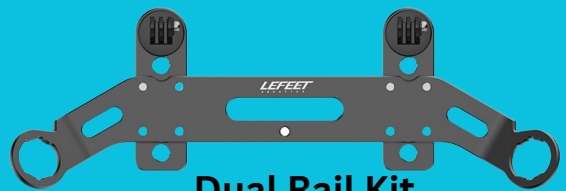

## S1 Pro underwater scooter

Small & Light Weight in Size..  
Powerful in Speed & Performance

## Double up with the S1 Pro Dual

- Speed up to over 5 mph
- Dive longer up to 75 minutes

## Additional Accessory Options

### Leg Mount

Works with S1 wireless bluetooth controller