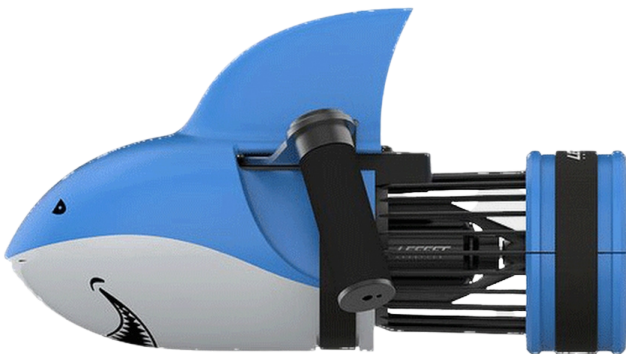

Floating Shark Fin