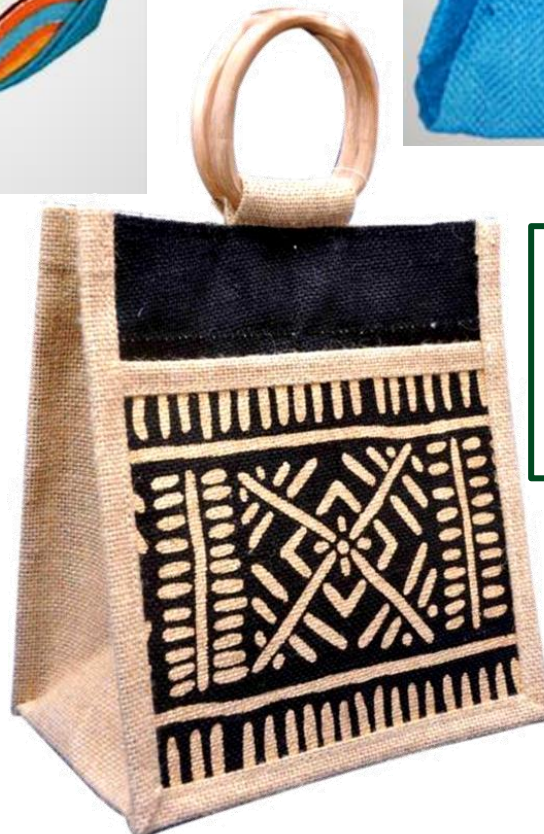

01 Spcl

**Special Order-Color/Size as
per Buyer's Specification--
Minimum Quantity 500-
Prices Vary**

Ordering Info at
www.goodearthbags.com