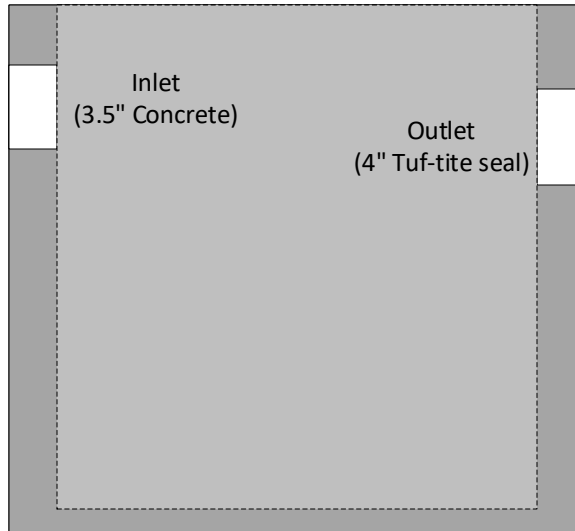

## 30 Gallon Grease Trap

05/23/2017

Side View

Top View

### Specifications

Exterior Height	22 inches
Interior Height	21 inches
Outside Diameter	24 inches
Inside Diameter	19.5 inches
Bottom of tank to bottom of inlet	15.75 inches
Bottom of tank to bottom of outlet	14.5 inches
Wall Thickness	2.25 inches
Bottom Thickness	1 inch