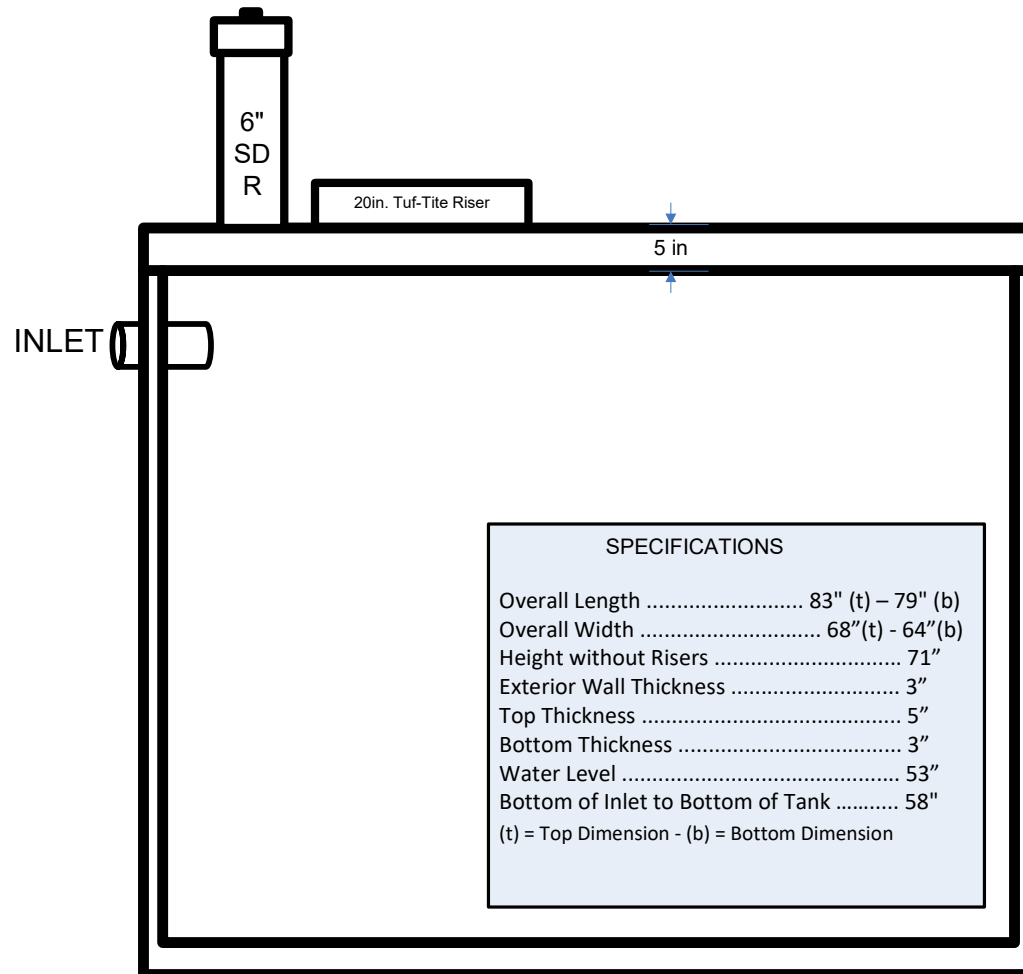

Quality Concrete Products 1000 Gallon Pump Tank

09/12/2018

(angle of the walls not shown)