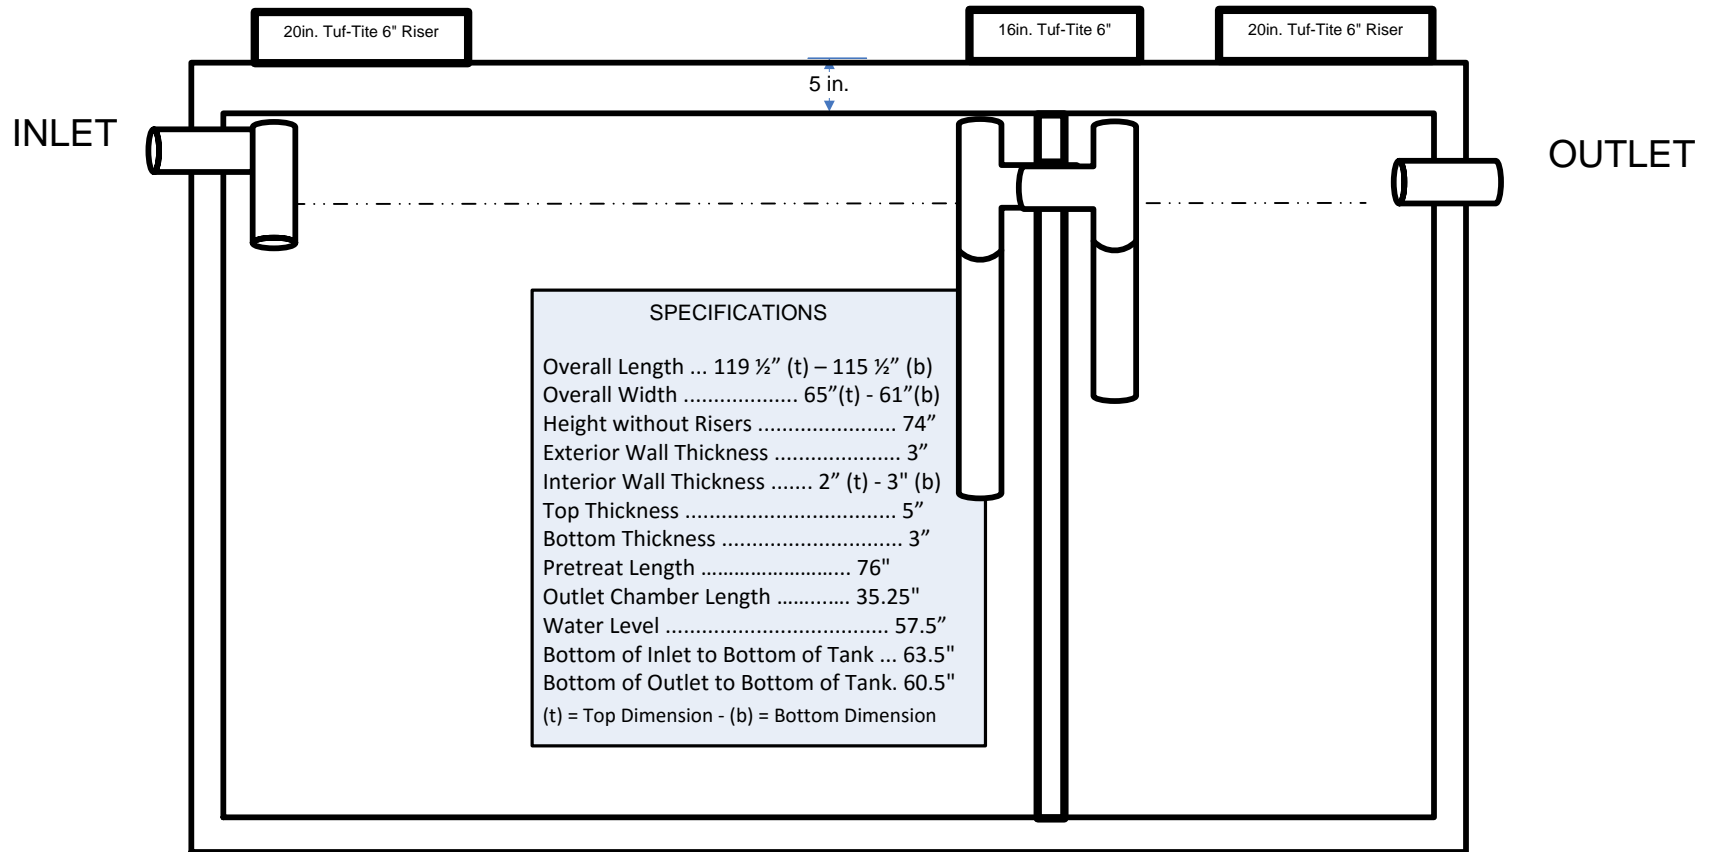

Quality Concrete Products  
 QCP 1500DC  
 (1000 x 500-Gallon Compartments)

8/18/2015

(angle of the walls not shown)