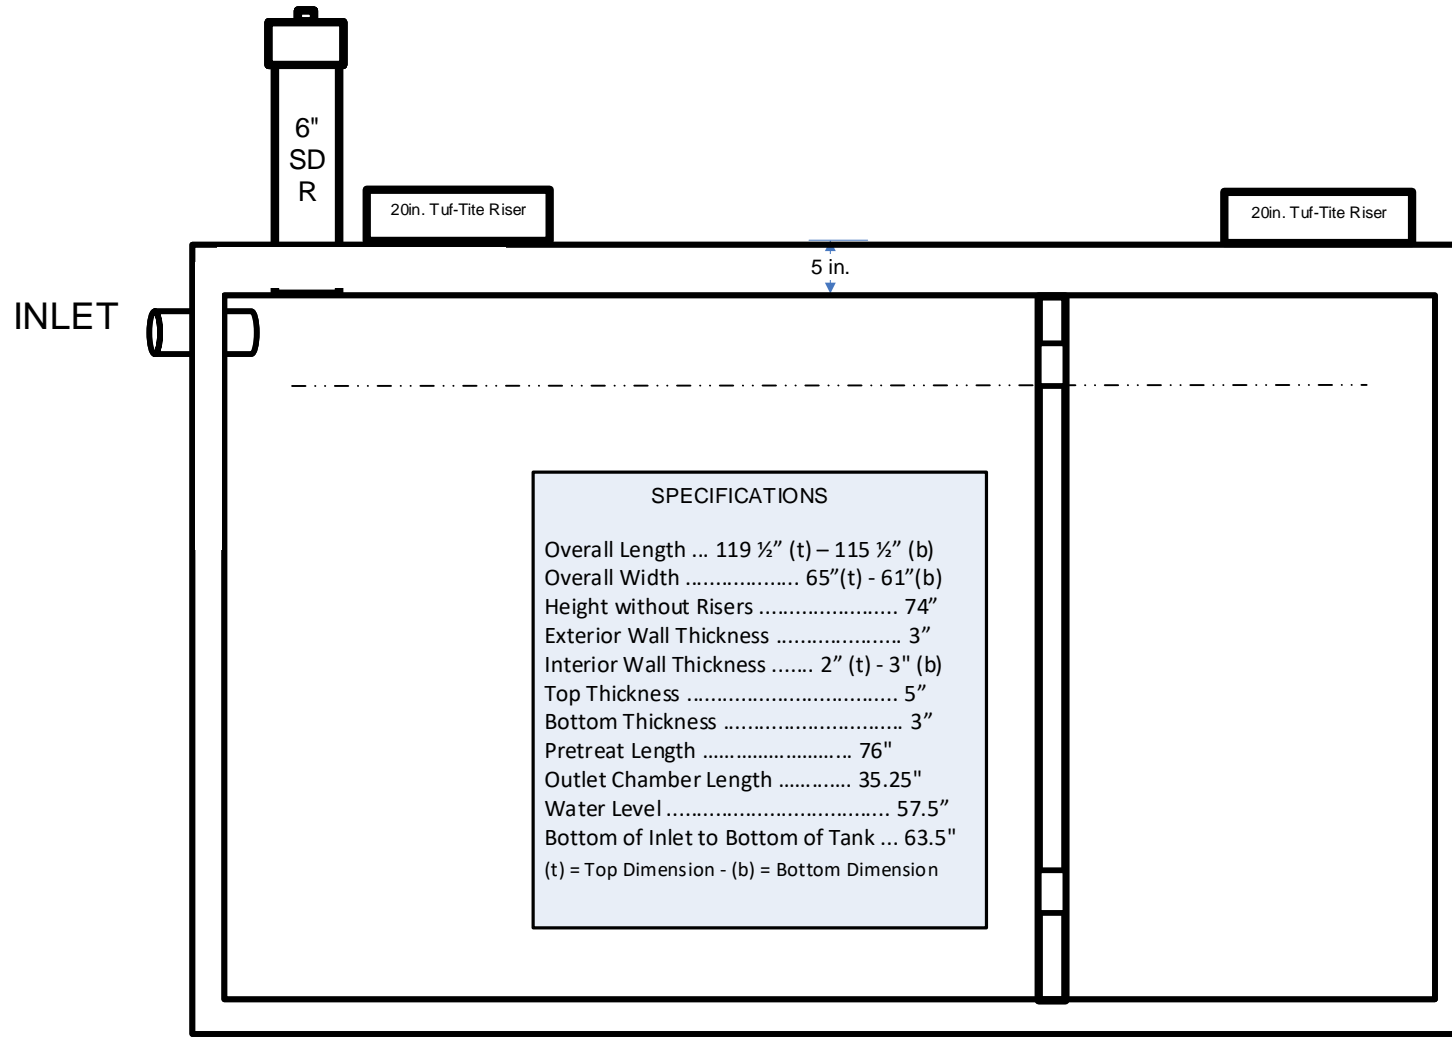

Quality Concrete Products
 QCP 1500 Pump
 (1000 x 500-Gallon Compartments)

10/3/2017

(angle of the walls not shown)