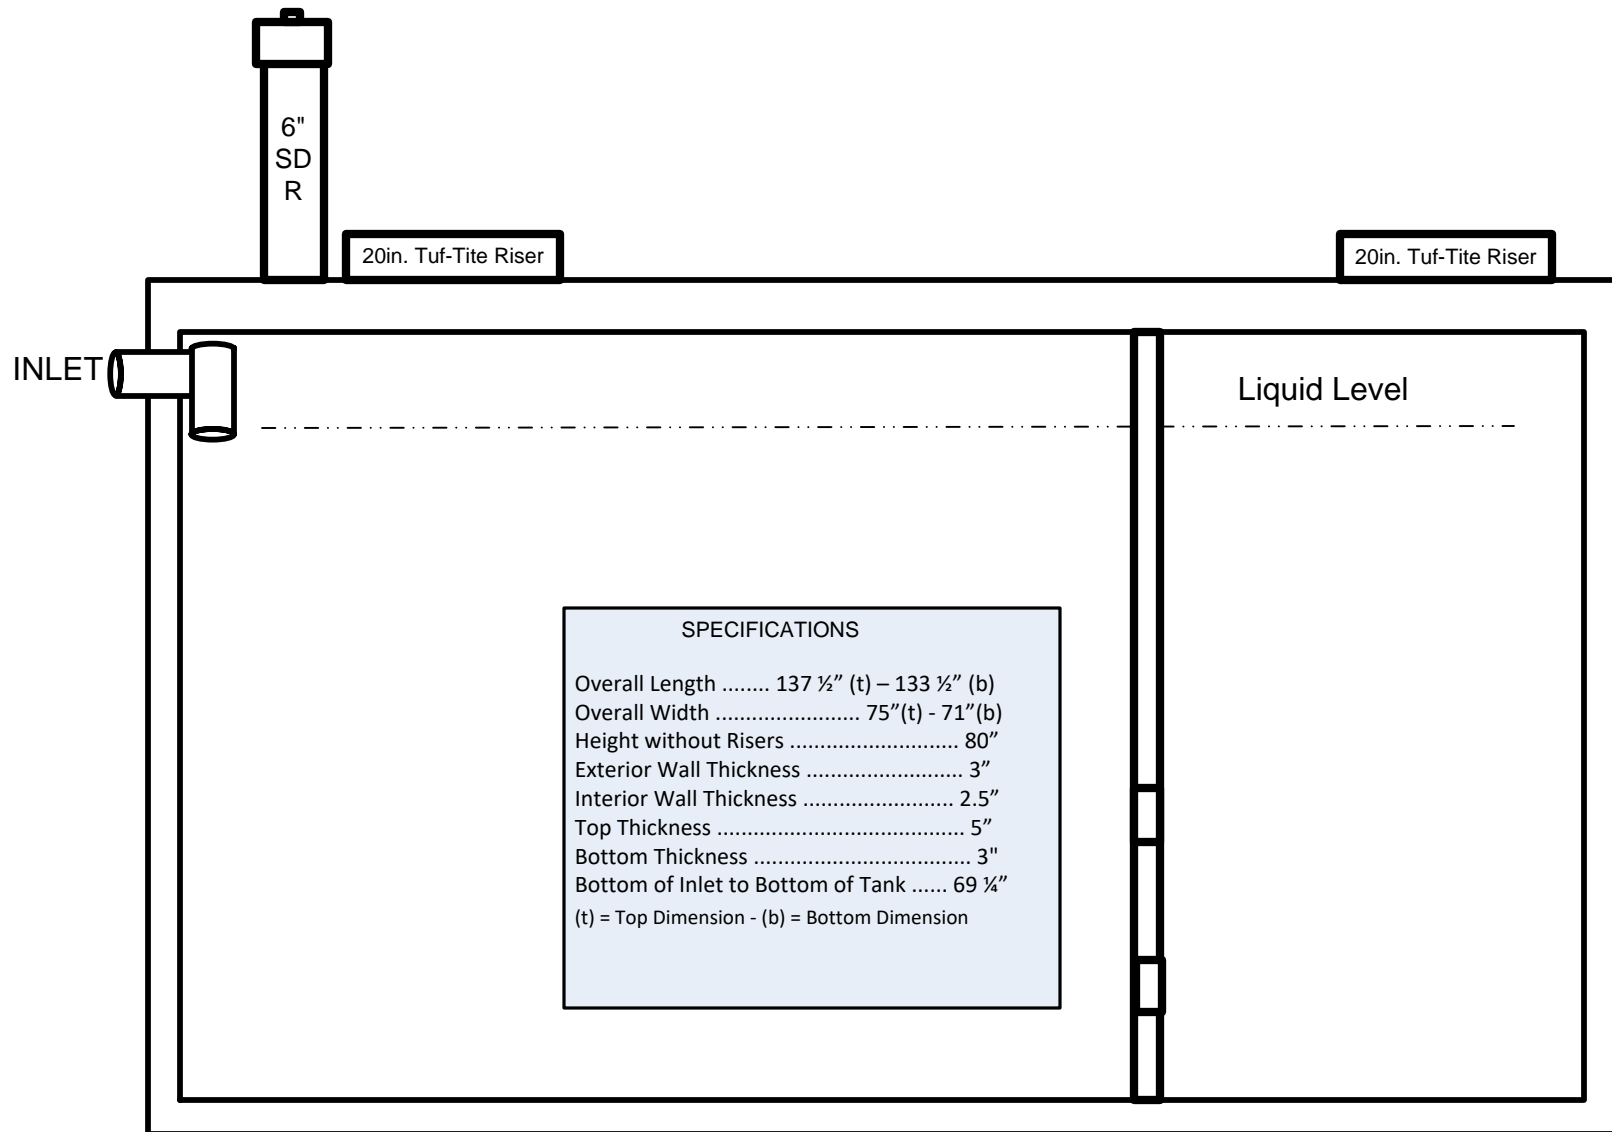

# Quality Concrete Products 2500 Gallon Pump Tank

5/17/2021

(angle of the walls not shown)