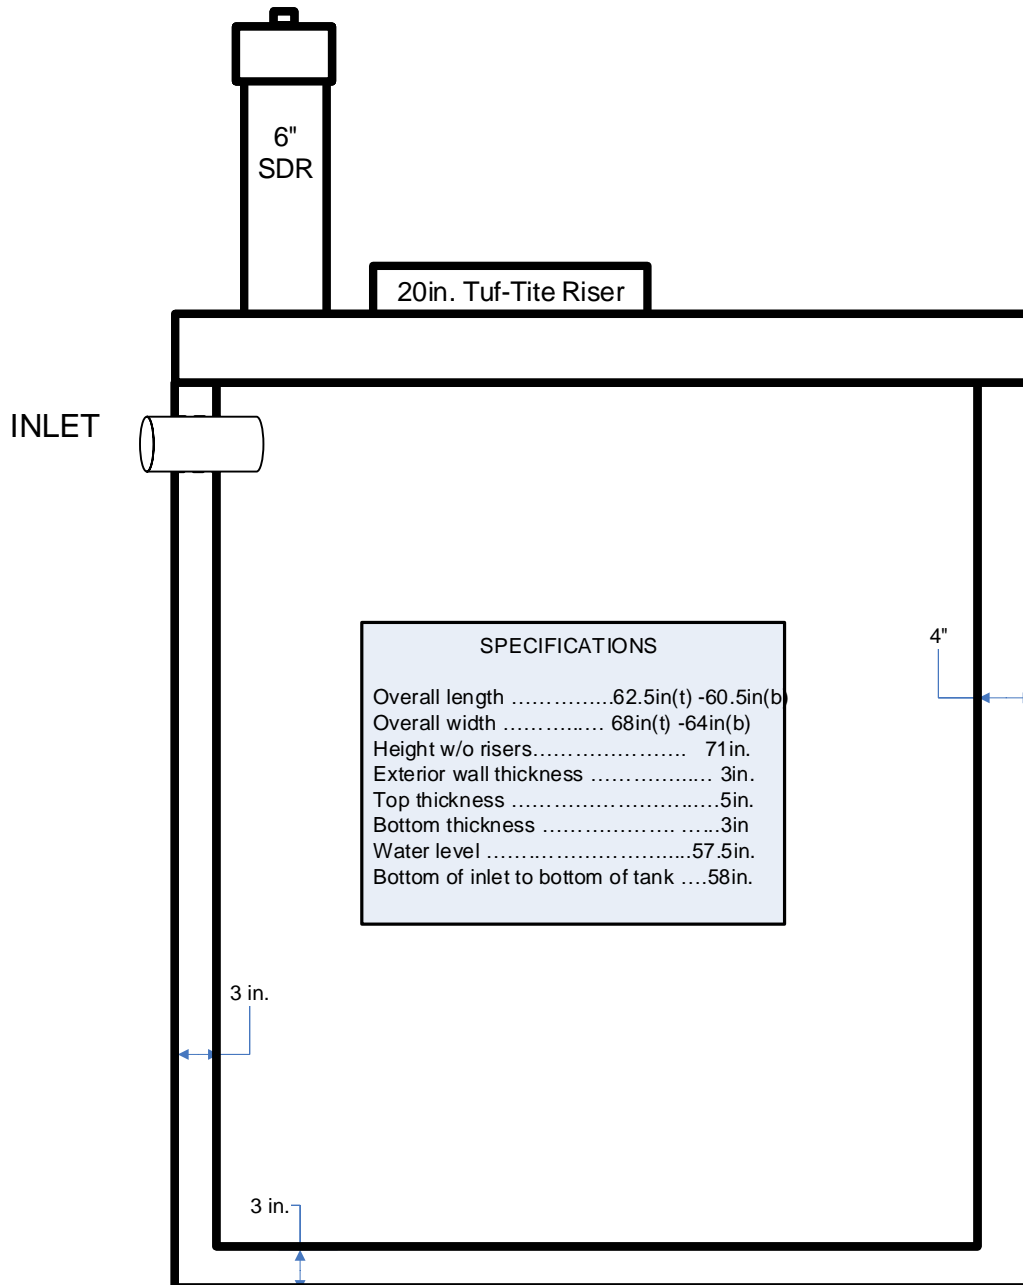

# Quality Concrete Products 750 Gallon Pump Tank

4/9/2019

(angle of the walls not shown)