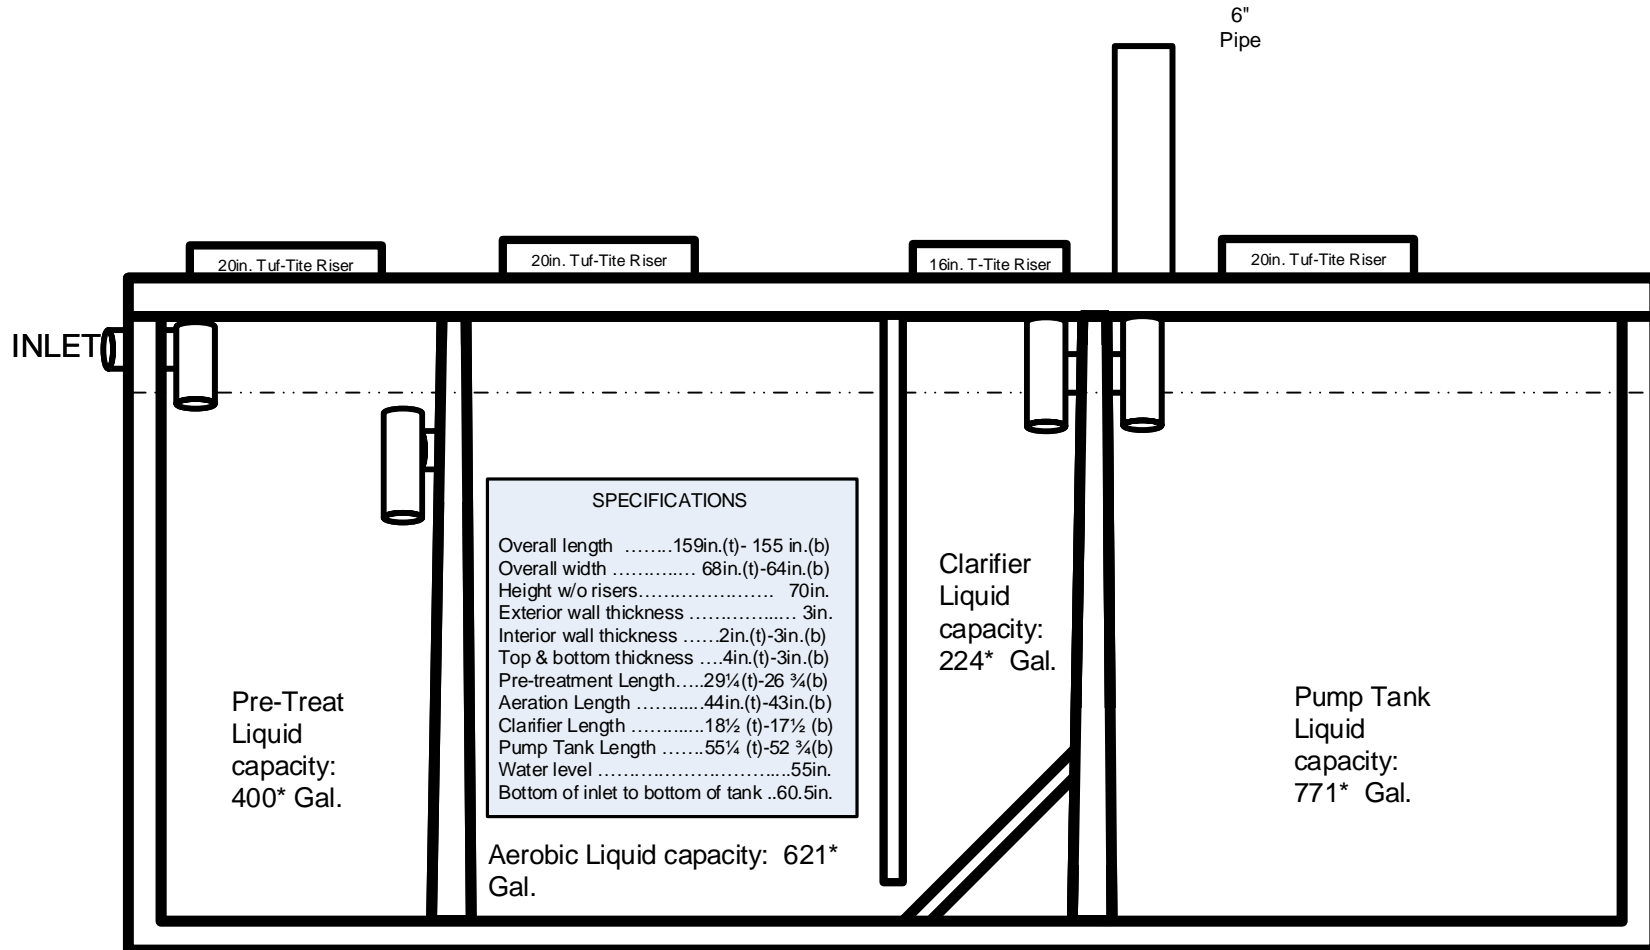

Quality Concrete Products
 Pro Flo 500SLPT2
 (with 771 Pump Tank)

4/9/2019

(angle of the walls not shown)