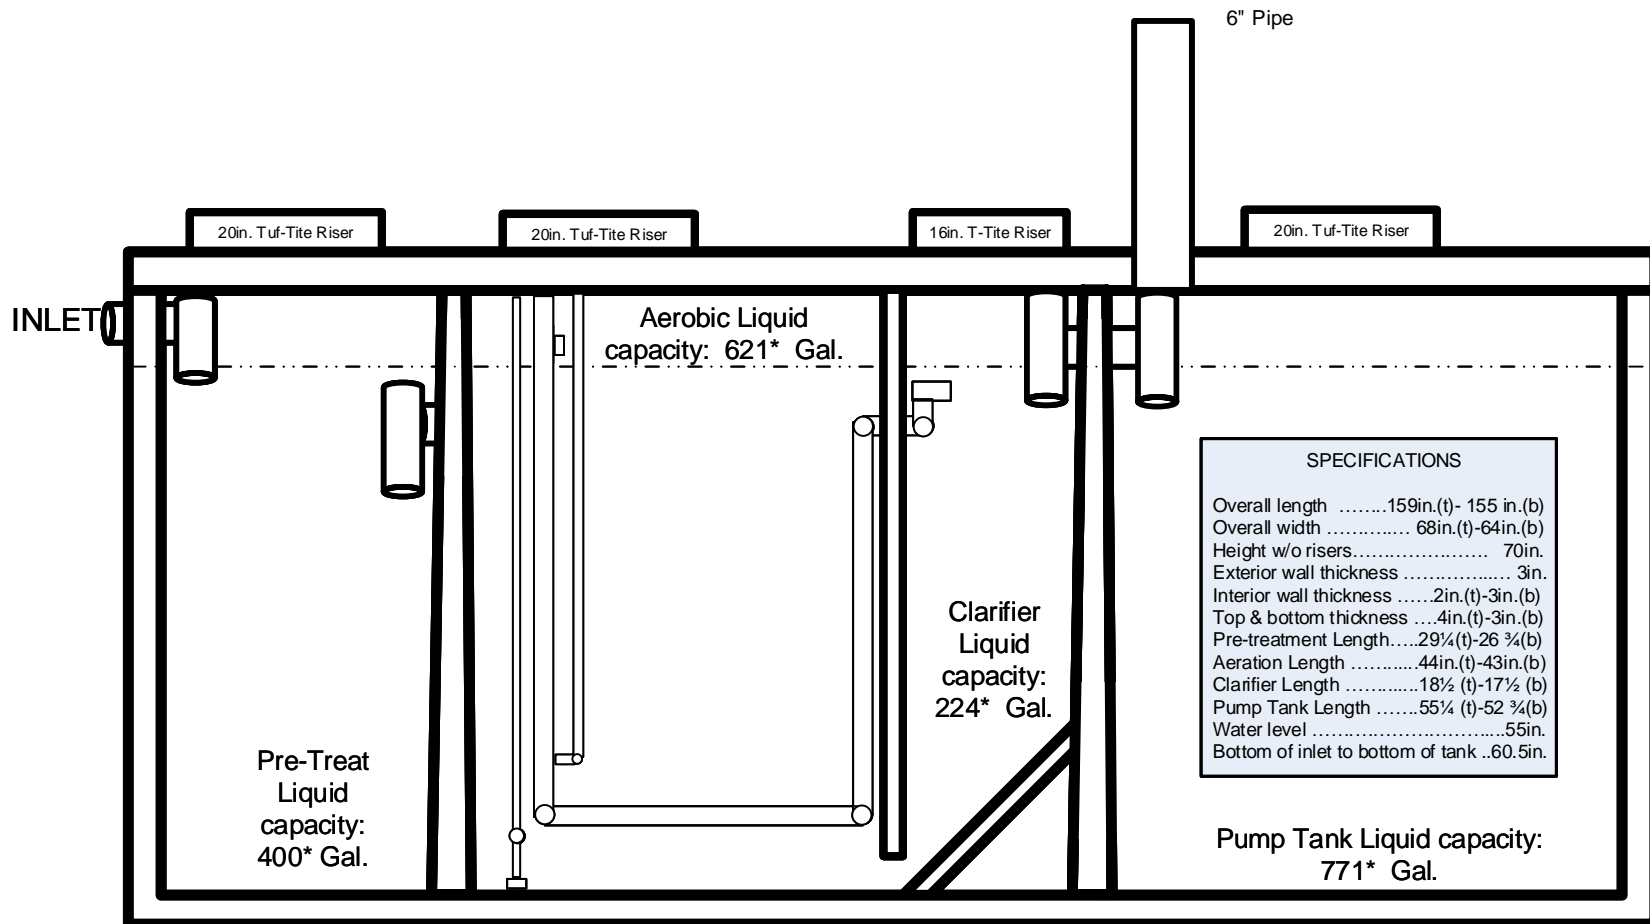

Quality Concrete Products
 Pro Flo 5060HCSP
 (with 771 Pump Tank)

4/9/2019

(angle of the walls not shown)