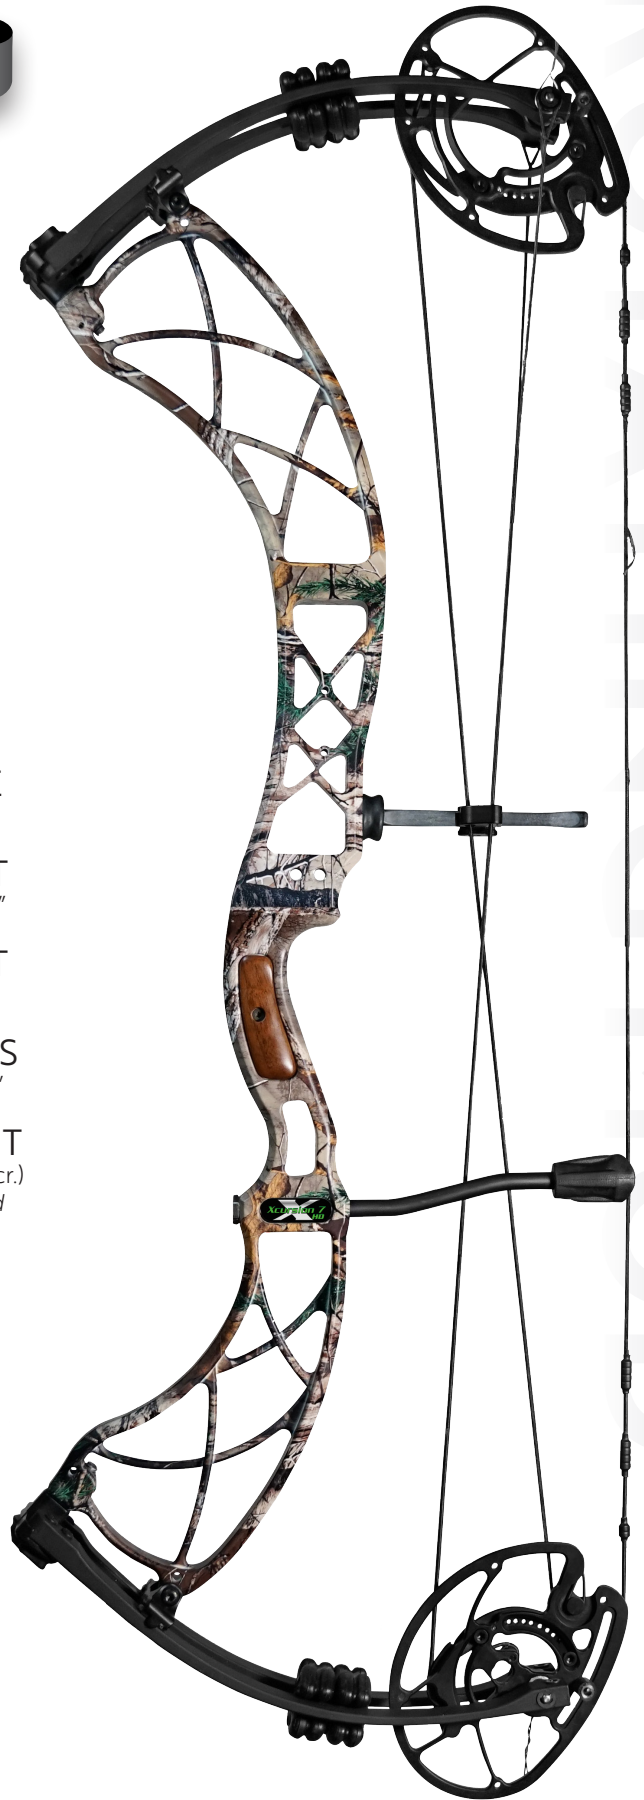

XCURSION 7 HD

NEW

Originating from the 2014 Xcentric, the Xcursion HD series is the next progression in fast hunting bows! The original, award-winning bows allowed archers to experience the Xpedition Perfection.

New for 2019, both the Xcursion 6 HD and 7 HD models will be outfitted with the XS-HD cam system, a rotating cam/mod system.

The traditional thinking has always been that to have the convenience and adjustability of a rotating mod, the archer had to give up a great deal of efficiency and speed. The Xcursion HD series shatters that perception with speeds in excess of 354 fps and 344 fps respectively. Shoot an Xcursion this season and find out why more hunters choose the Xcursion HD when the hunt is on the line.

SPECIFICATIONS

IBO RATING

344 fps

WEIGHT

3.9 lbs

AXLE TO AXLE

32.375" +/- .250"

BRACE HEIGHT

XS-HD Cam: 7" +/- .125"

DRAW WEIGHT

40,50,60,65,70

DRAW LENGTHS

XS-HD Cam: 26.5"-31.5"

DL ADJUSTMENT

Modular (Rotating, .5" Incr.)

No bow press required

LET-OFF

80% Adj.

MSRP $999