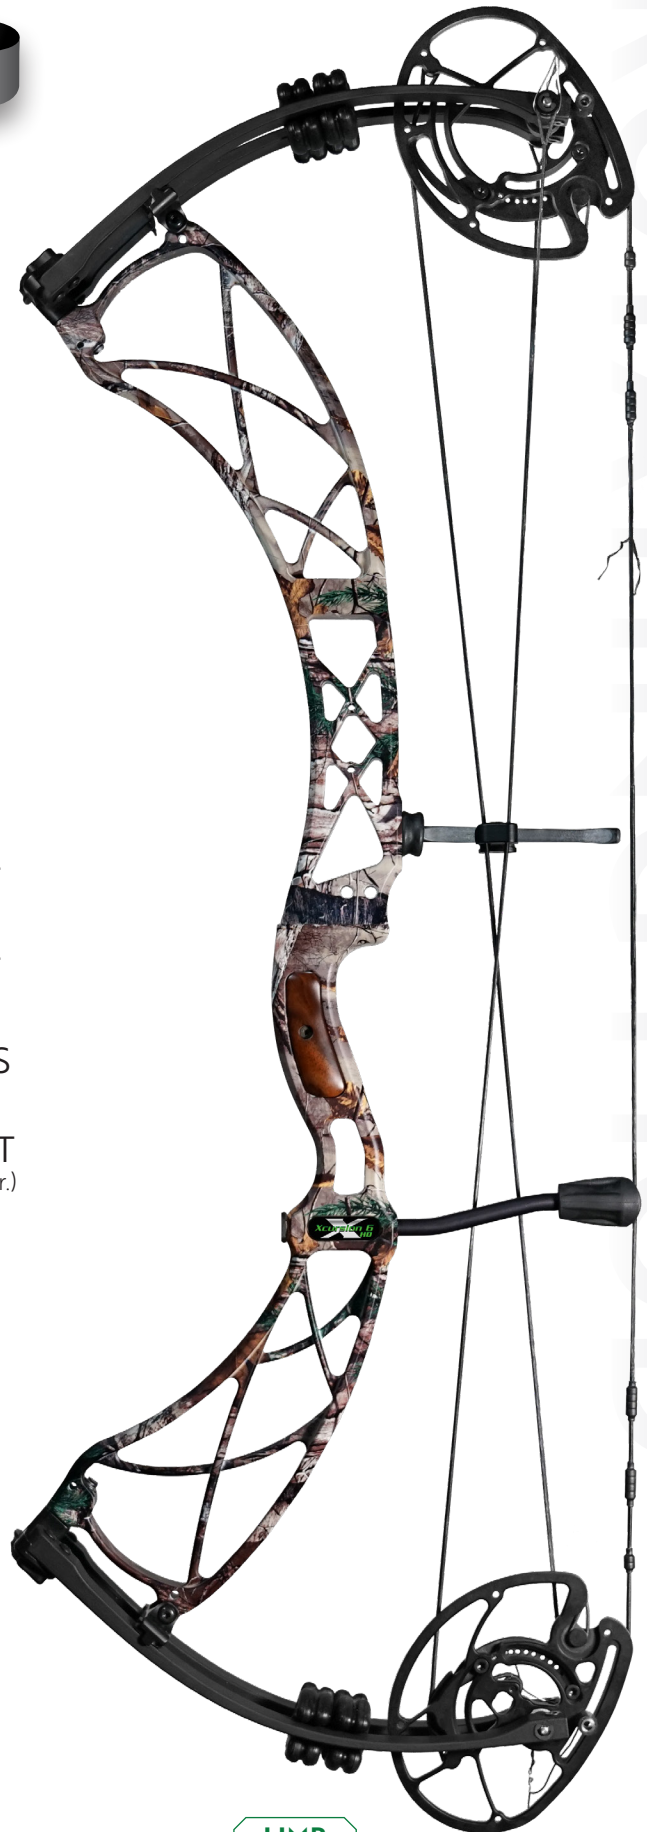

XCURSION 6 HD

Originating from the 2014 Xcentric, the Xcursion HD series is the next progression in fast hunting bows! The original, award-winning bows allowed archers to experience the Xpedition Perfection.

New for 2019, both the Xcursion 6 HD and 7 HD models will be outfitted with the XS-HD cam system, a rotating cam/mod system. The traditional thinking has always been that to have the convenience and adjustability of a rotating mod, the archer had to give up a great deal of efficiency and speed. The Xcursion HD series shatters that perception with speeds in excess of 354 fps and 344 fps respectively. Shoot an Xcursion this season and find out why more hunters choose the Xcursion HD when the hunt is on the line.

SPECIFICATIONS

IBO RATING
354 fps

WEIGHT
3.9 lbs

AXLE TO AXLE
32.375" +/- .250"

BRACE HEIGHT
XS-HD Cam: 6" +/- .125"

DRAW WEIGHT
40,50,60,65,70

DRAW LENGTHS
XS-HD Cam: 25.5"-30.5"

DL ADJUSTMENT
Modular (Rotating, .5" Incr.)
No bow press required

LET-OFF
80% Adj.

MSRP $999