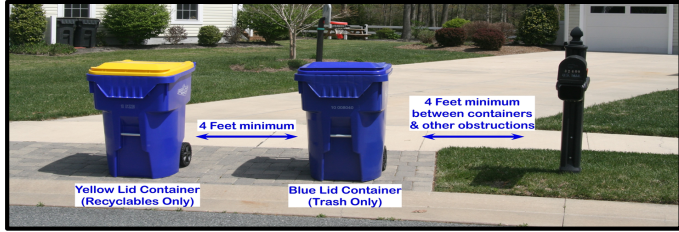

Trash & Recycling Container Placement