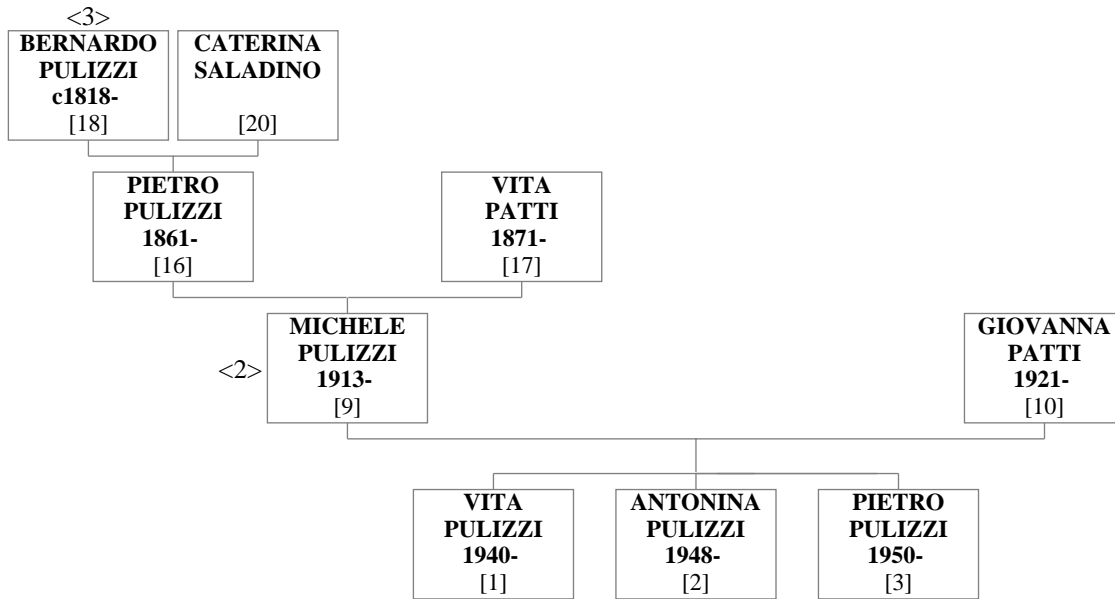

1. MICHELE PULIZZI & GIOVANNA PATTI