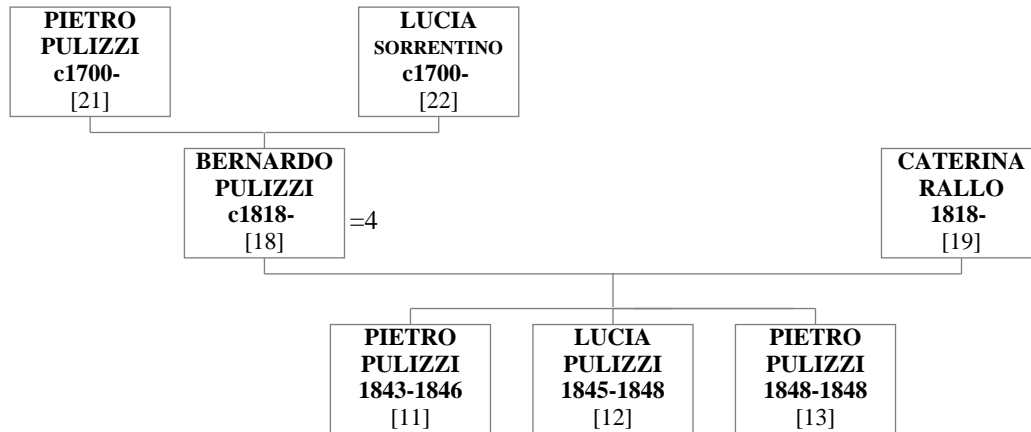

3. BERNARDO PULIZZI & CATERINA RALLO