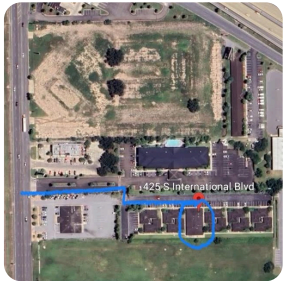

Our Locations

Weslaco

Rio Grande

Brownsville

Weslaco

425 S International
Boulevard, Weslaco, Tx
78596

KROMER