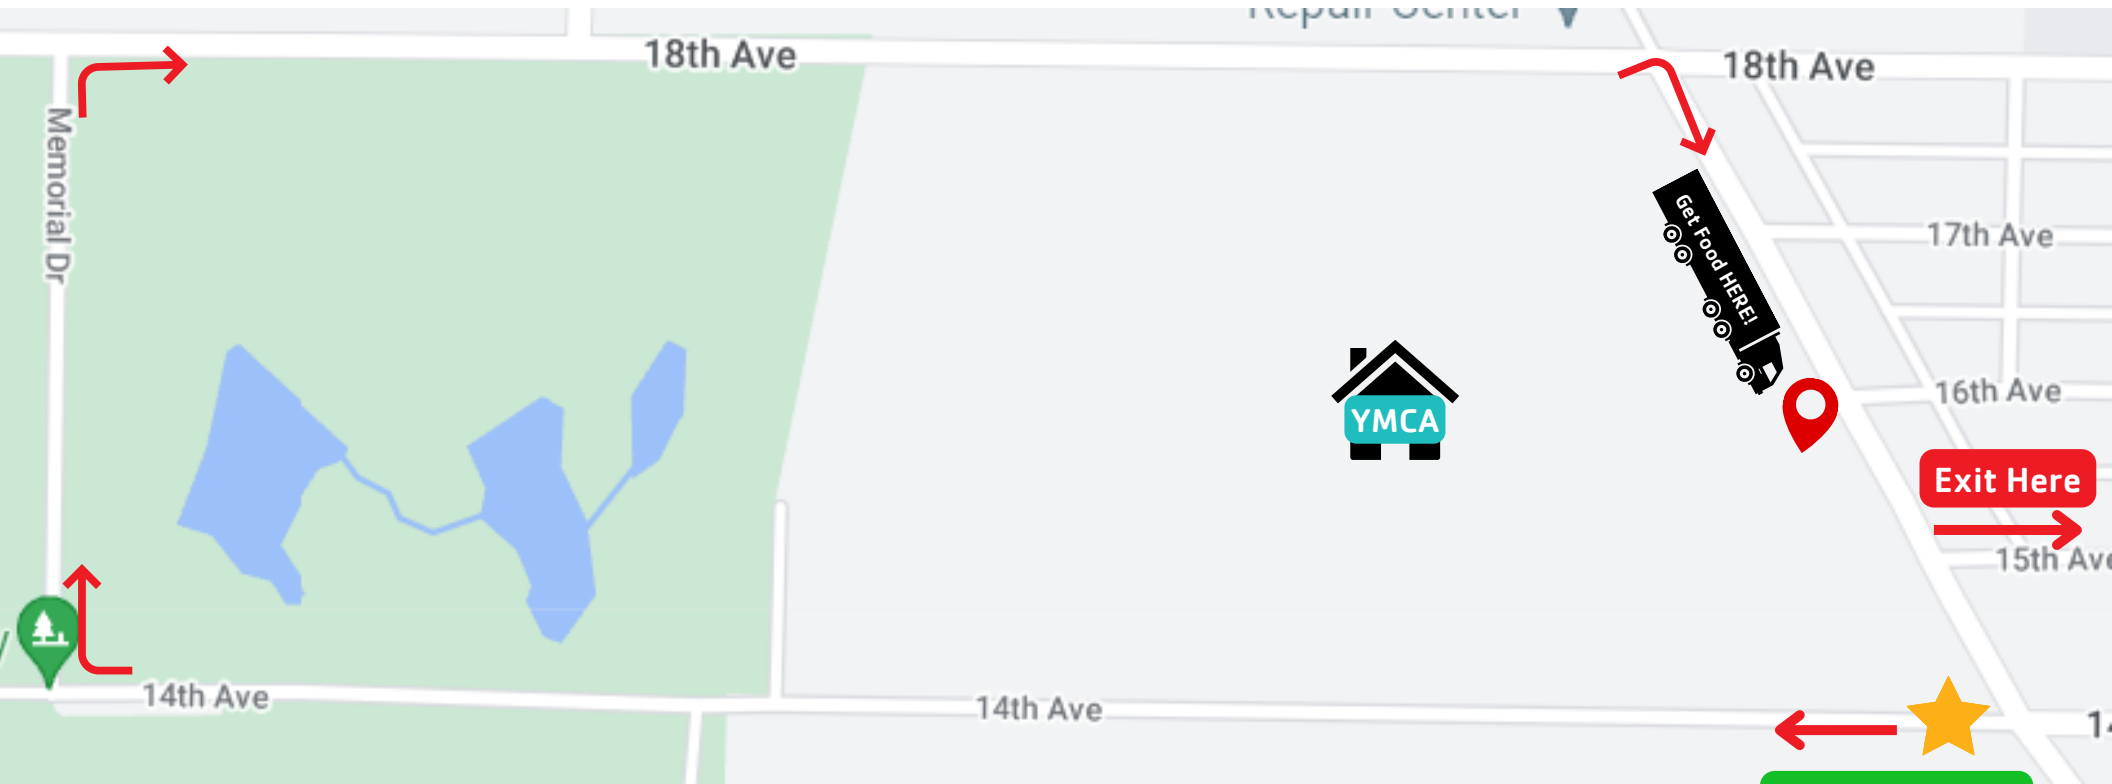

FOOD DISTRIBUTION ROUTE

Food handed out going south along West Drive. Please enter distribution line on 14th ave. See directions below

1. Enter food distribution line going West towards Riverside Cemetery on 14th ave.
2. Follow posted signs on right hand side along: **14th Ave - Memorial - Riverside - West Dr.**
3. Pick up food ON RIGHT side on West Dr.
4. Exit onto 15th ave
5. No need to enter the YMCA parking lot!