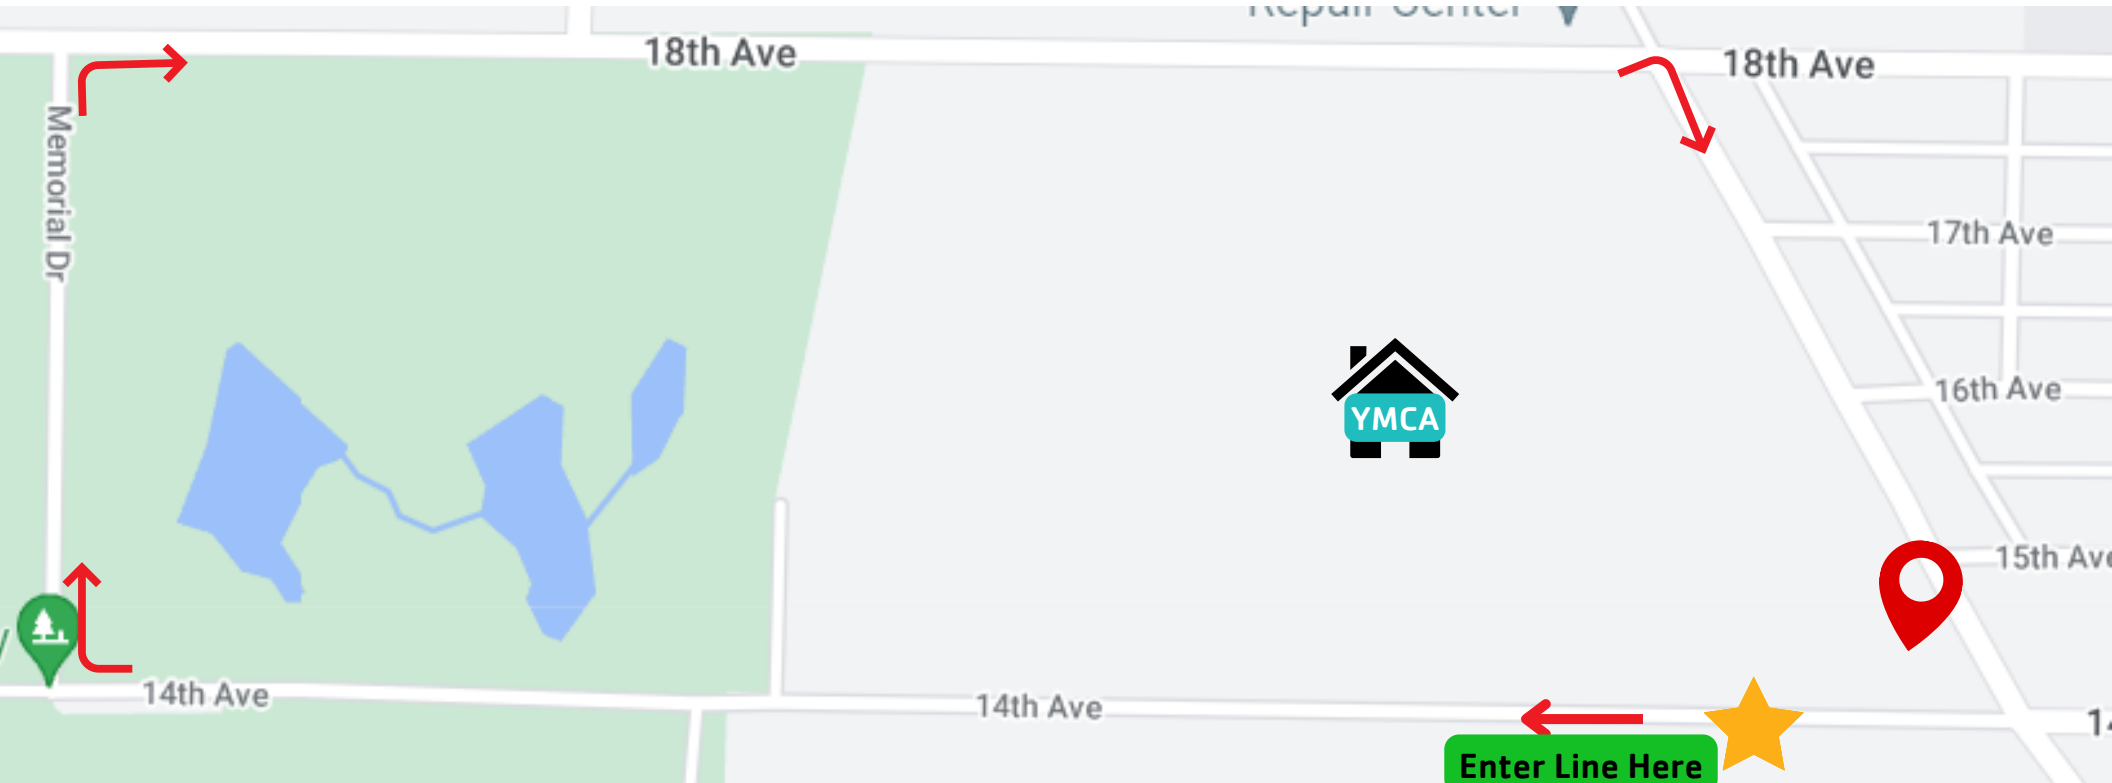

# FOOD DISTRIBUTION ROUTE

MARINETTE-MENOMINEE YMCA

1. Enter line going West towards Riverside Cemetery on 14th ave.
2. Follow route: 14th Ave - Memorial - Riverside - West Dr.
3. Pick up food ON RIGHT side or West Drive & 14th ave
4. No need to enter the YMCA parking lot!