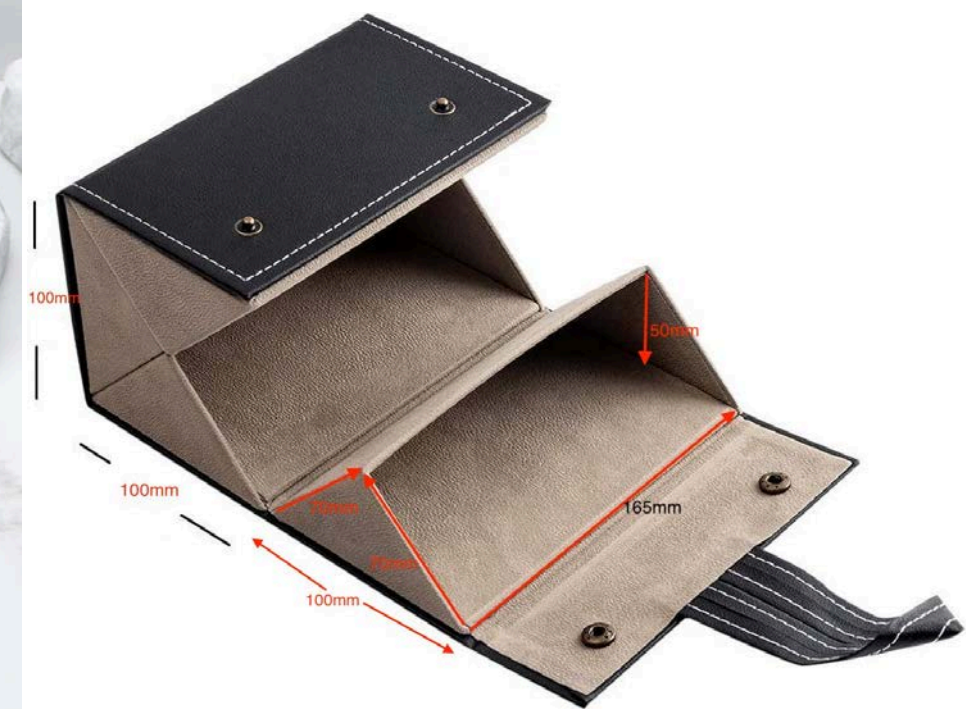

## References

**MAKE THE CASE THE SHAPE OF THIS LOGO**

LOGO SHOULD BE EMBOSSED ON THE SIDE OF THE CASE

**6 GLASSES & 4 GLASSES CASE**

**USE SAME ALCANTARA LINING  
SOFT PADDED INNER CUSHION  
& FLEXIBLE CORE LIKE IMAGE BELOW**

**2 TYPES OF MATERIAL FOR OUTER SHELL**

**CARBON FIBRE  
GRAINED LEATHER with GOLD & SILVER DETAIL**

**COMPARTMENTS SHOULD OPEN LIKE EITHER OF THESE WAYS...**

**USE THE MOST COMPACT / SIZE EFFICIENT WAY**

**DIMENSION OF EACH COMPARTMENT**