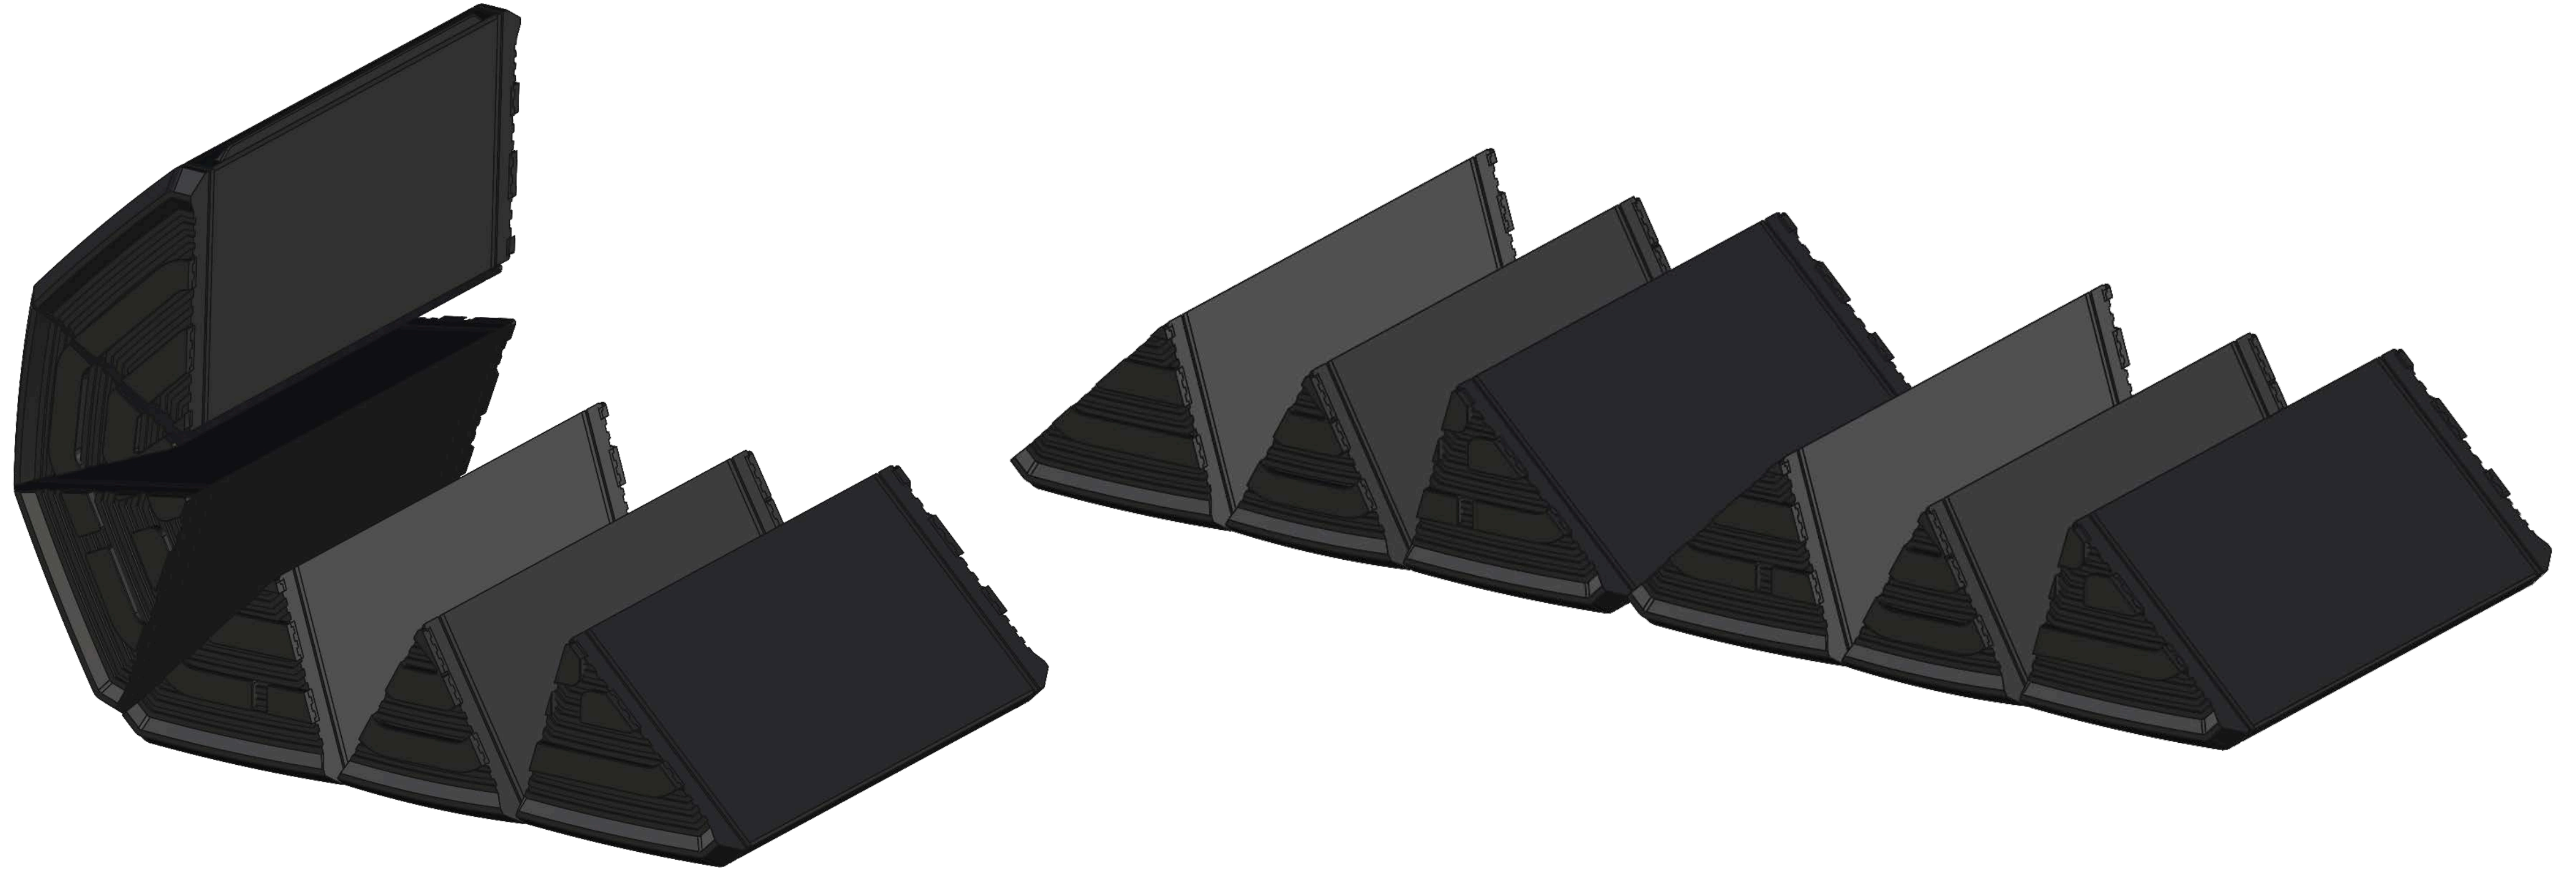

MOBIUS

Configuration