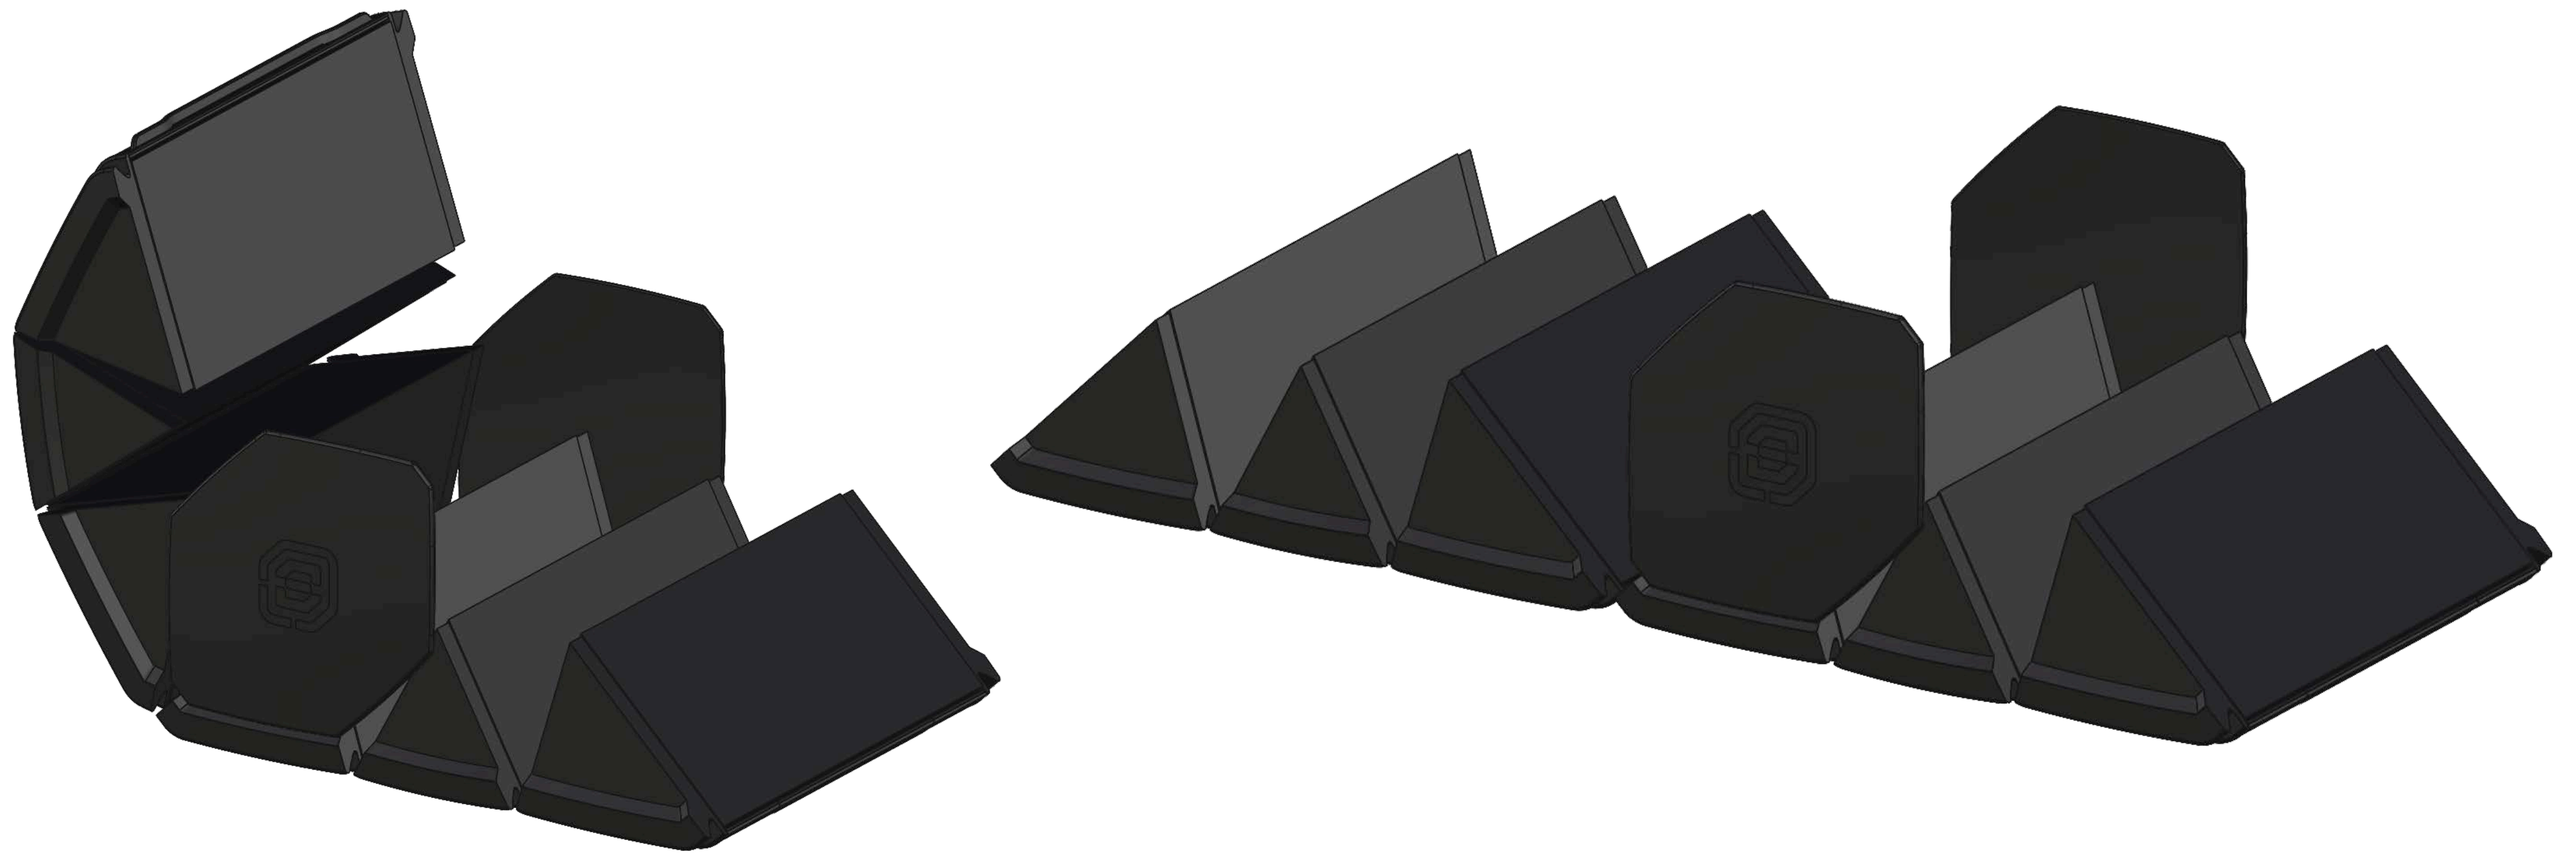

ODIN

Configuration