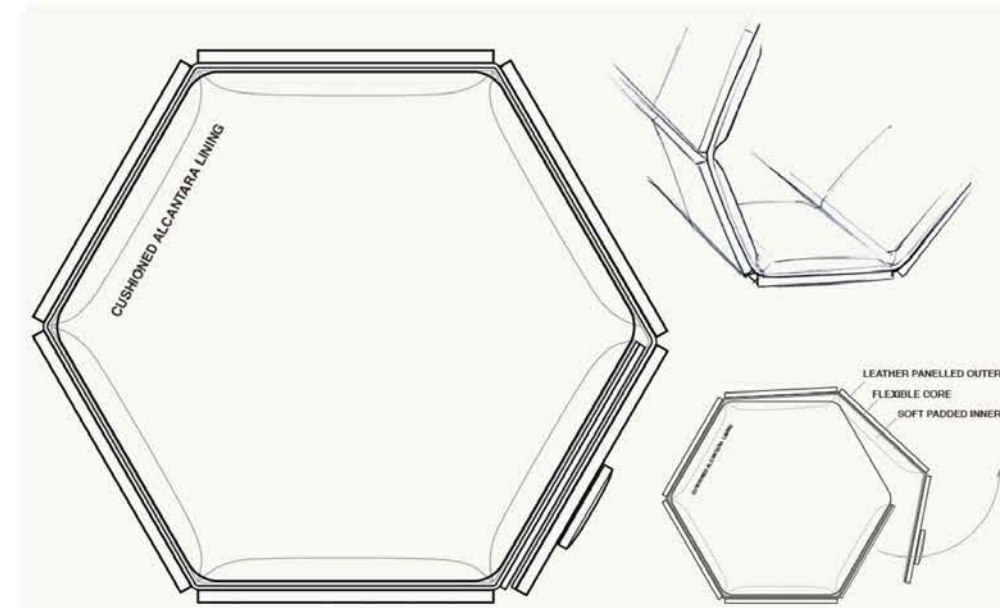

## References

**MAKE THE CASE THE SHAPE OF THIS LOGO**

LOGO SHOULD BE EMBOSSED ON THE SIDE OF THE CASE

**6 GLASSES & 4 GLASSES CASE**

**USE SAME ALCANTARA LINING  
SOFT PADDED INNER CUSHION  
& FLEXIBLE CORE LIKE IMAGE BELOW**

**DIMENSION OF EACH COMPARTMENT**