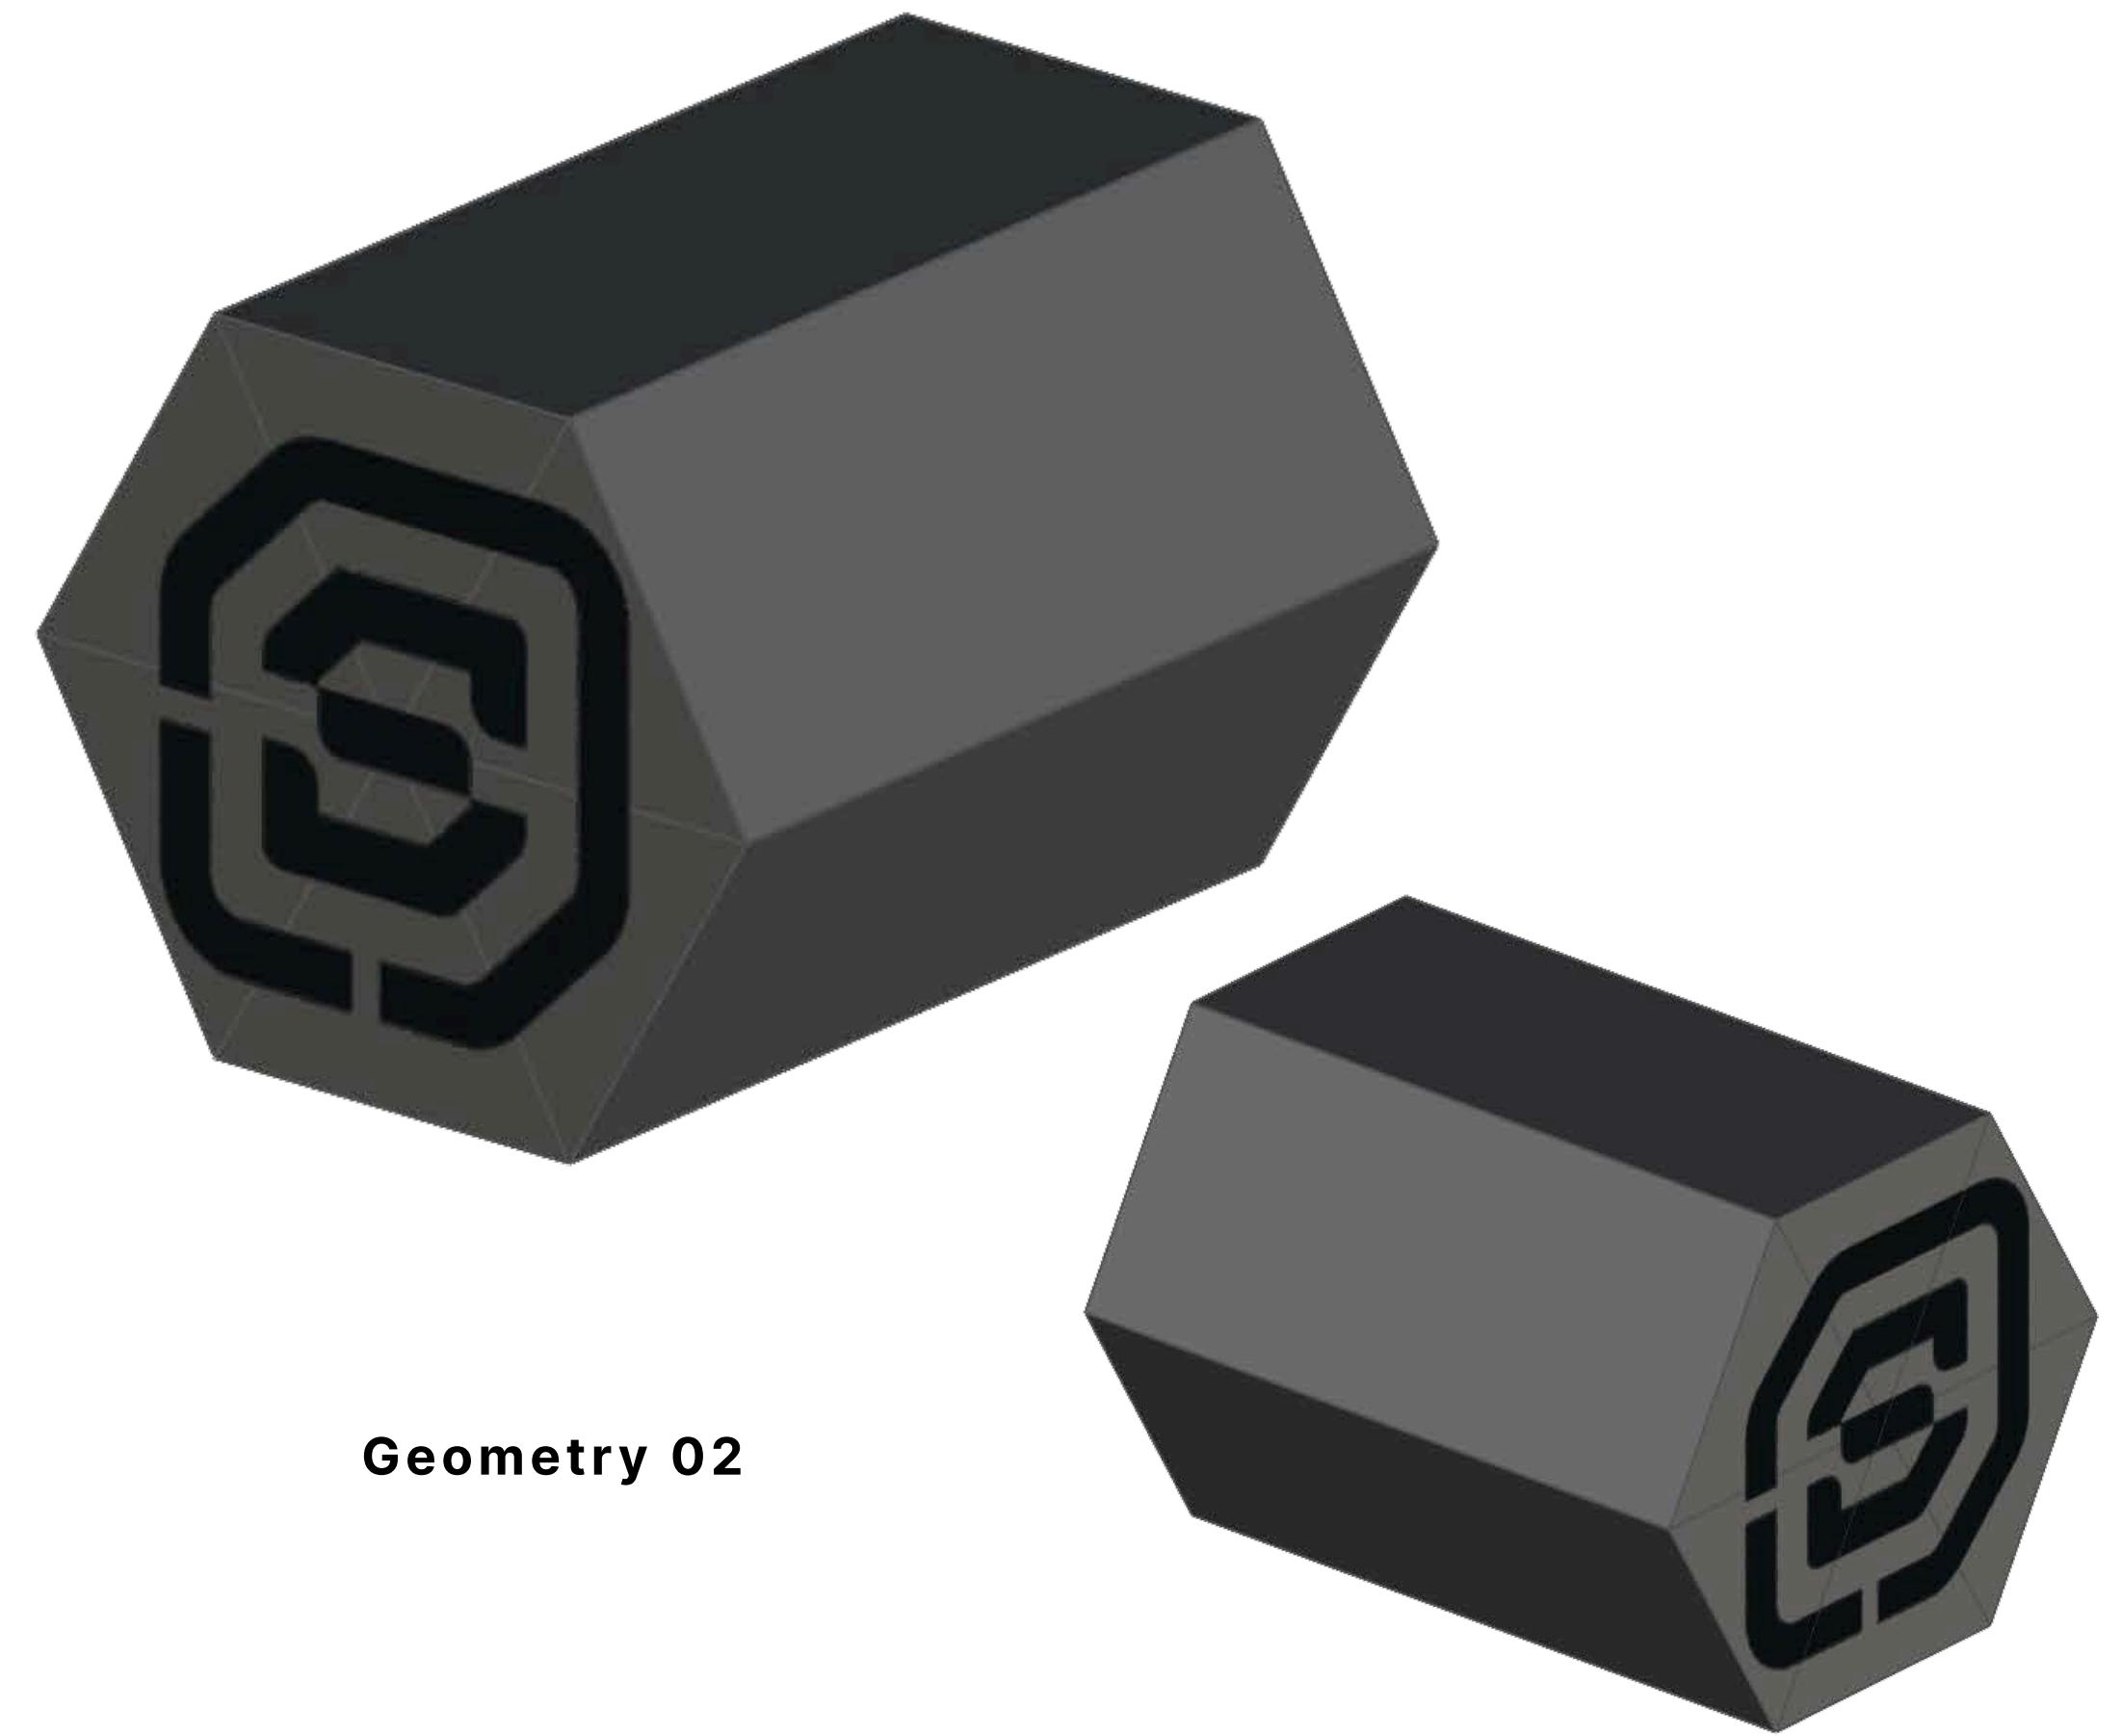

Geometry 02