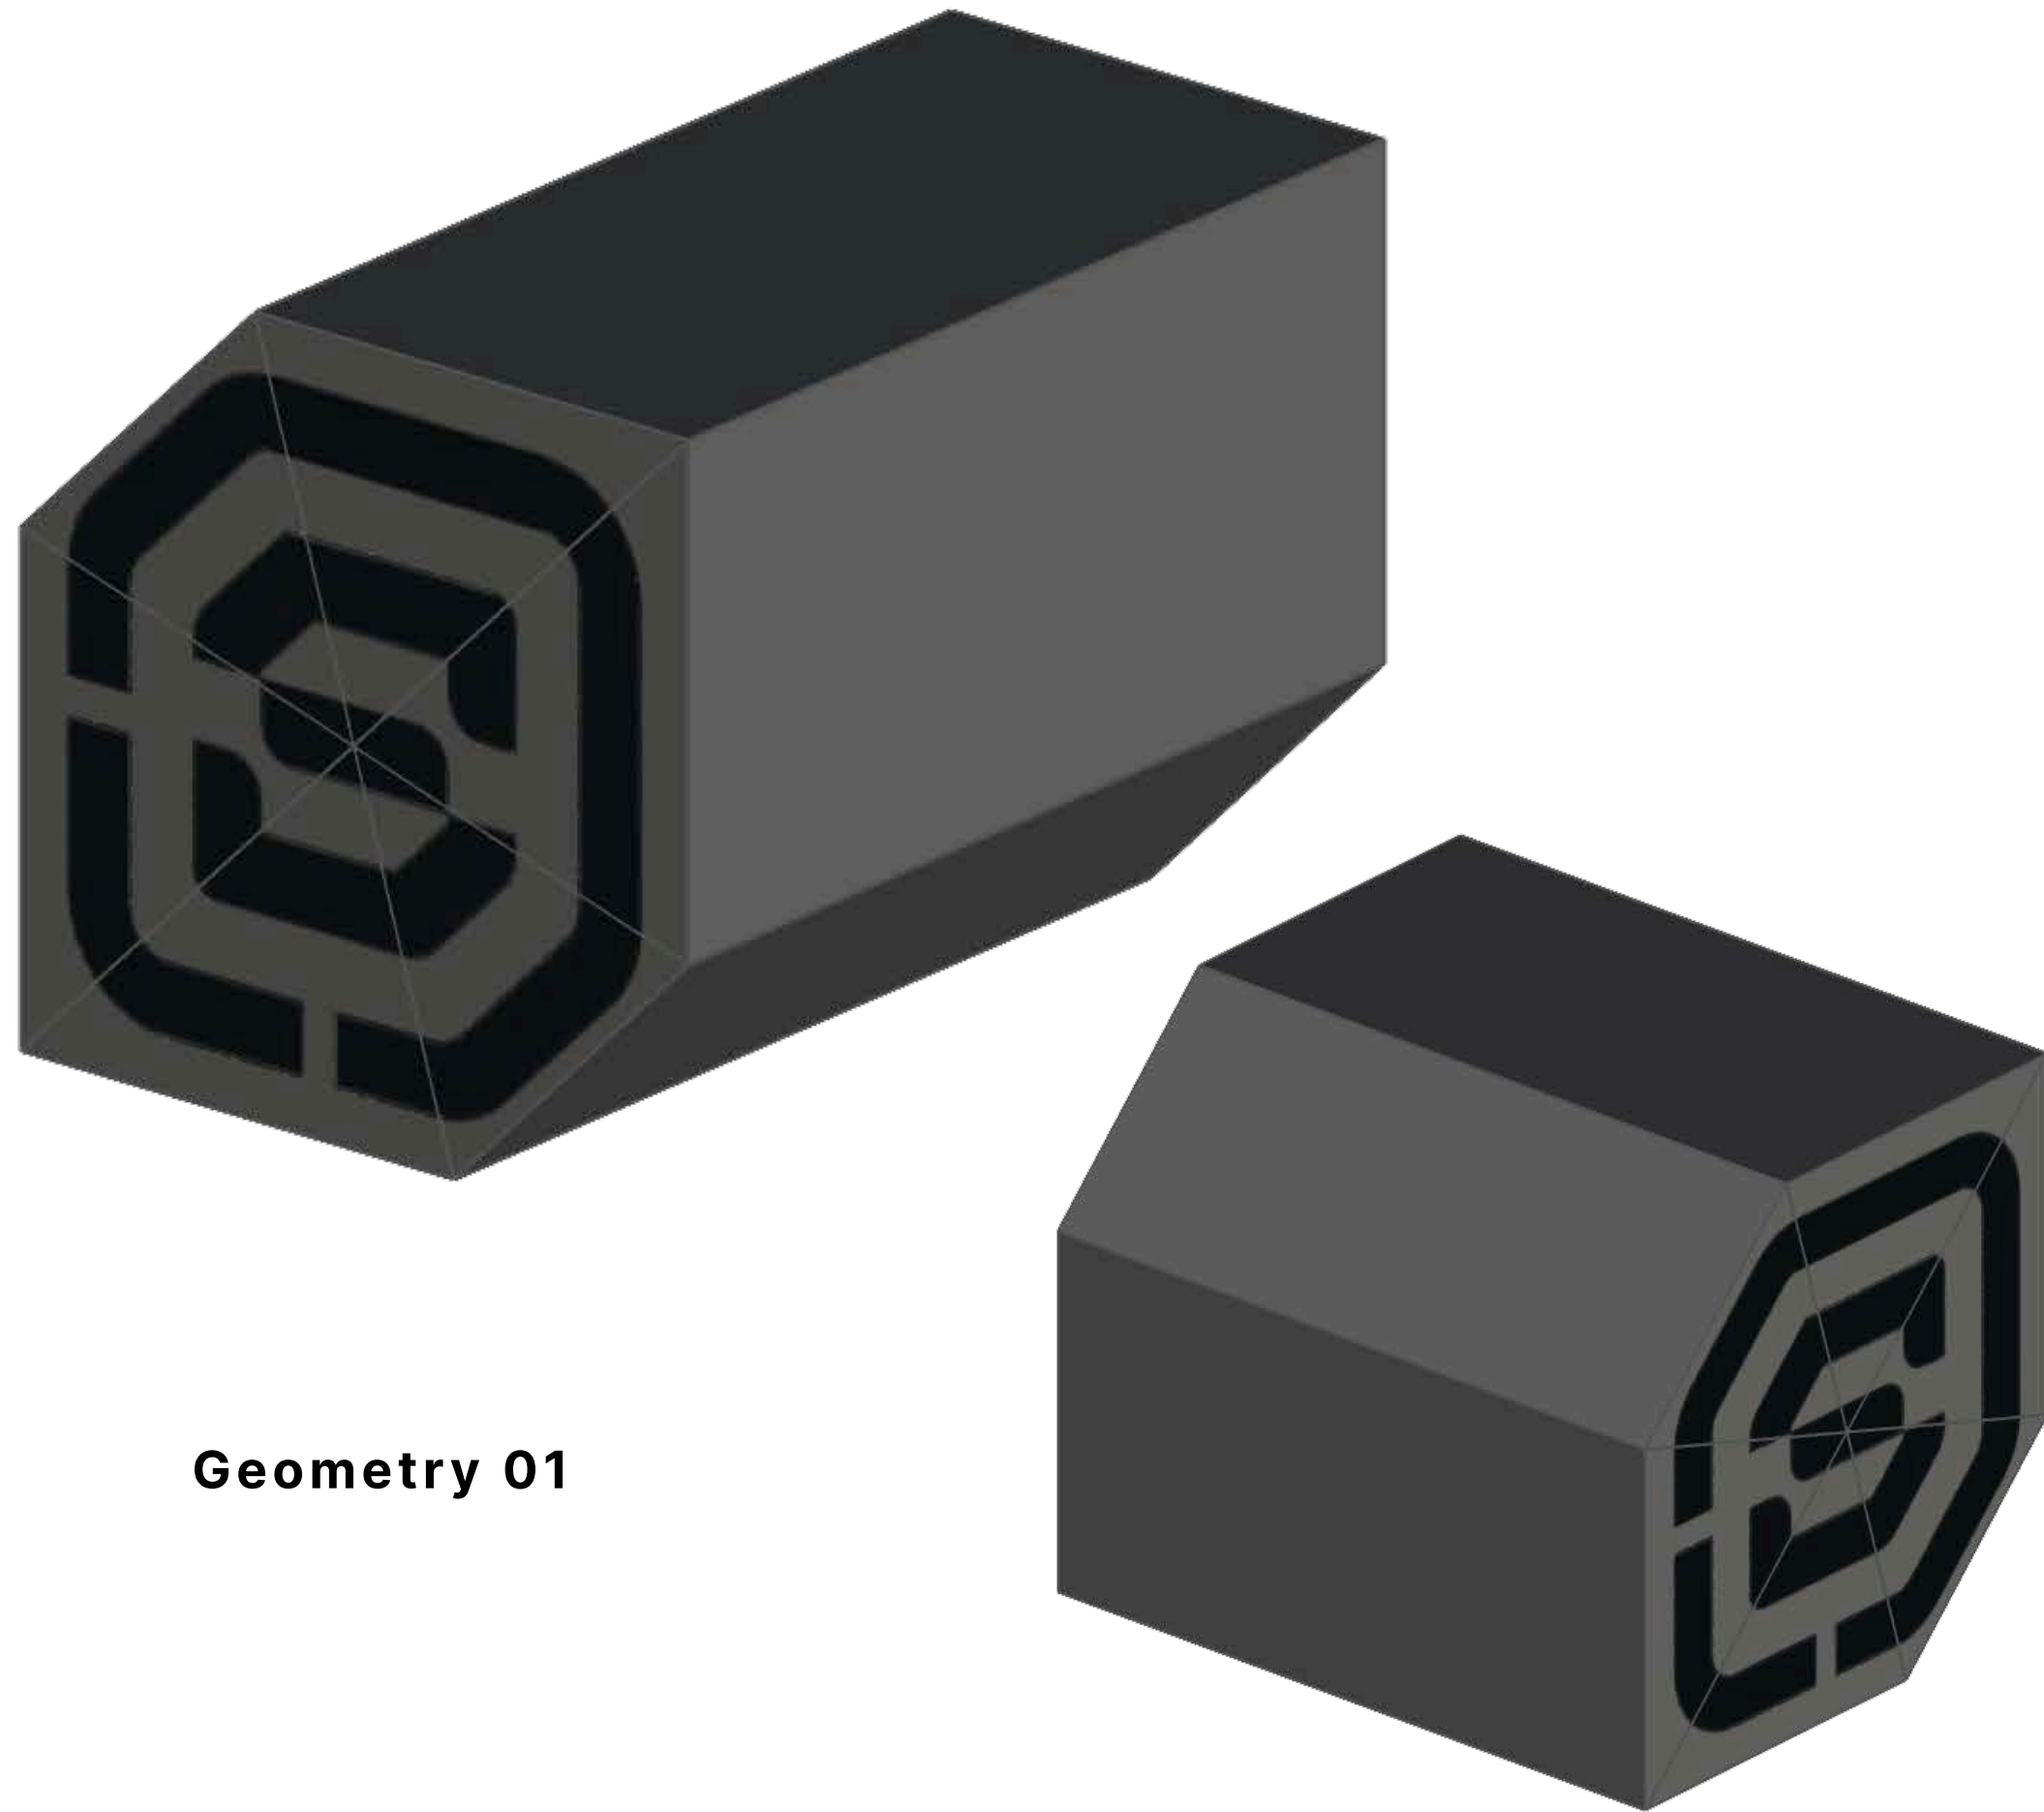

Configurations

Dimensions and Geometry for 6 individual sun glass storage

Geometry 01