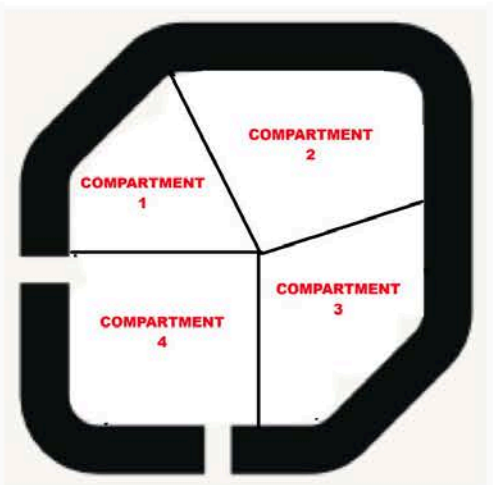

6 GLASSES & 4 GLASSES CASE