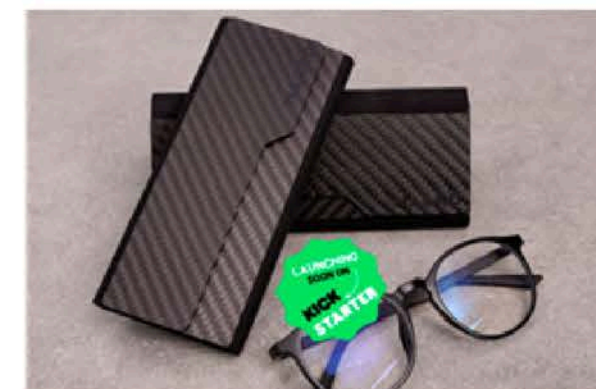

Project Brief

References

MAKE THE CASE THE SHAPE OF THIS LOGO

LOGO SHOULD BE EMBOSSED ON THE SIDE OF THE CASE

6 GLASSES & 4 GLASSES CASE

**USE SAME ALCANTARA LINING
SOFT PADDED INNER CUSHION
& FLEXIBLE CORE LIKE IMAGE BELOW**

2 TYPES OF MATERIAL FOR OUTER SHELL

**CARBON FIBRE
GRAINED LEATHER with GOLD & SILVER DETAIL**

COMPARTMENTS SHOULD OPEN LIKE EITHER OF THESE WAYS...

USE THE MOST COMPACT / SIZE EFFICIENT WAY

DIMENSION OF EACH COMPARTMENT