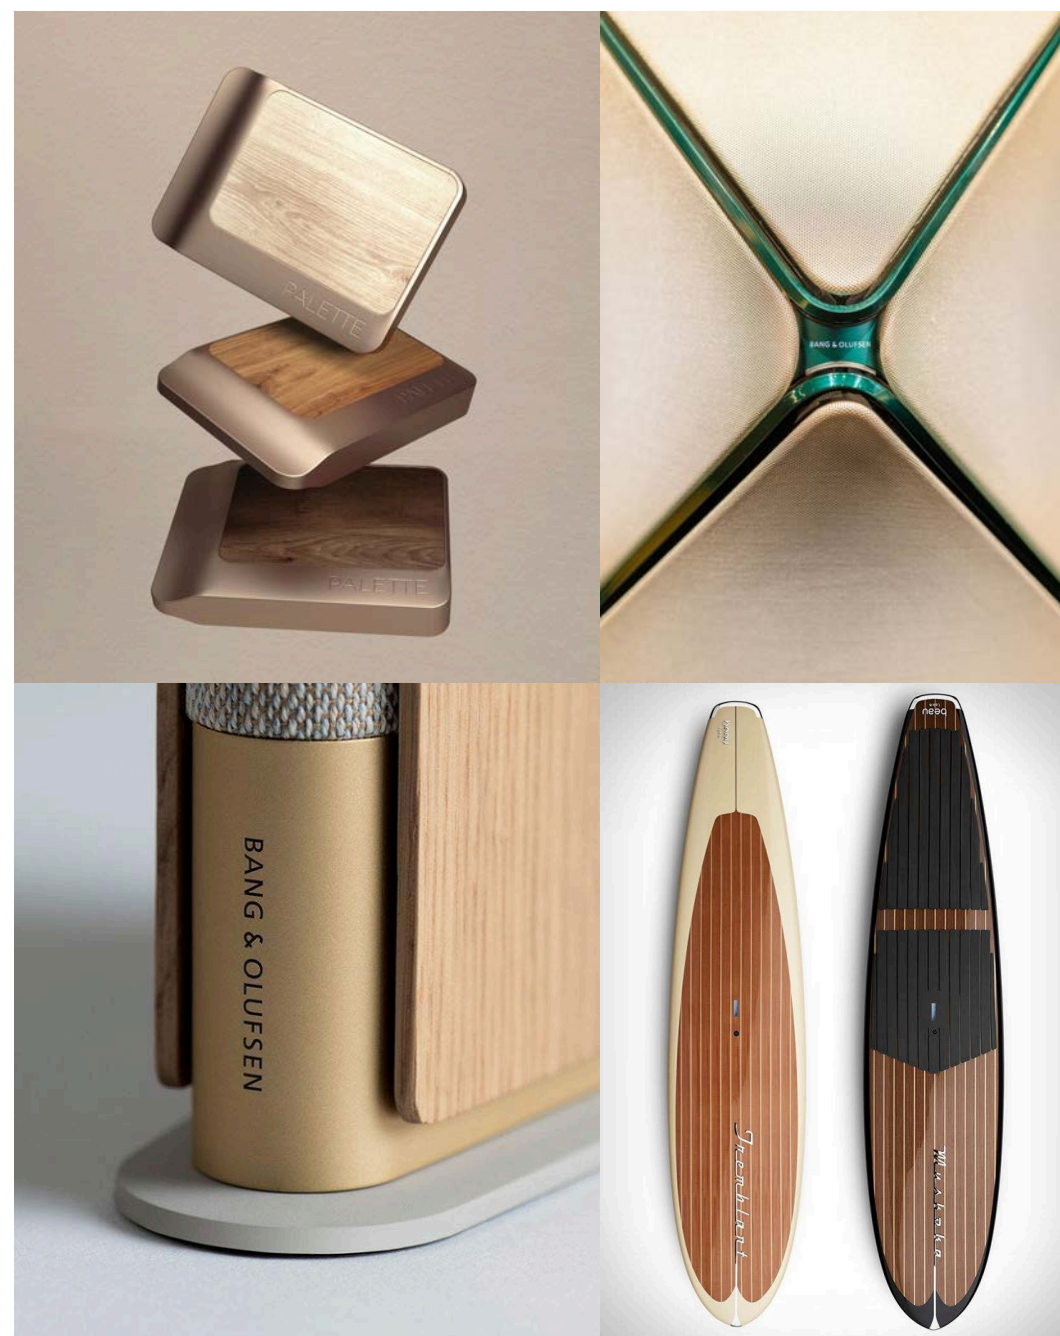

Design Themes

Design Directions, Inspiration

Theme 01

Elevated Luxury
Premium, Expensive, Cheek