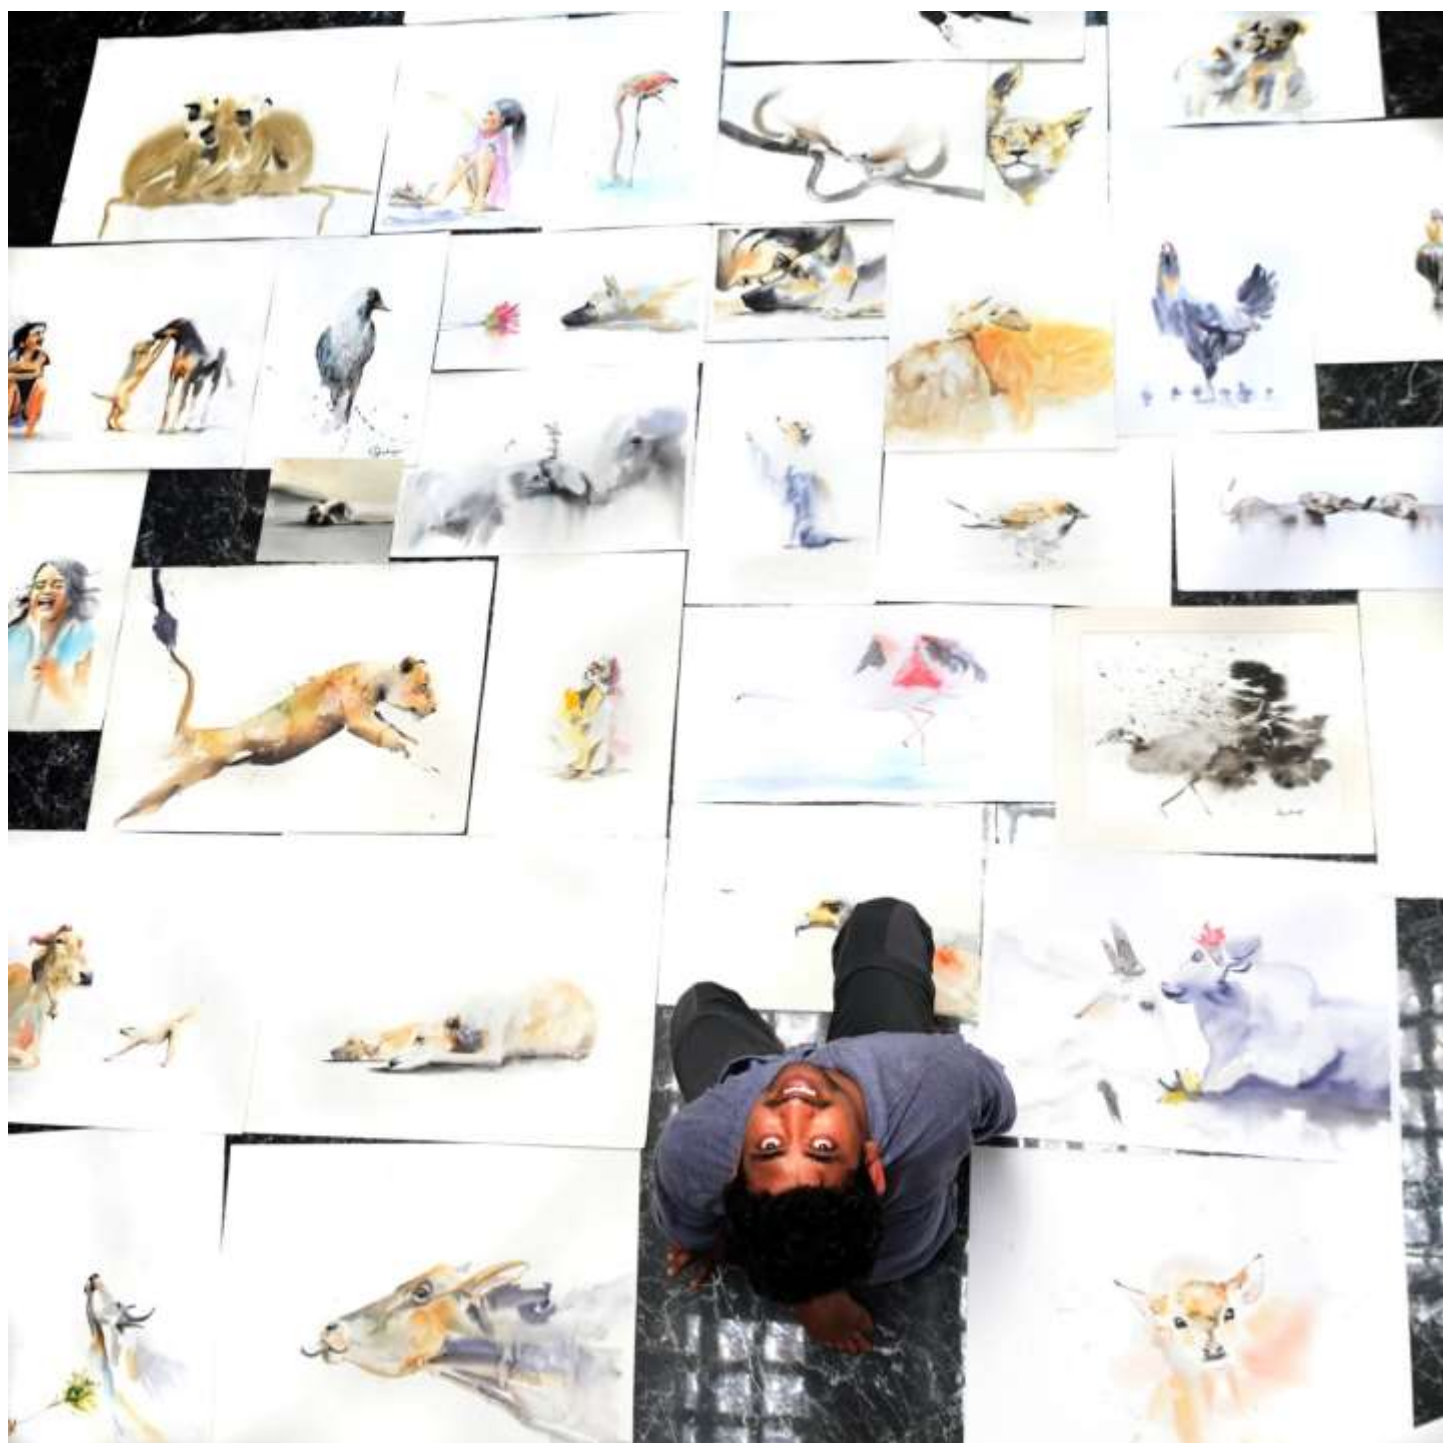

wu-wei

I would love to let the viewer Relax over the emptiness in the canvas, contrasting the buzz of information all around, the space allows one to connect to the subject instantly and urges one to complete the story on their own and attach with the work in their own way.

I always feel my works are half done and waiting to be complete in your imagination.