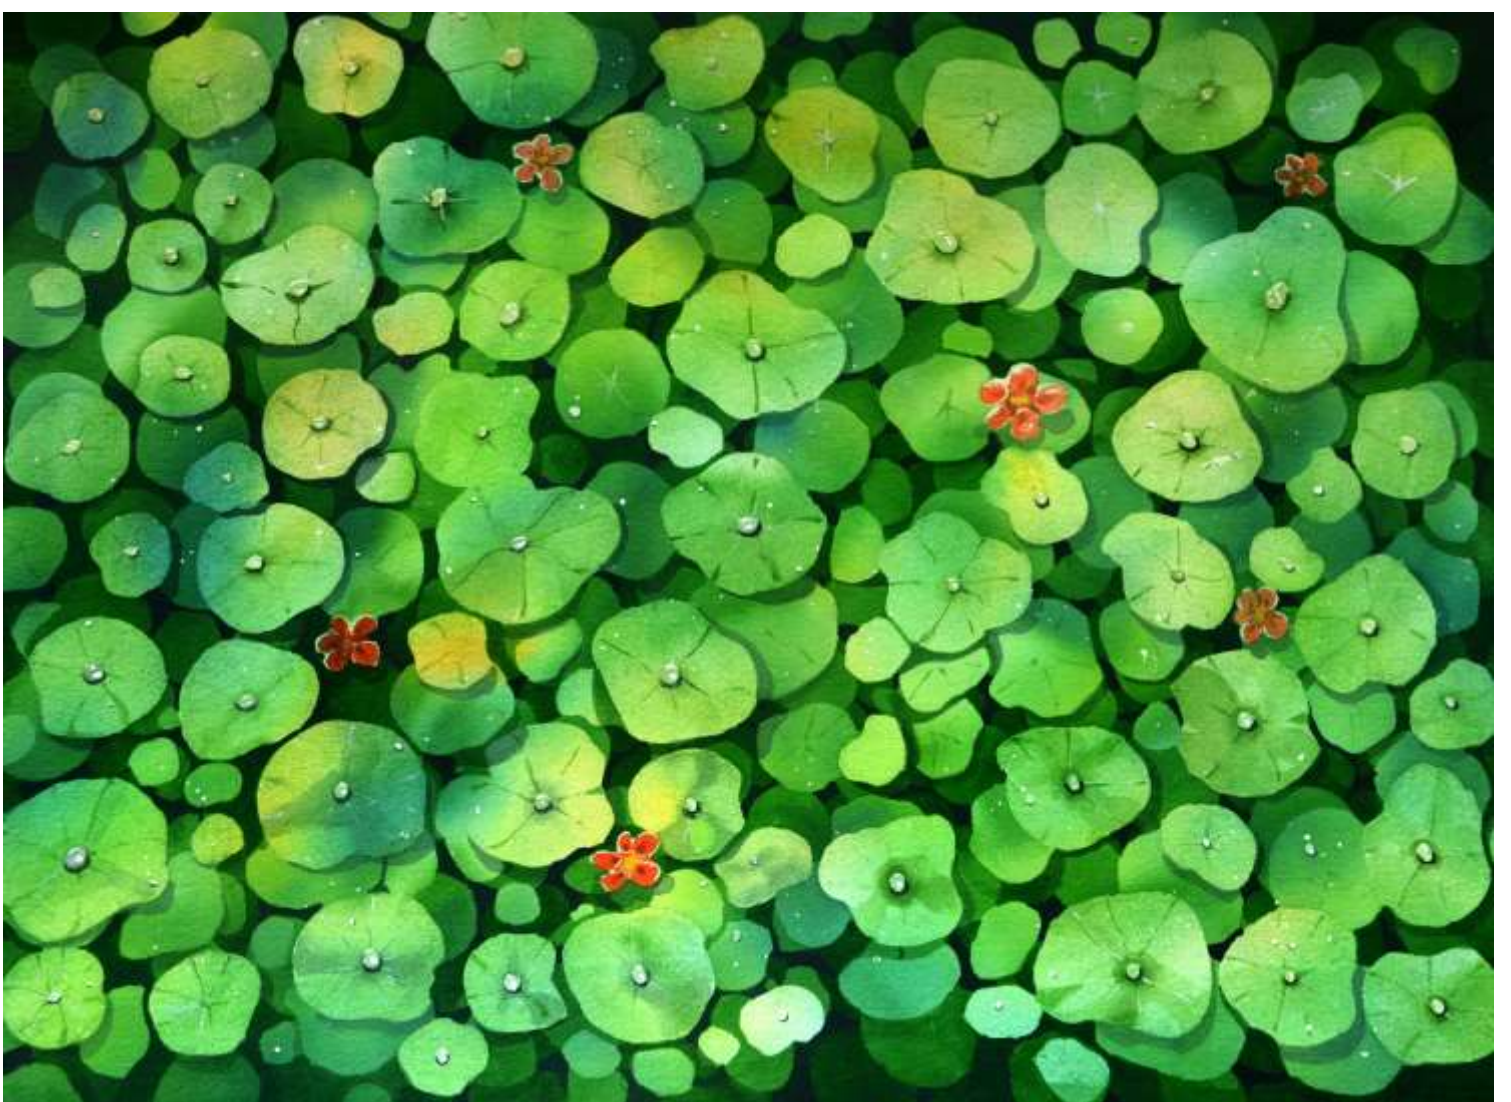

79

THE EYES OF THE EARTH

33 X 22 INCH

36,000 RS