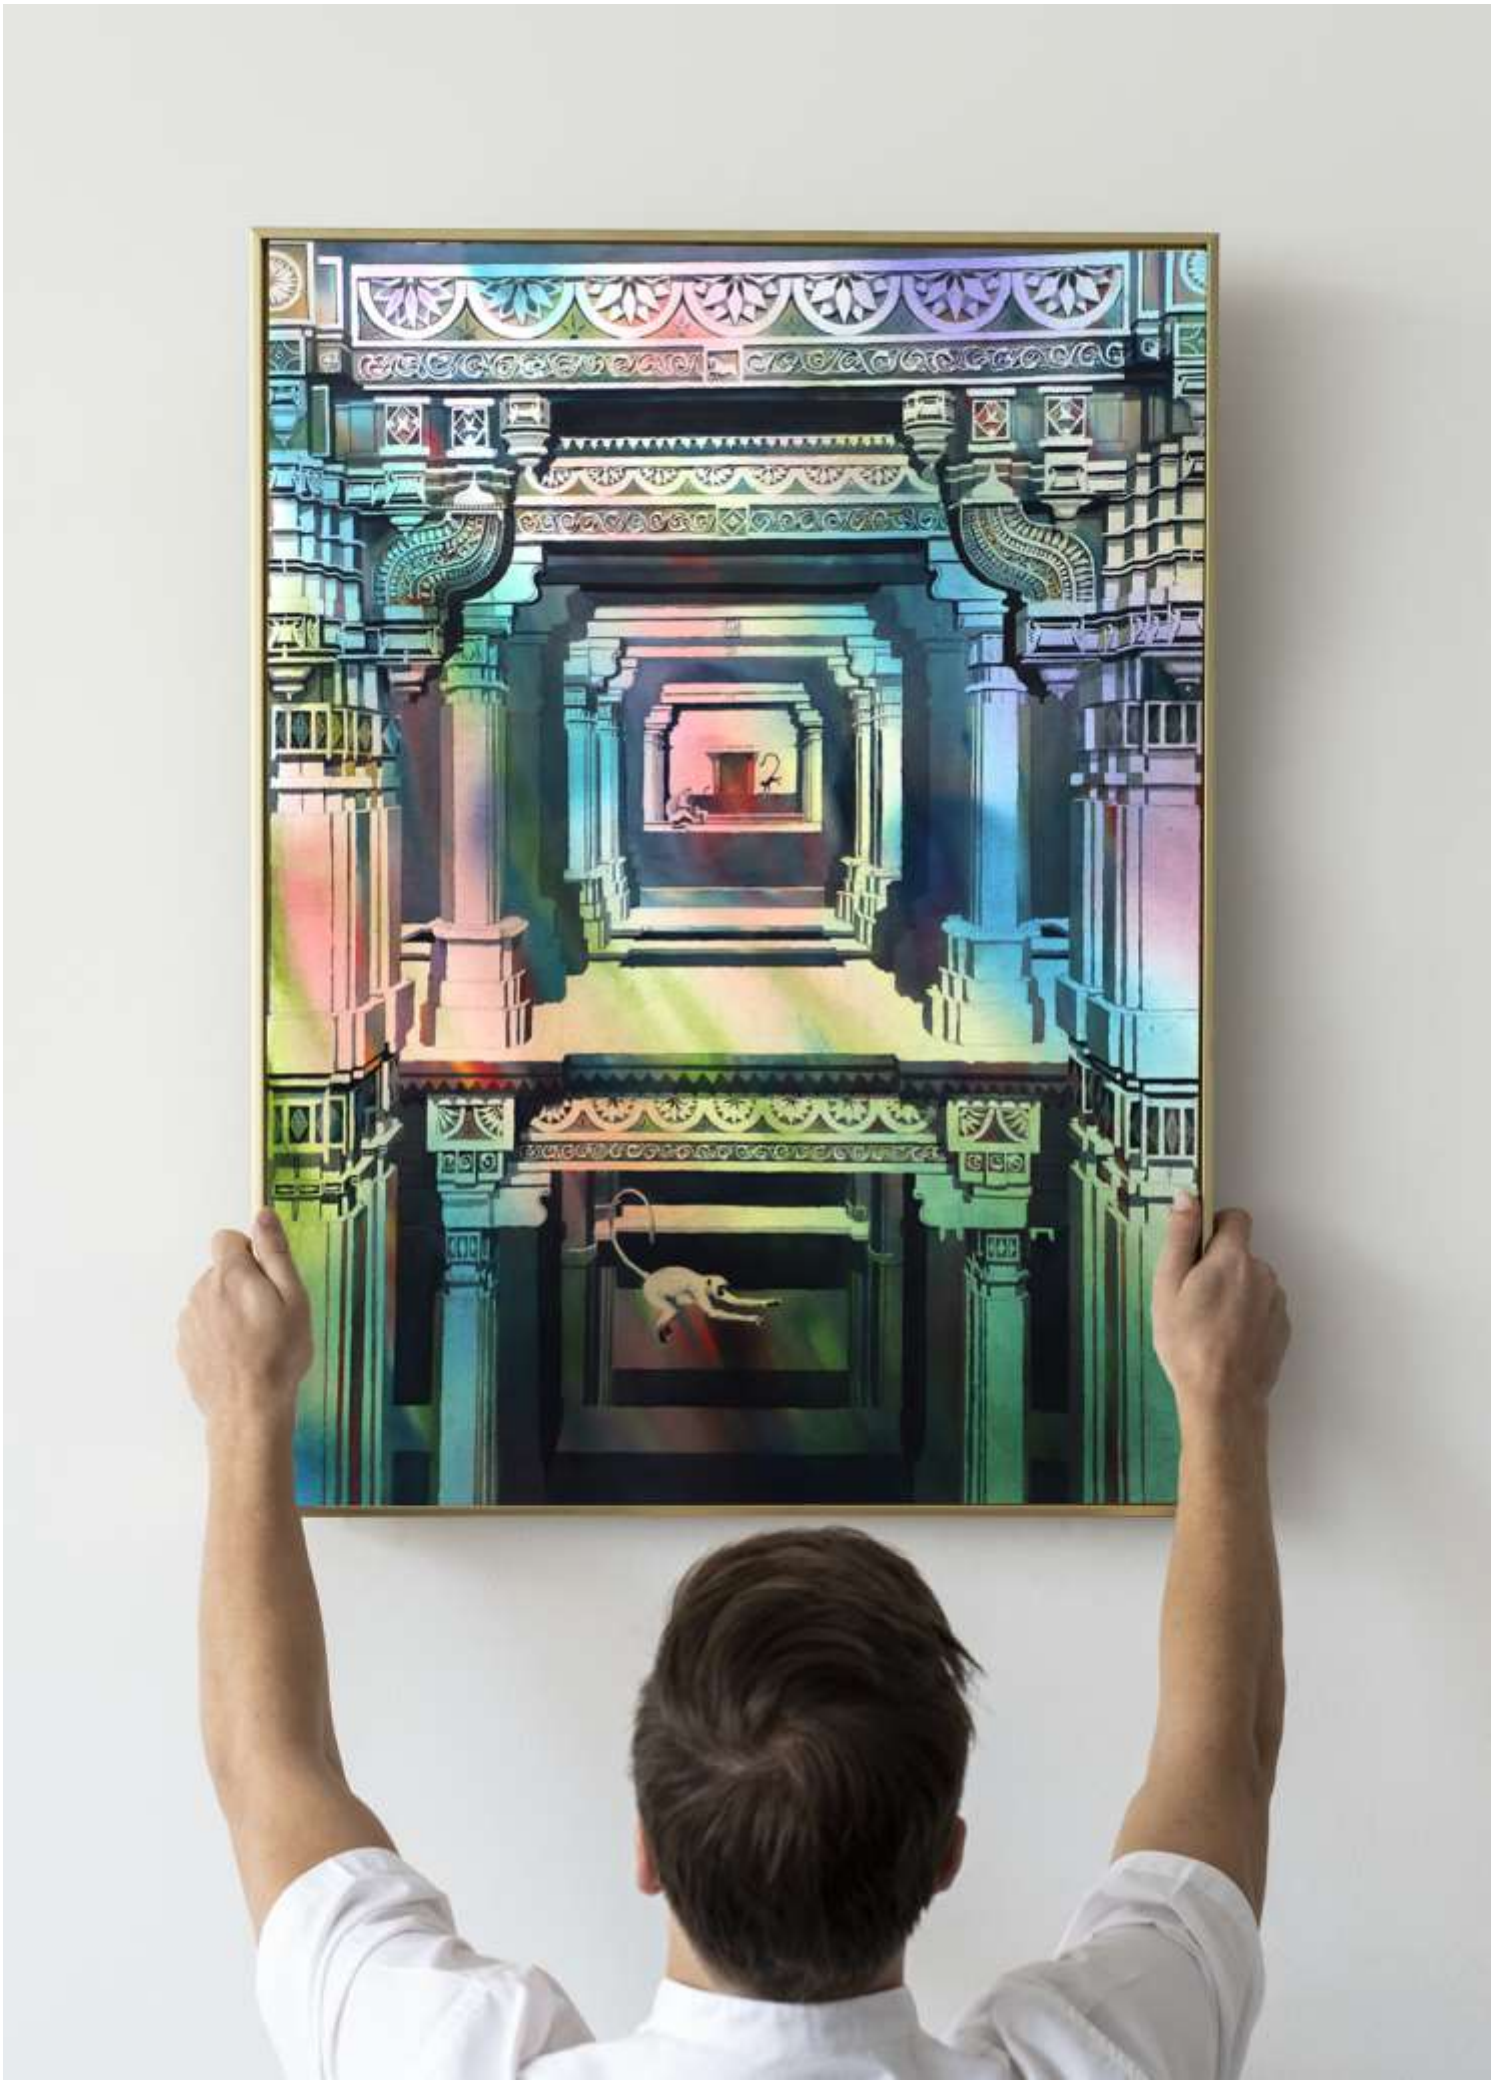

Framed with a sturdy and elegant synthetic frame.

Available in multiple sizes.

CANVAS , FRAMING SPECIFICATIONS

We were looking for few paintings of nature to fit in the design context of our project and found [@shyamkarri.in](https://www.instagram.com/shyamkarri.in). After being intrigued by seeing his details, we made sure all the spaces in the project celebrate few of his works. His works capture expressions of life in watercolor beyond amusement!!

@shyamkarri.in ❤️

It's a great joy to watch art reaching hands that cherish forever.

Kinetic

Exploring dynamism, this series is an attempt to carefully narrate the sensory stimuli in a way that one experiences the subtle play of motion within, as they become part of the canvas, one might feel the urge to romance with the space around. That's exactly when the picture starts living through us, expanding its aura into the space around.