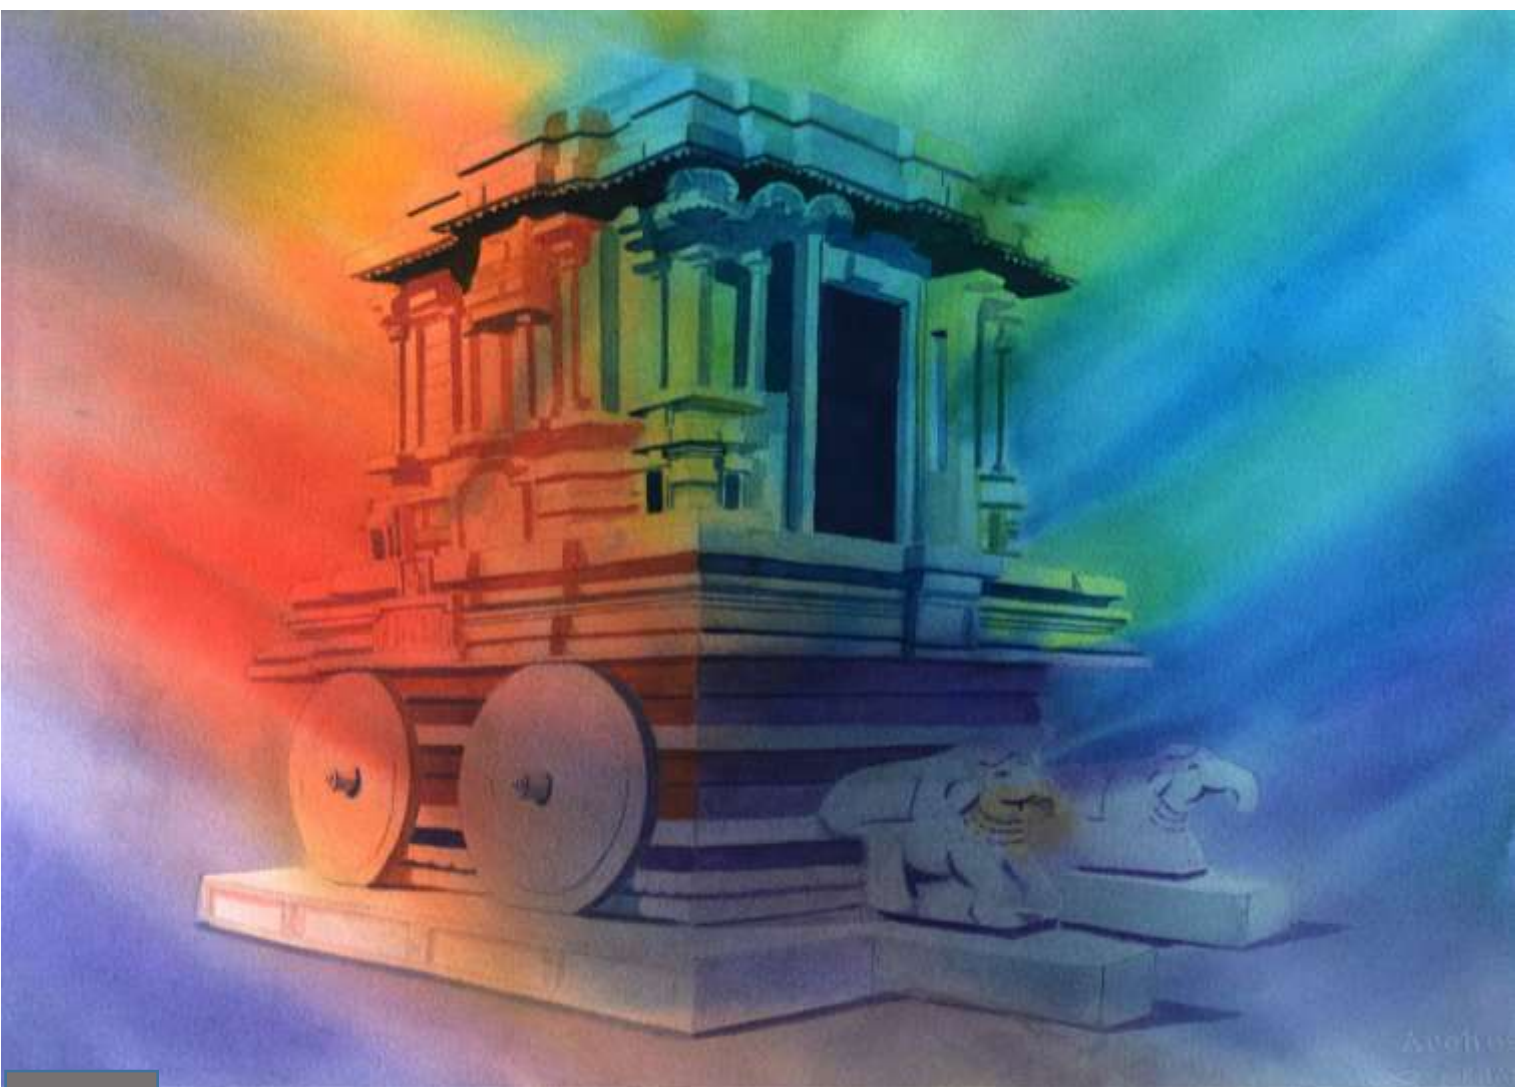

104

AT REST

32 x 22 inch

28,000 RS