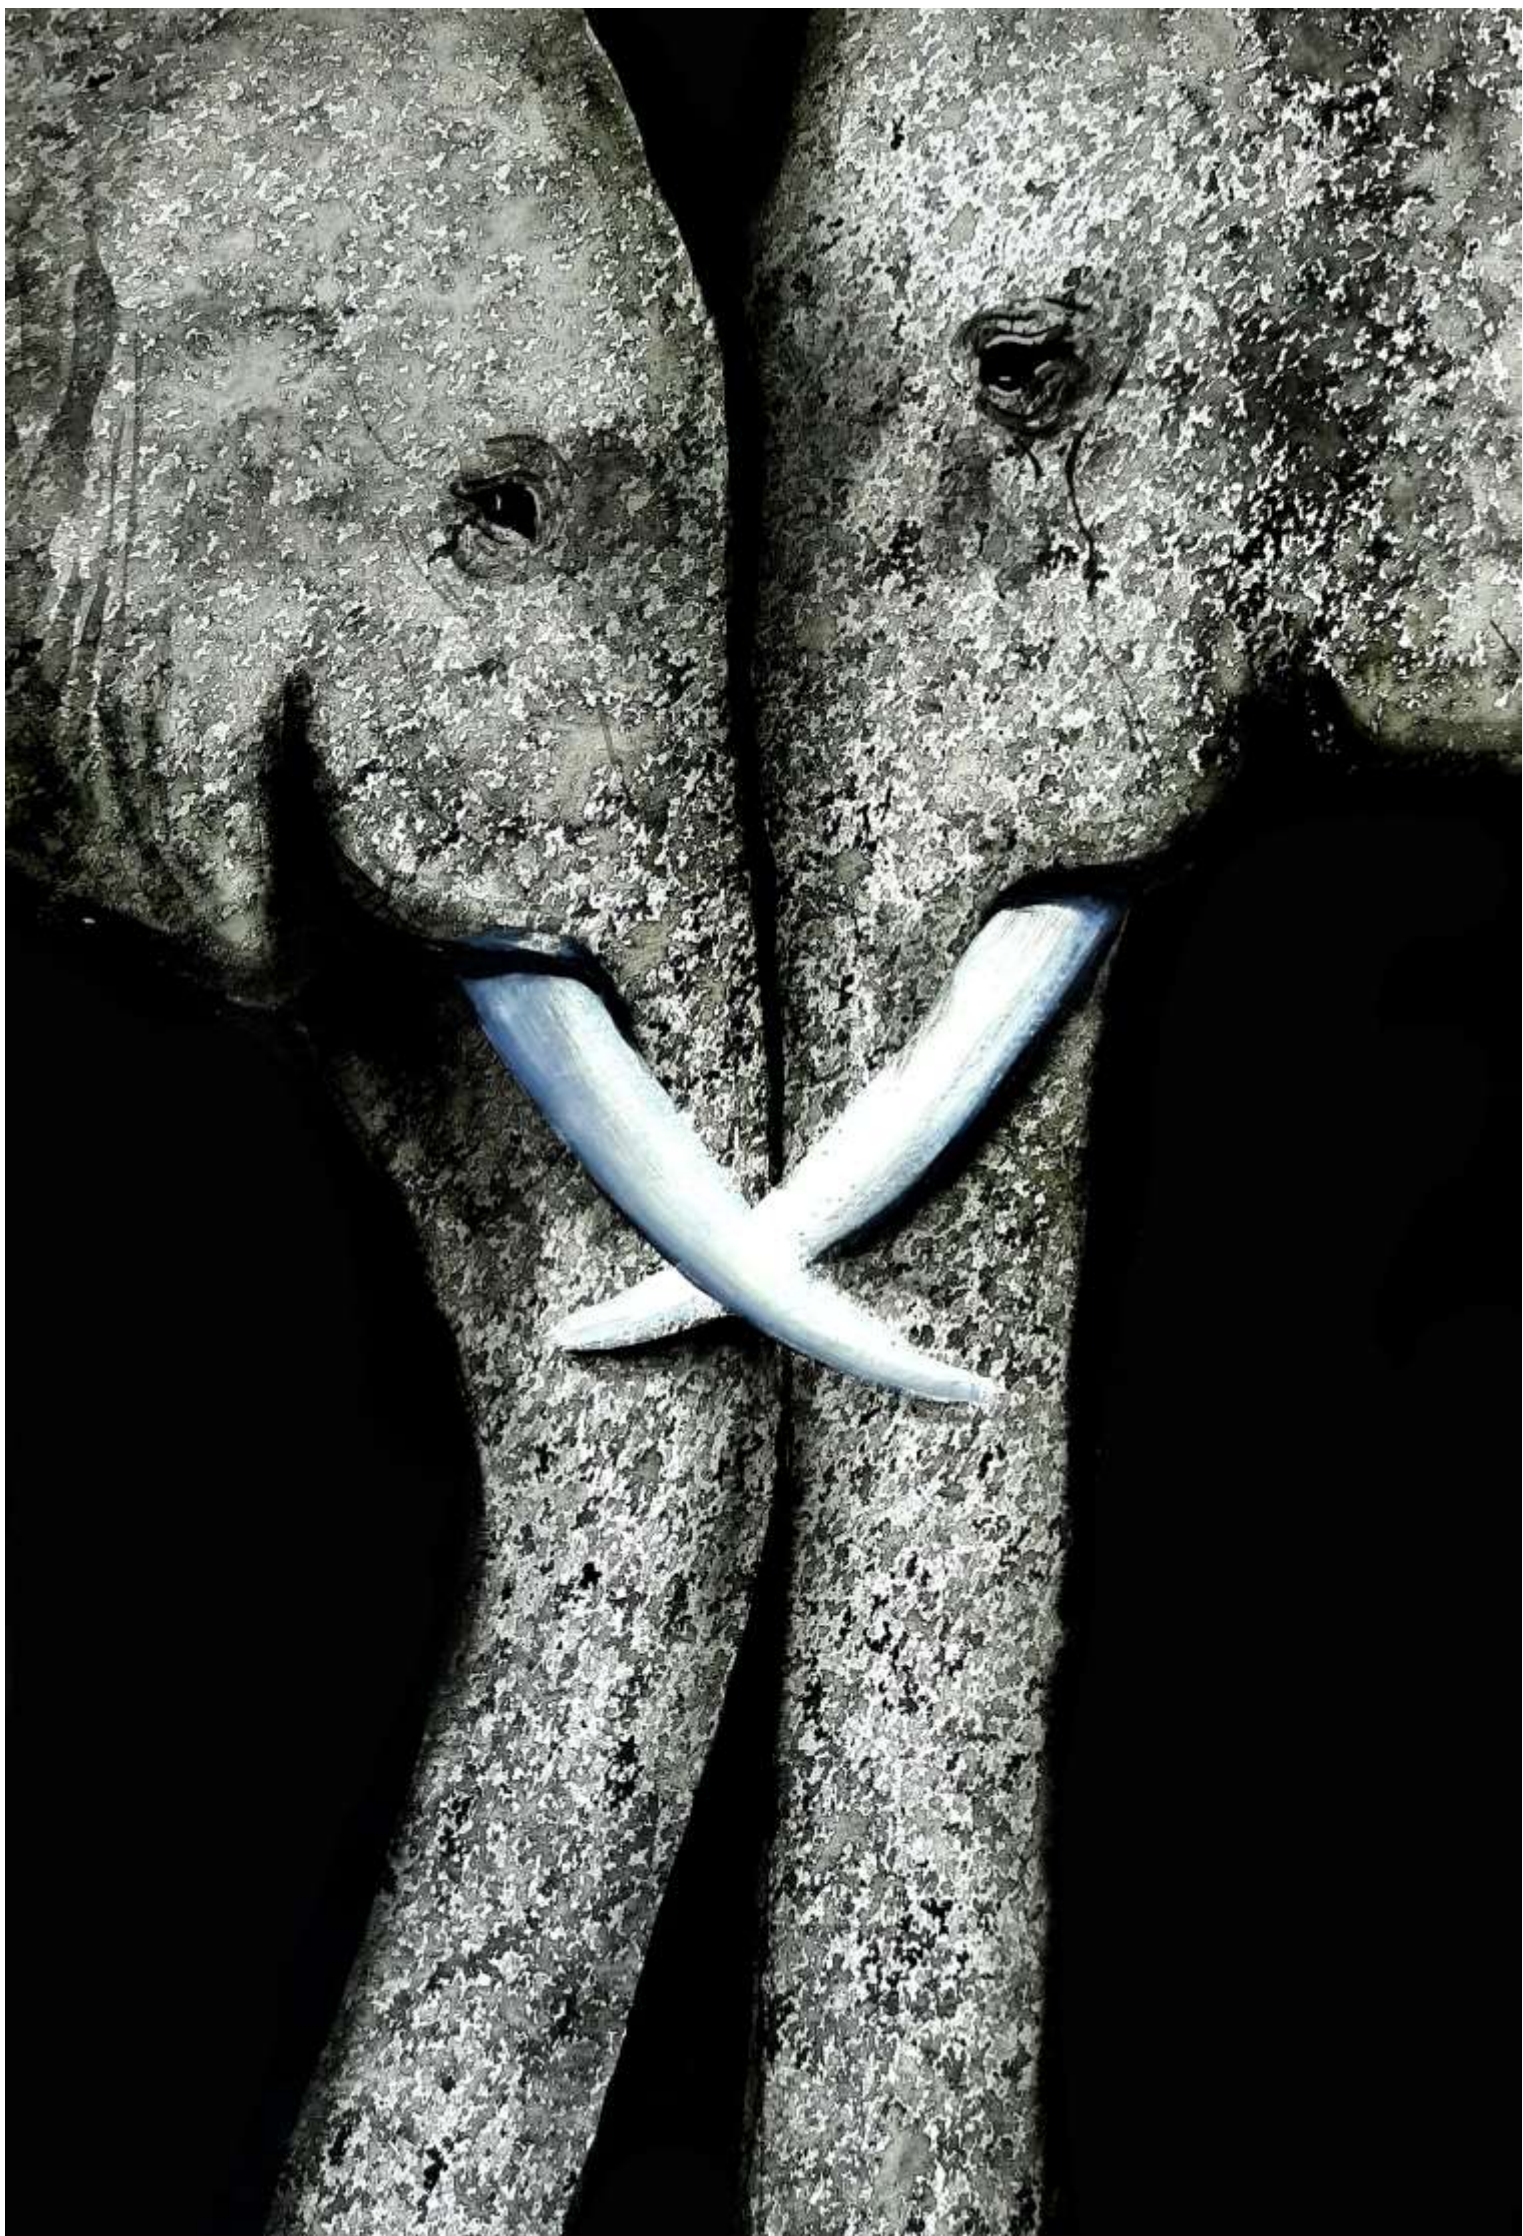

91

NOT JUST TWO

32,000 RS

SOLD

92

DREAMS

SOLD