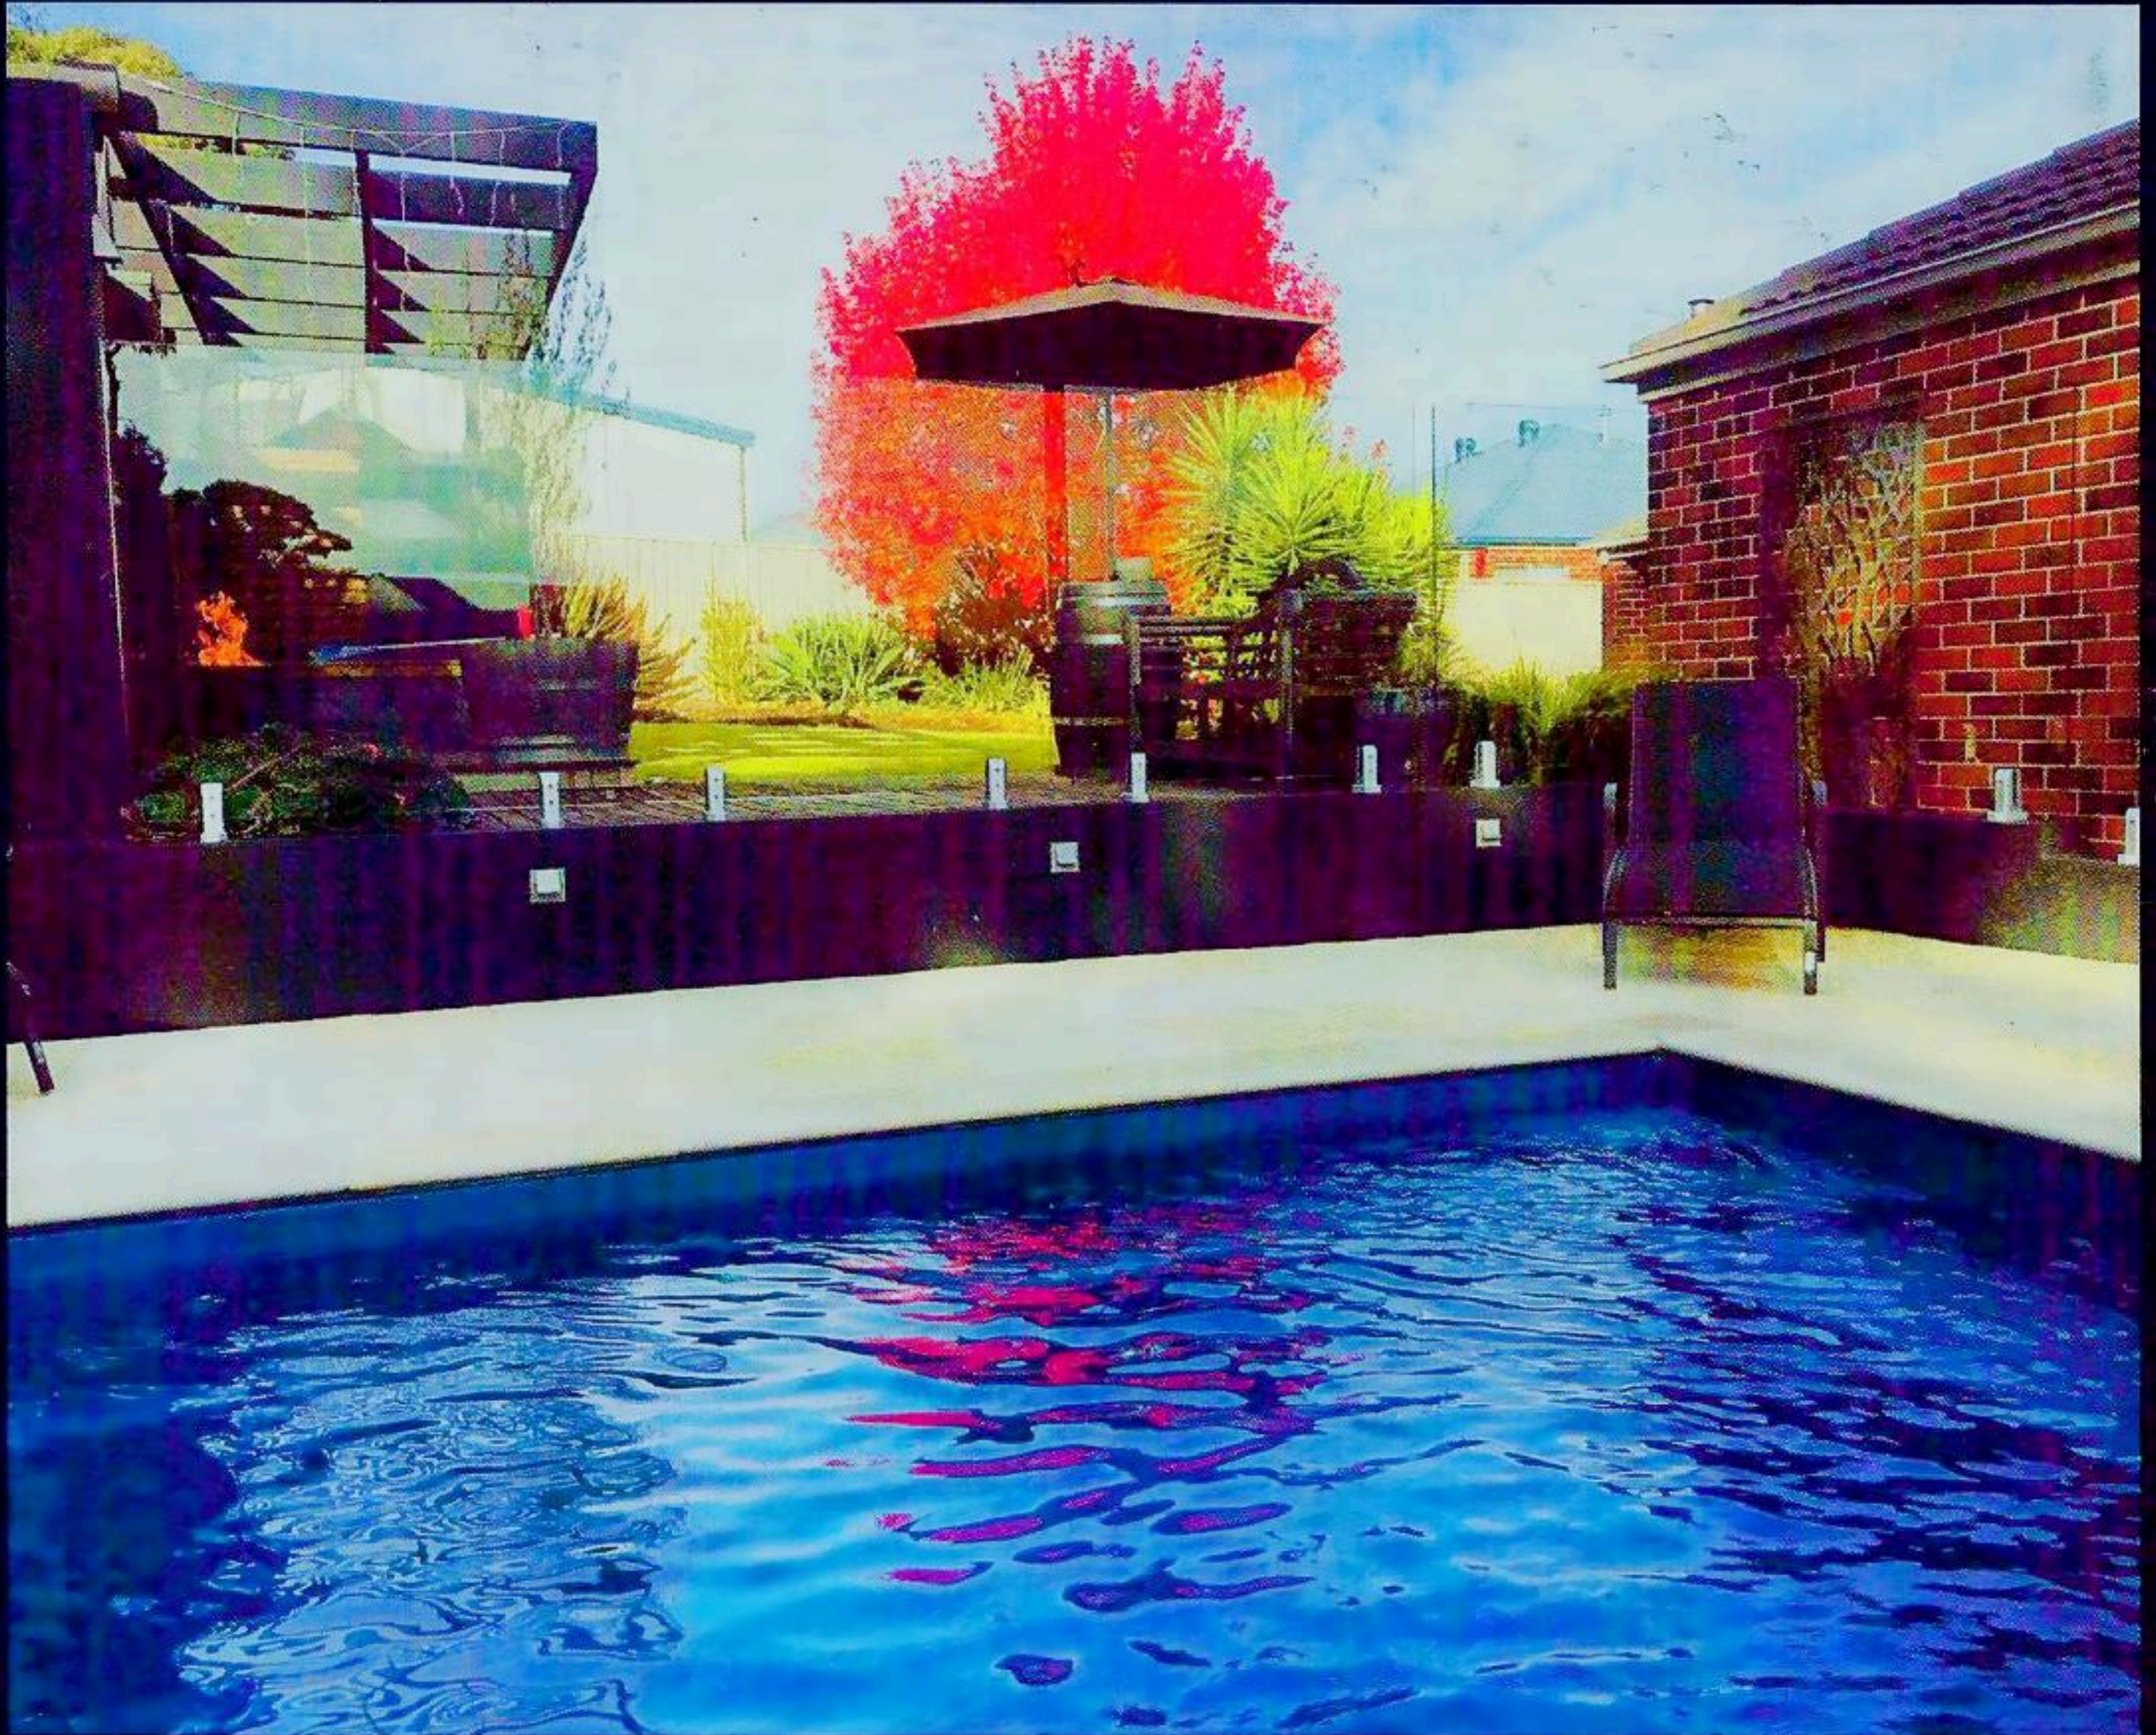

DREW VENNVILLE BRICKLAYING & PAVING