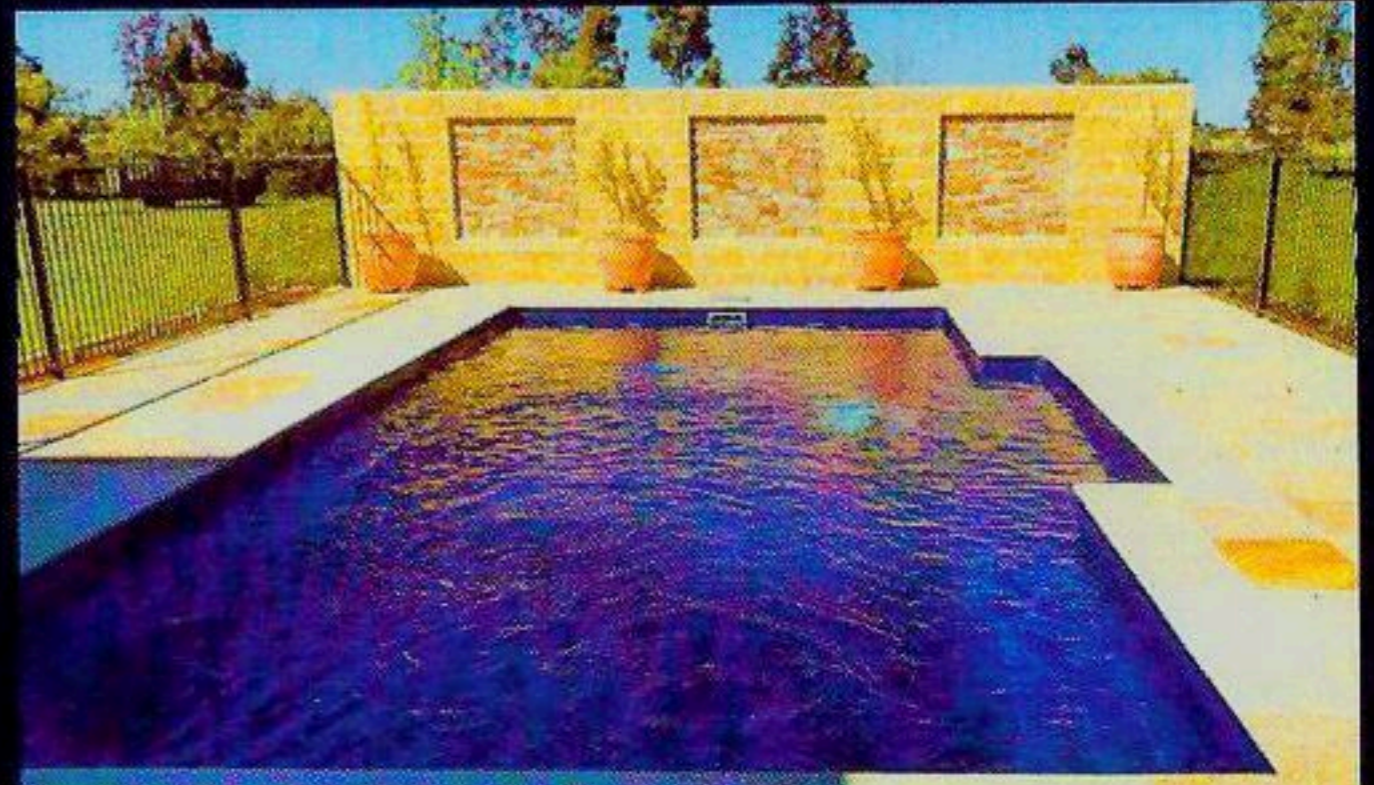

# Before & After

Before

Pool Installation

Block Work Around Pool

Blue Stone Paving, Stack Stone, Glass Fencing, Merbau Decking

Sandstone Shot Blast

Natural Sandstone, Tubular Fencing & Feature Wall

Salt & Pepper Granite, Tubular Fencing, Merbau Decking

# Paver Range

**Square & Arris Edge**

**Bullnose**

**Salt & Pepper**

500 x 500 x 20mm  
600 x 300 x 20mm  
800 x 400 x 20mm

**Dark Gray & Black Granite**

500 x 500 x 20mm  
600 x 300 x 20mm  
800 x 400 x 20mm

**Bluestone**

1m x 500 x 20mm  
800 x 400 x 20mm  
600 x 300 x 30mm x 20mm  
500 x 500 x 20mm

**Bullnose**

800 x 400 x 30mm  
600 x 300 x 30mm

**Honed Sandstone**

800 x 400 x 20mm  
500 x 500 x 20mm

**Bullnose**

800 x 400 x 30mm  
600 x 300 x 30mm

**Shot Blast Sandstone**

800 x 400 x 20mm  
600 x 600 x 20mm  
500 x 500 x 20mm

**Natural Sandstone**

500 x 500 x 20mm  
800 x 400 x 20mm

**Bullnose**

600 x 300 x 20mm

Steel & Timber Screens