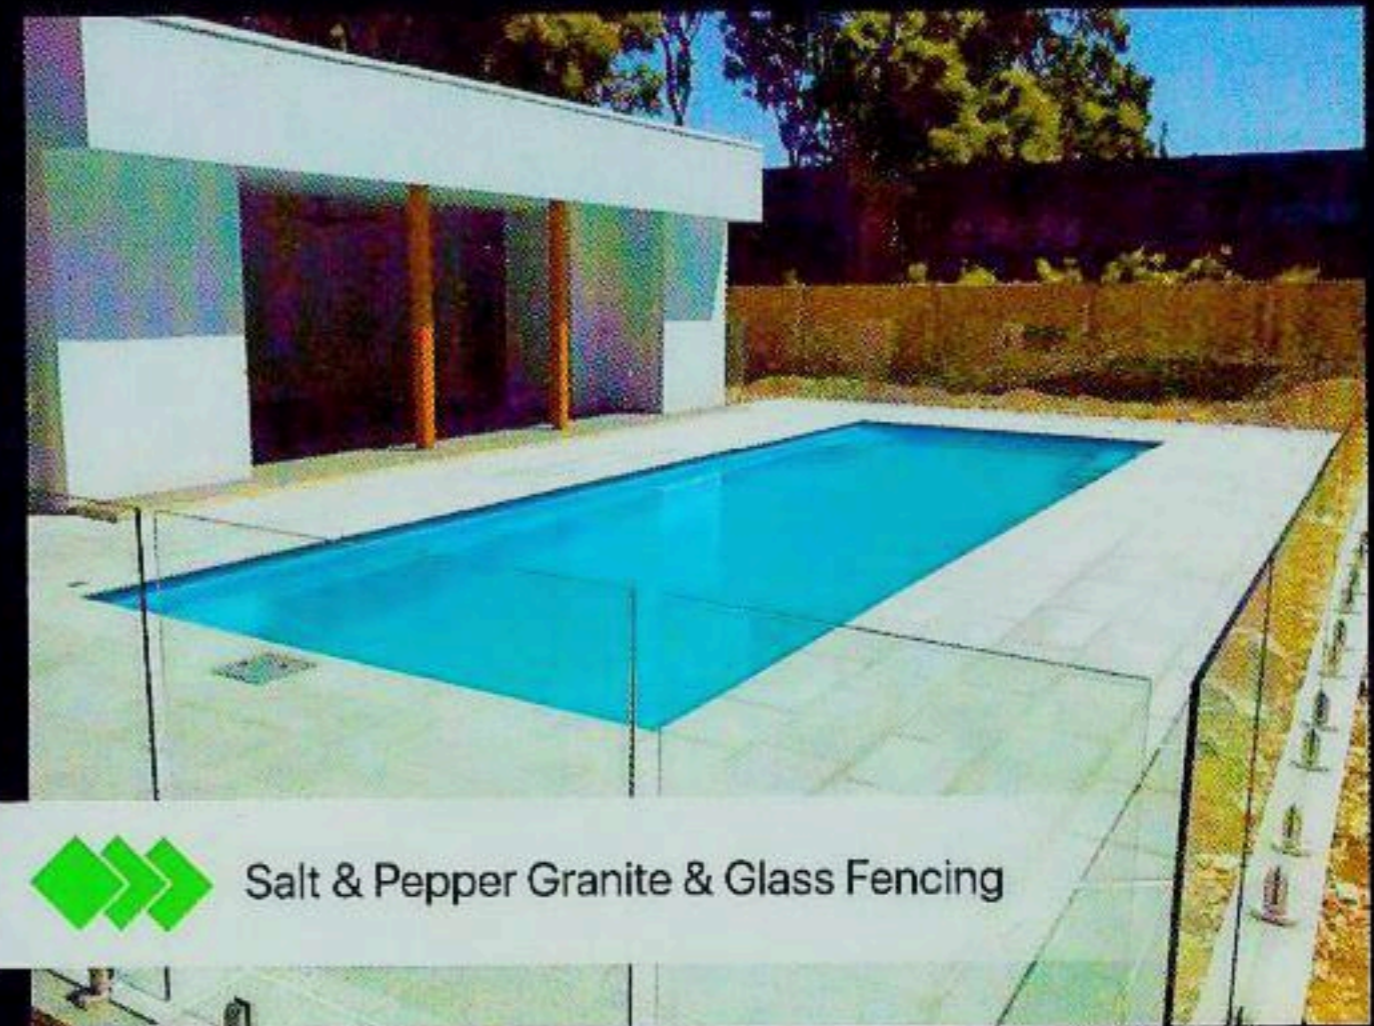

# Before & After

Before

Pool Installation

Block Work Around Pool

Blue Stone Paving, Stack Stone, Glass Fencing, Merbau Decking

Sandstone Shot Blast

Natural Sandstone, Tubular Fencing & Feature Wall

Salt & Pepper Granite, Tubular Fencing, Merbau Decking

Salt & Pepper Granite & Glass Fencing

Dark Grey Granite & Glass Panel Fencing

Natural Sandstone Crazy Paving & Honed Sandstone Bullnose

# Paver Range

**Square & Arris Edge**

**Bullnose**

**Salt & Pepper**

500 x 500 x 20mm  
600 x 300 x 20mm  
800 x 400 x 20mm

**Dark Gray & Black Granite**

500 x 500 x 20mm  
600 x 300 x 20mm  
800 x 400 x 20mm

**Bluestone**

1m x 500 x 20mm  
800 x 400 x 20mm  
600 x 300 x 30mm x 20mm  
500 x 500 x 20mm

**Bullnose**

800 x 400 x 30mm  
600 x 300 x 30mm

**Honed Sandstone**

800 x 400 x 20mm  
500 x 500 x 20mm

**Bullnose**