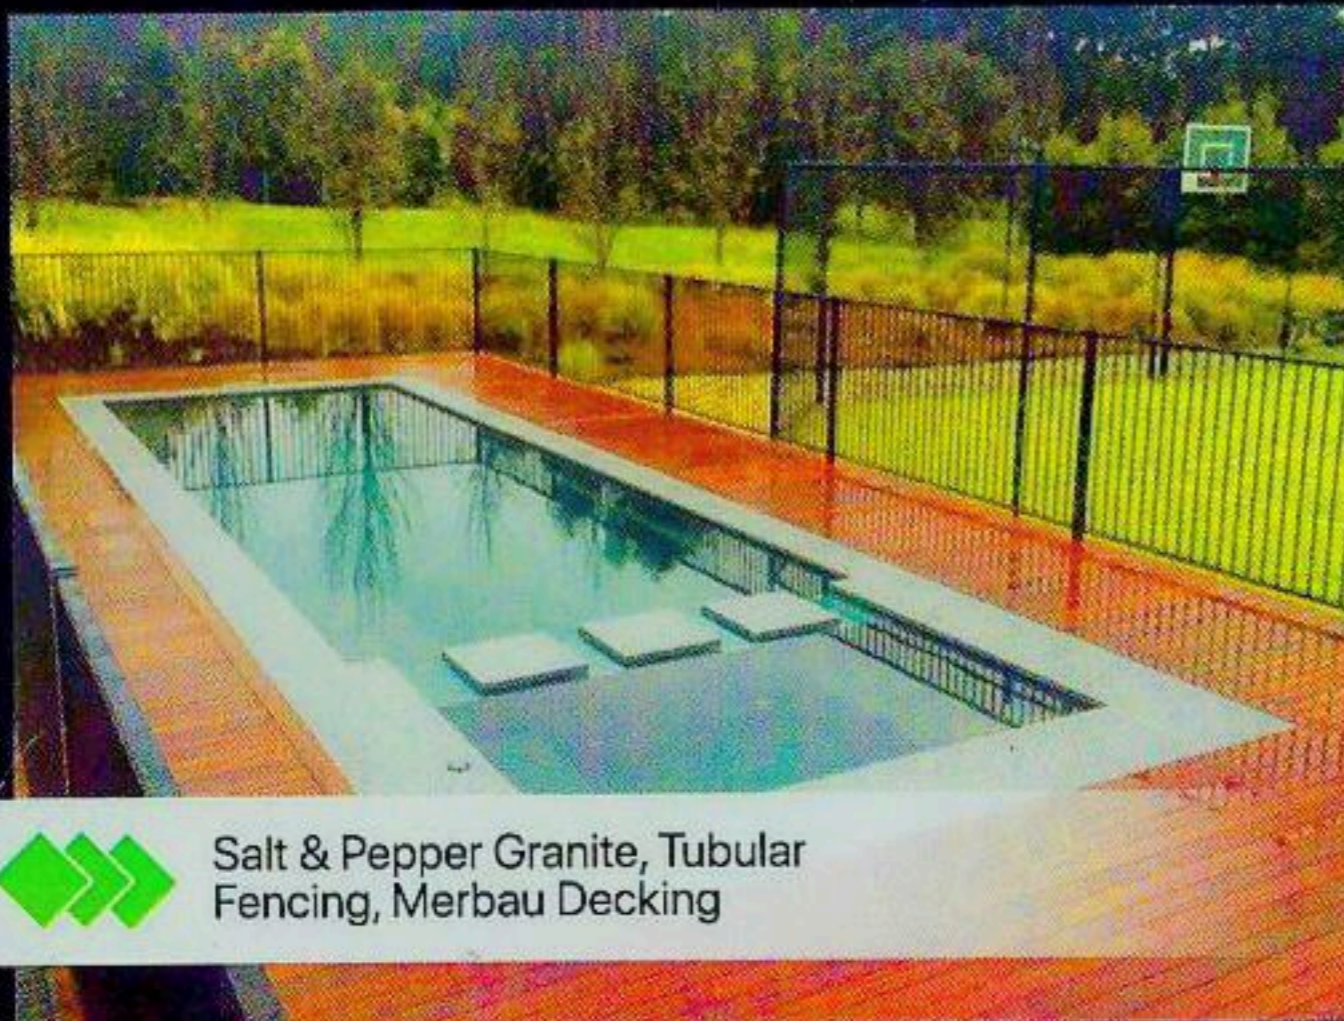

# Before & After

Before

Pool Installation

Block Work Around Pool

Blue Stone Paving, Stack Stone, Glass Fencing, Merbau Decking

Sandstone Shot Blast

Natural Sandstone, Tubular Fencing & Feature Wall

Salt & Pepper Granite, Tubular Fencing, Merbau Decking

Salt & Pepper Granite & Glass Fencing

Dark Grey Granite & Glass Panel Fencing

Natural Sandstone Crazy Paving & Honed Sandstone Bullnose

# Paver Range

**Square & Arris Edge**

**Bullnose**

**Salt & Pepper**

500 x 500 x 20mm  
600 x 300 x 20mm  
800 x 400 x 20mm

**Dark Gray & Black Granite**

500 x 500 x 20mm  
600 x 300 x 20mm  
800 x 400 x 20mm

**Bluestone**

1m x 500 x 20mm  
800 x 400 x 20mm  
600 x 300 x 30mm x 20mm  
500 x 500 x 20mm

**Bullnose**

800 x 400 x 30mm  
600 x 300 x 30mm

**Honed Sandstone**

800 x 400 x 20mm  
500 x 500 x 20mm

**Bullnose**