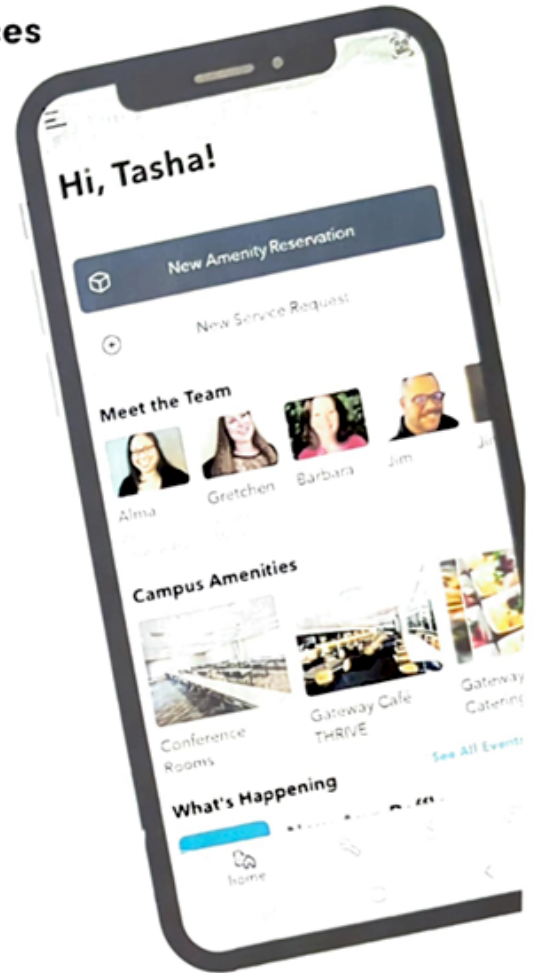

# NEW Building App

The Pacific Research Center App puts the campus' services and amenities right at your fingertips.

Reserve Amenities

Sign up for the Fitness Center

Hear about Important Building News & Events