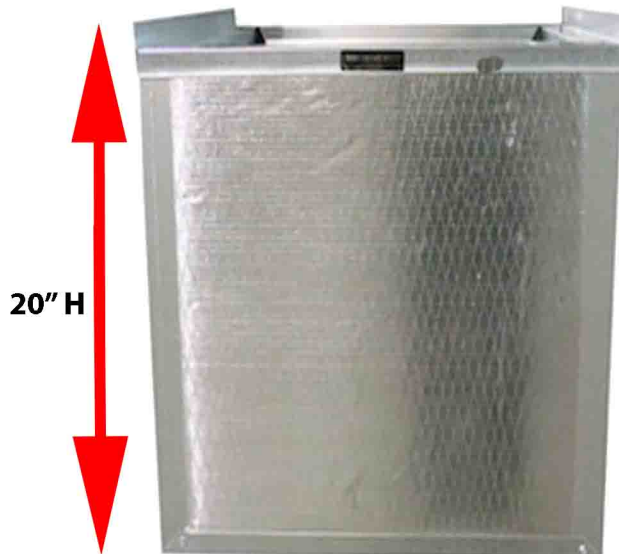

THE METAL SHOP

www.metalshop.org
sales@metalshop.org

2541 W Dunnellon Road
Dunnellon, Florida 34433

Office: 888.441.2492
Fax: 352.522.0007

August 2017

STEEL & FIBERGLASS RETURN AIR HANDLER STANDS